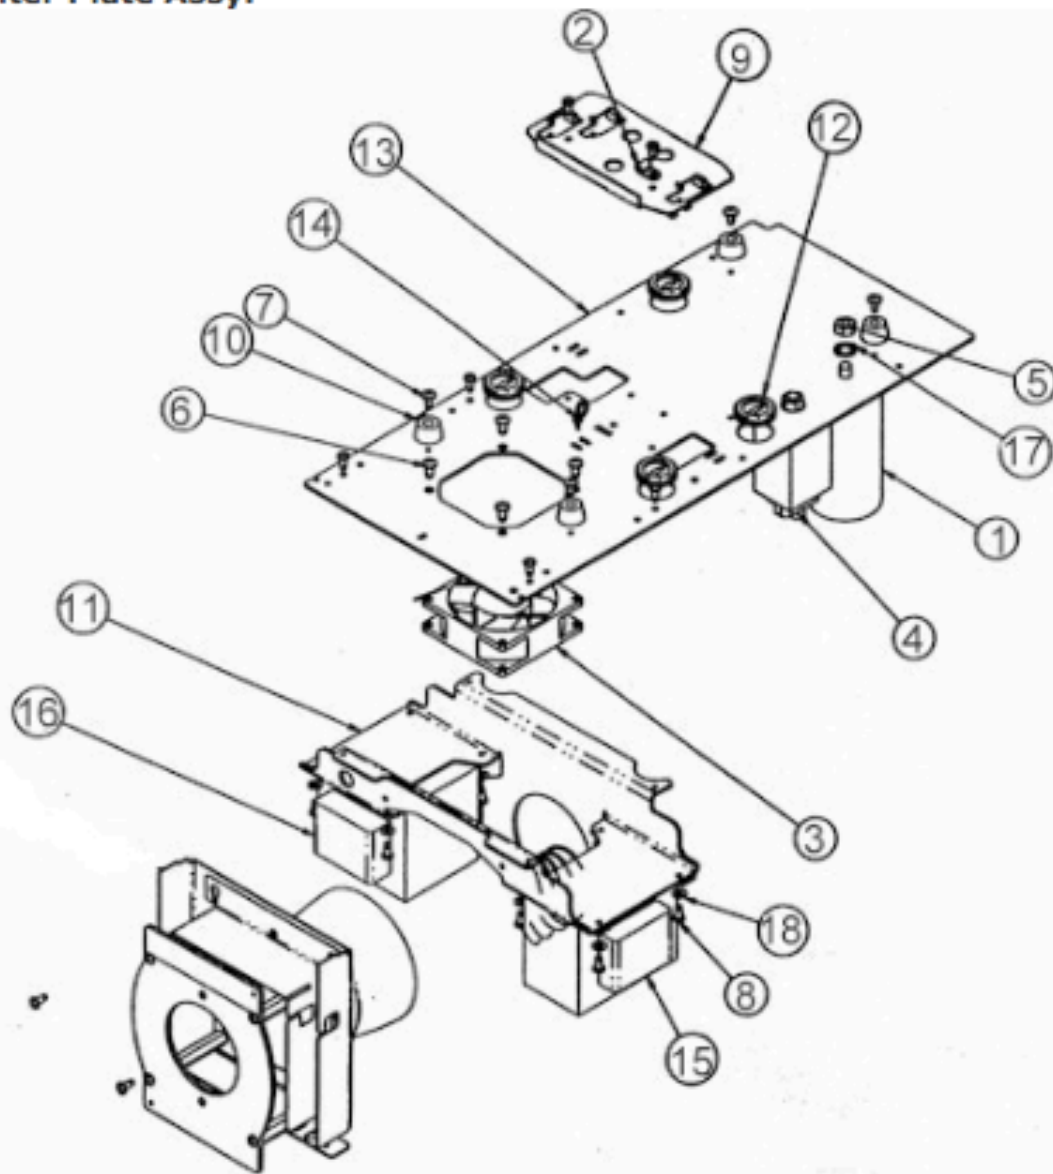

## Center Plate Assy.

- |     |          |                                     |
|-----|----------|-------------------------------------|
| 1.  | 80220005 | Capacitor, Power Factor             |
| 2.  | 90410023 | Clamp, 3/16 Nylon                   |
| 3.  | 80270003 | Fan Assy.                           |
| 4.  | 80250003 | Ignitor                             |
| 5.  | 90703007 | Hex Nut, 8mm                        |
| 6.  | 90709124 | Screw, Phil Pan 10 - 14 x 3/8       |
| 7.  | 90709016 | Screw, Phil Pan 6 - 19 x 3/8        |
| 8.  | 90709128 | Screw, Phil Pan #8 x 3/8            |
| 9.  | 99260239 | Bracket, Sensor Iris Style          |
| 10. | 90410091 | Rubber Foot                         |
| 11. | 99080052 | Plate, Mounting Transformer/Ballast |
| 12. | 90410038 | Grommet, Plastic                    |
| 13. | 80071349 | Center Plate, Iris Style            |
| 14. | 99330007 | Tie Wrap                            |
| 15. | 80230009 | Transformer                         |
| 16. | 80330005 | Ballast                             |
| 17. | 90706025 | Washer, Lock 5/16                   |
| 18. | 90706009 | Washer, Flat #8                     |