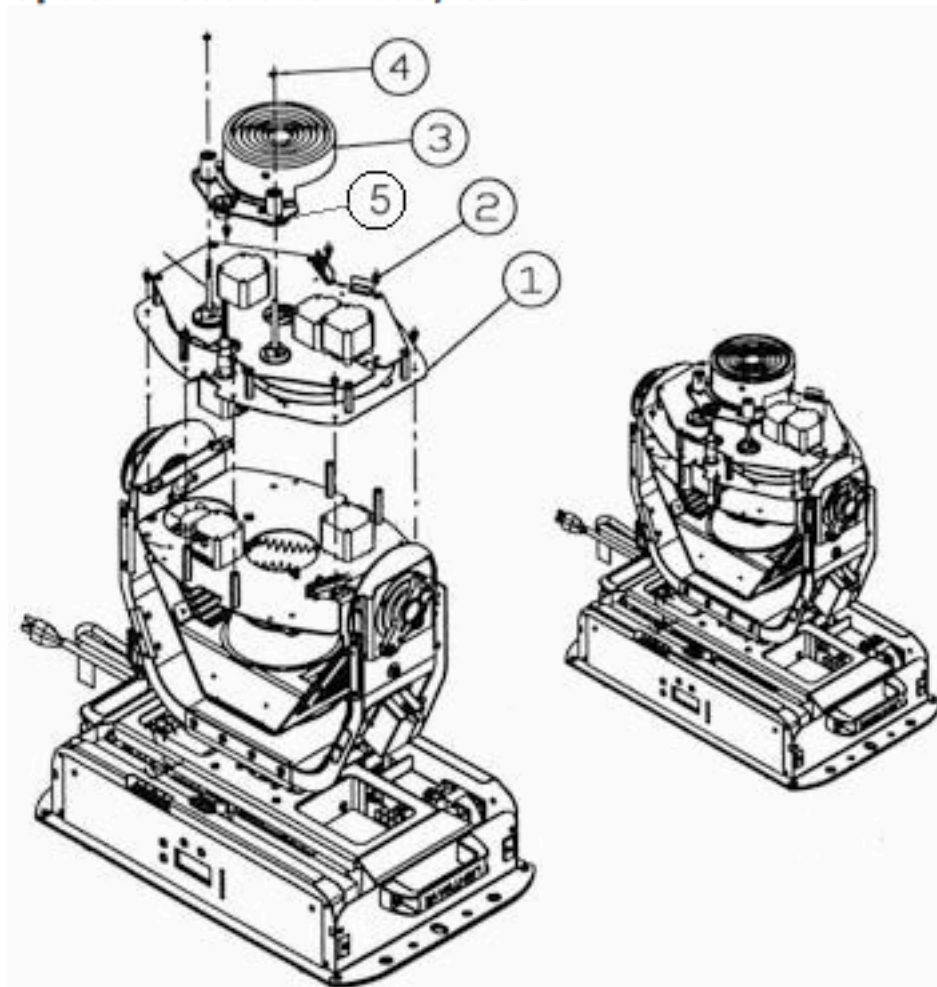

## 250 Series

### Optical Module-to-Head, Color

- |    |          |  |
|----|----------|--|
| 1. | 80570005 | Optical Module With Lens Mount, Color 250      |
| 2. | 90709136 | Screw, Phil Pan 8 - 32 x 5/16 With Star Washer |
| 3. | 80160037 | Lens, Fresnel Assy.                            |
| 4. | 90701162 | Clip, Retaining Ring Grooveless                |
| 5. | 80570008 | Lens Mount Assy.                               |