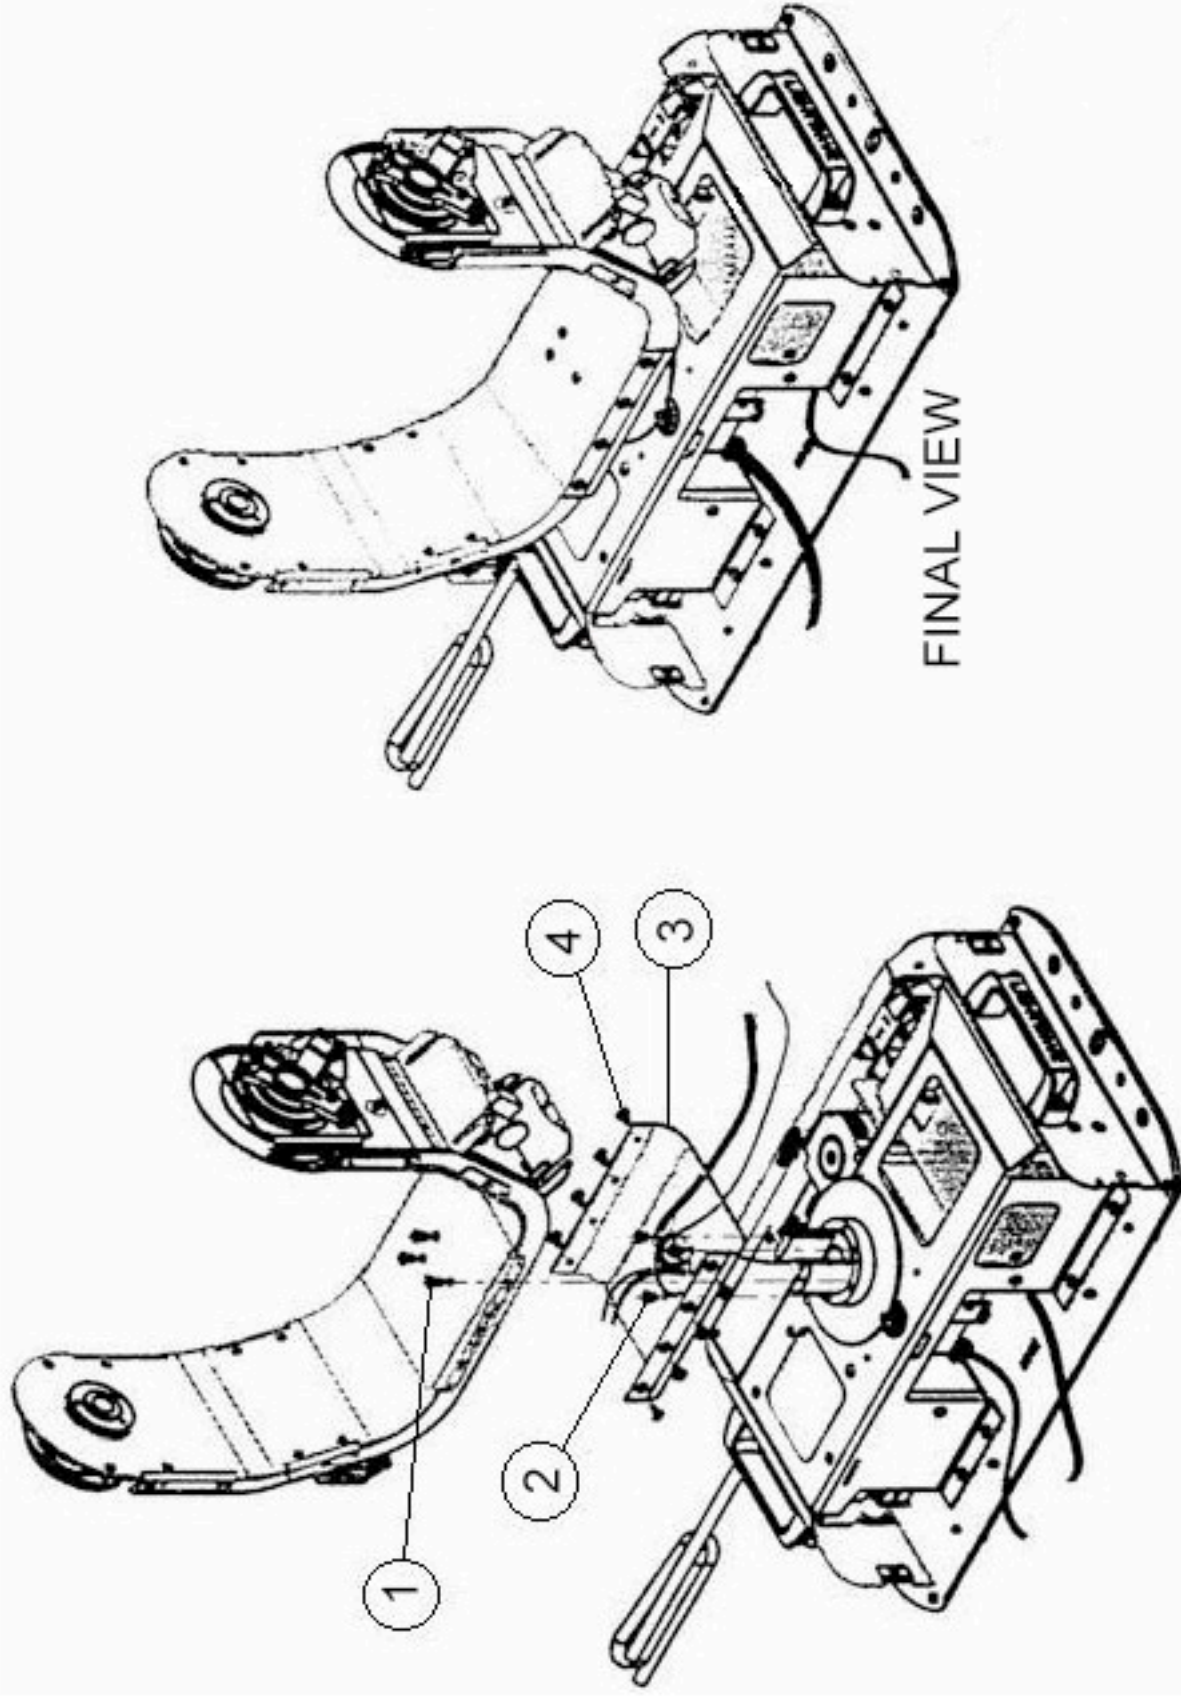

Studio Beam® Support

1. 90709141 Screw, Phill Flat 8 - 32 x 3/8
2. 90707031 Screw, Socket Cap 8 - 32 x 1/2
3. 80071273 Bracket, Yoke Support Painted
4. 90711034 Screw, Phill Flat #8 x 3/8