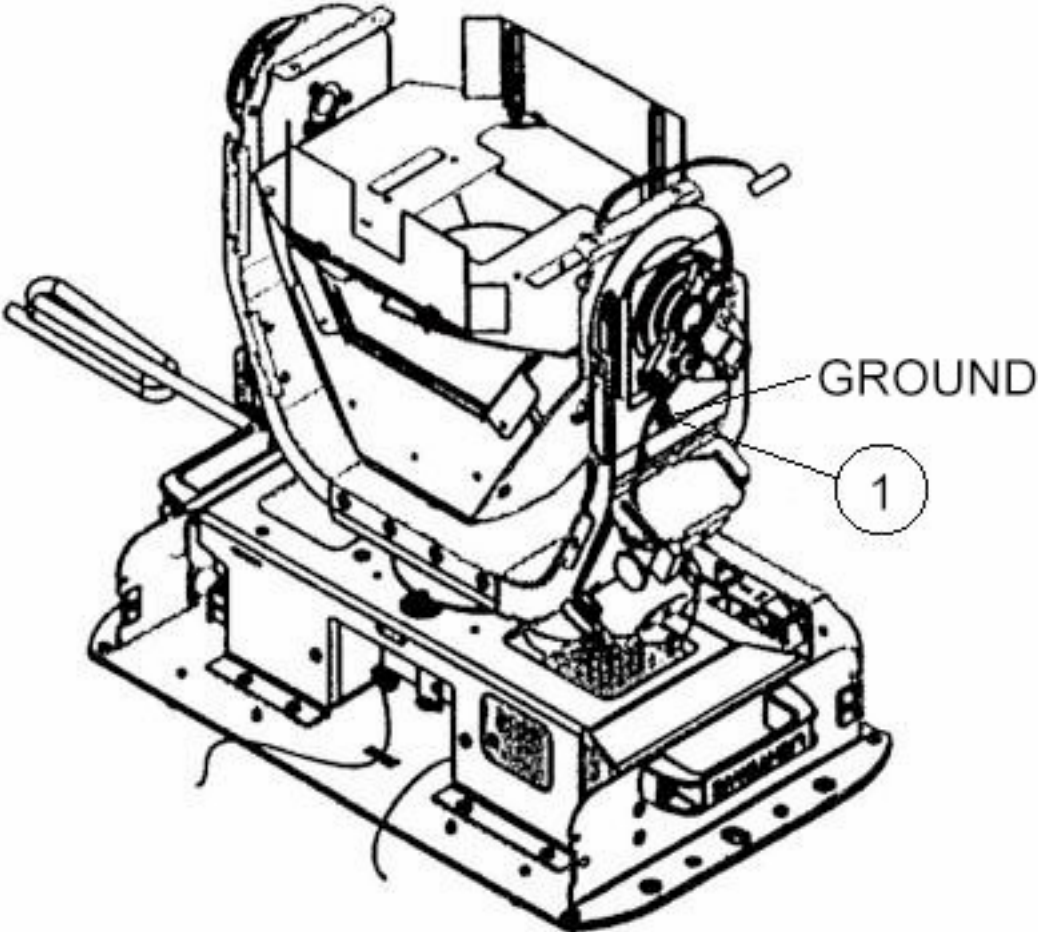

Studio Beam® Support

- 1. 90703023 Nut, Keps 8 - 32