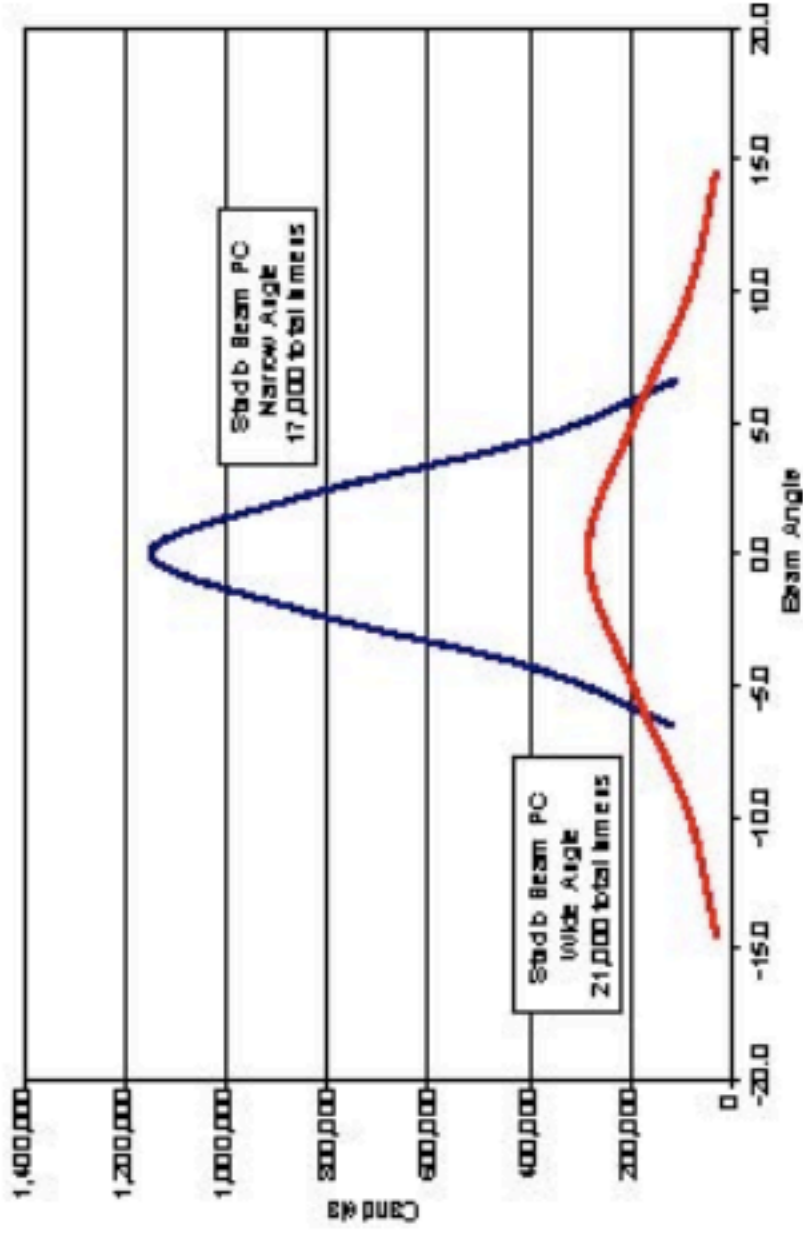

Studio Beam®

Studio Beam® Photometrics

Studio Beam has motorized zoom fitted as standard. The 115 mm pebble convex lens delivers soft edge output with a special blending curve, giving the designer the ability to throw long distances or easily fill cyclorama wide washes.