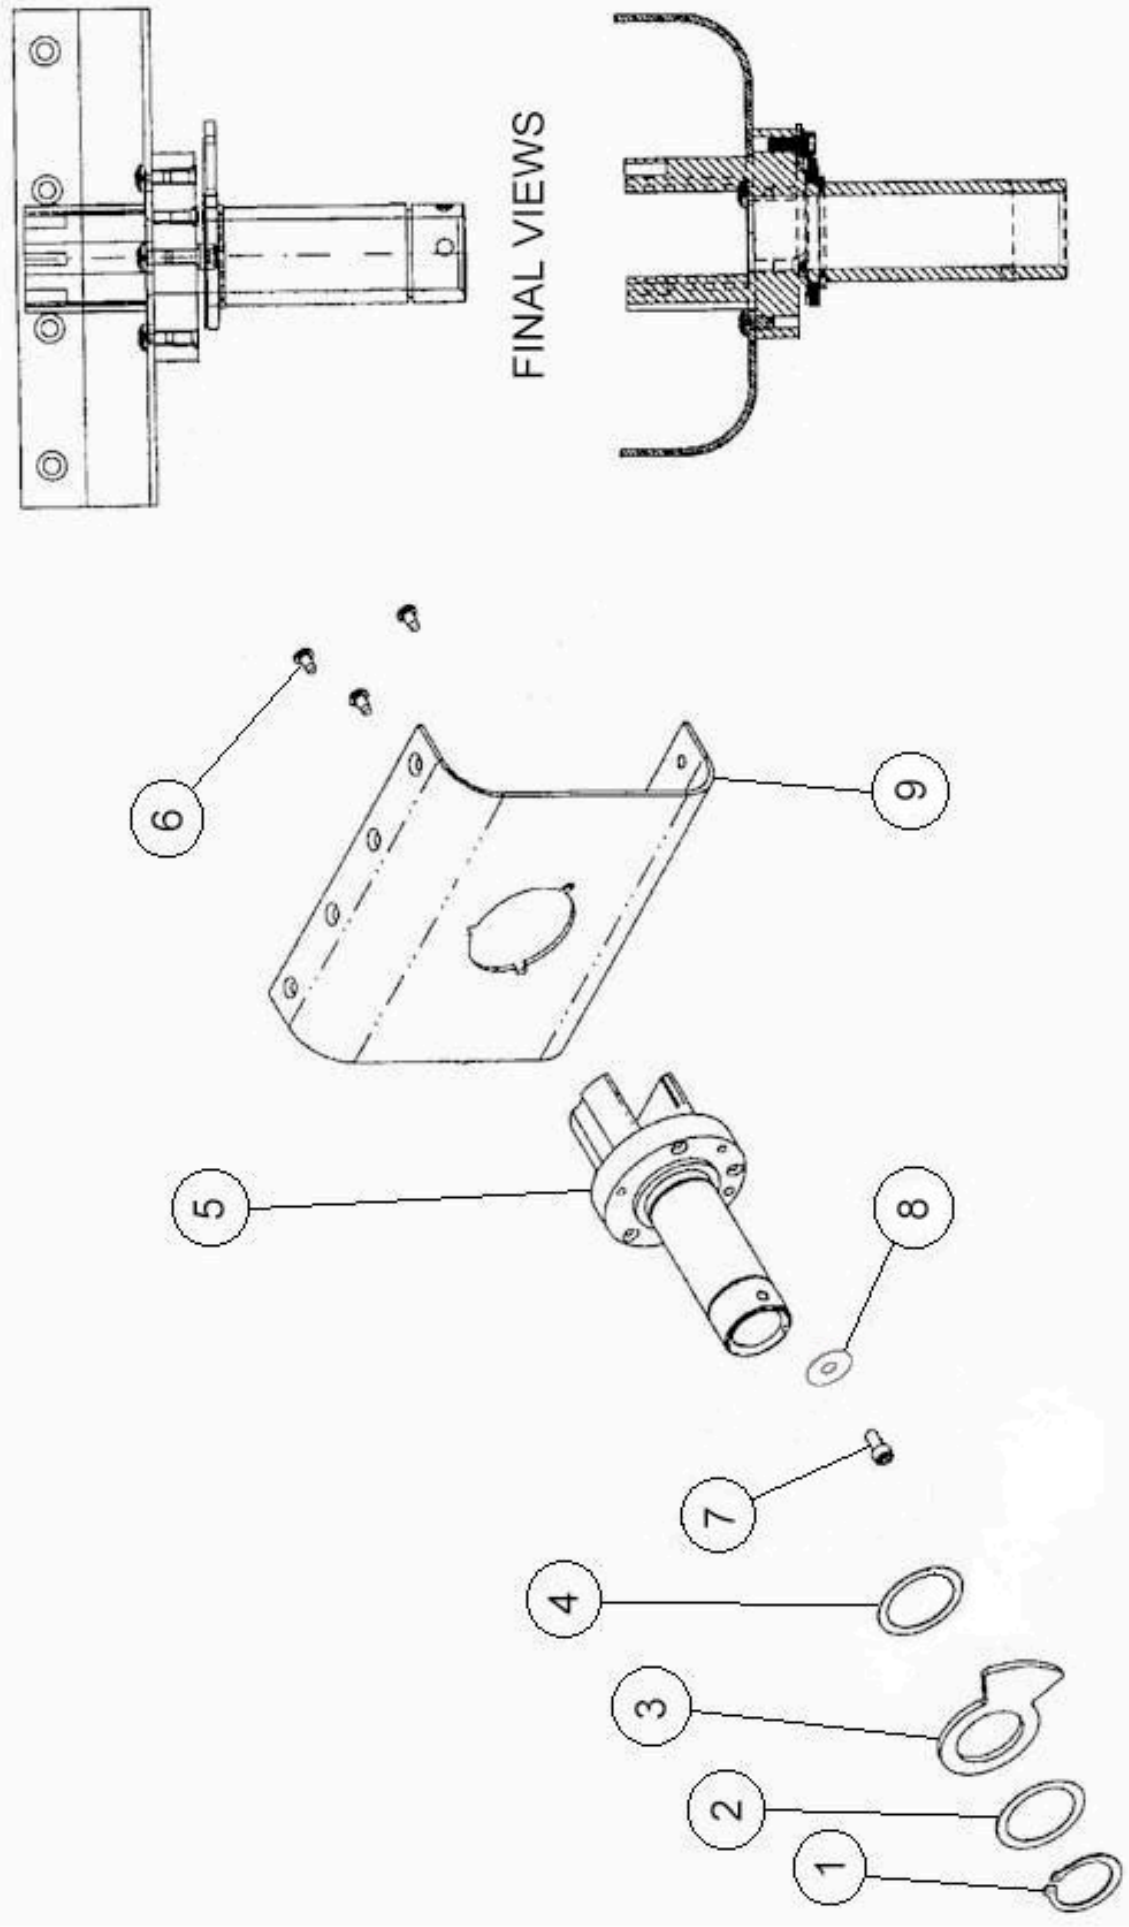

Studio Beam® Support

FINAL VIEWS

1. 90701071 Retainer Ring
2. 90706058 Washer, Spring Stainless
3. 99260193 Pan Stop
4. 90706090 Nylon Washer
5. 99140013 Pan Tube
6. 90707031 Screw, Socket Cap 8 - 32 x 1/2
7. 90707033 Screw, Socket Cap 10 - 32 x 1/2
8. 90706056 Washer, #10
9. 80071273 Bracket, Yoke Support