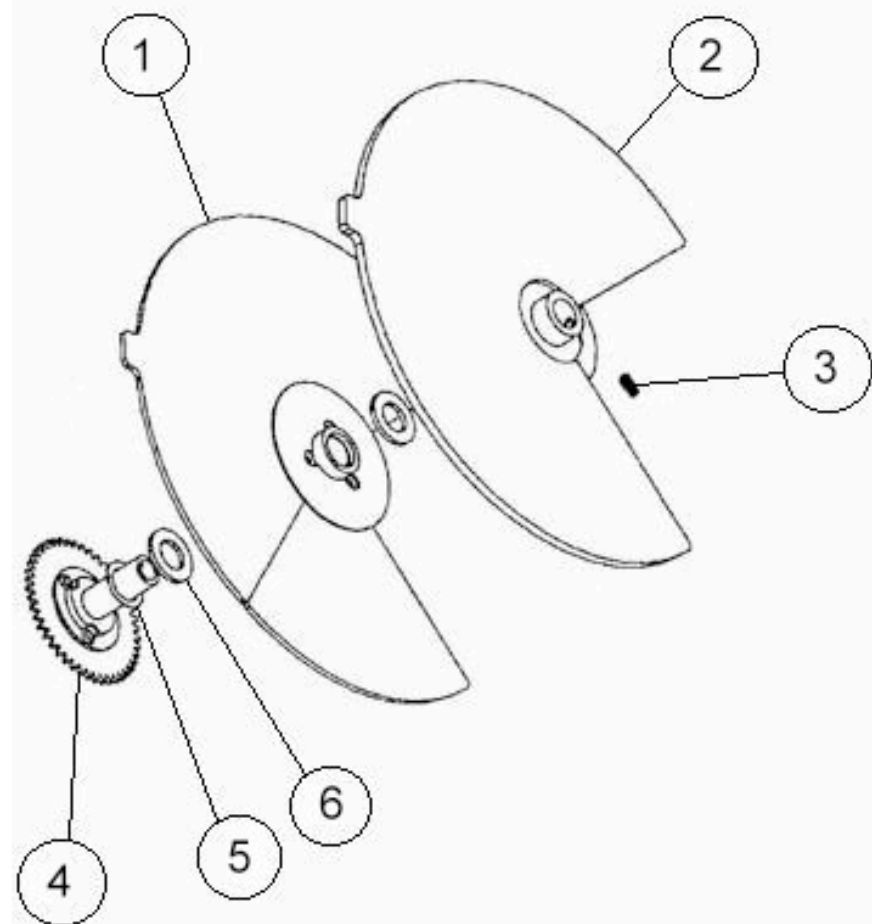

# Studio Beam® Support

FINAL VIEWS

- |    |          |  |
|----|----------|--|
| 1. | 80190063 | Wheel, Magenta Assy                              |
| 2. | 80190065 | Wheel, Effects Fibroid (Lenticular Beam Shaping) |
| 3. | 90707091 | Set Screw, 8 - 32 x 1/4 Socket Flat              |
| 4. | 99430047 | Gear Assy, 45 Tooth Shutter Side with Hub        |
| 5. | 90706098 | Washer, Wave Spring                              |
| 6. | 90702148 | Spacer   |