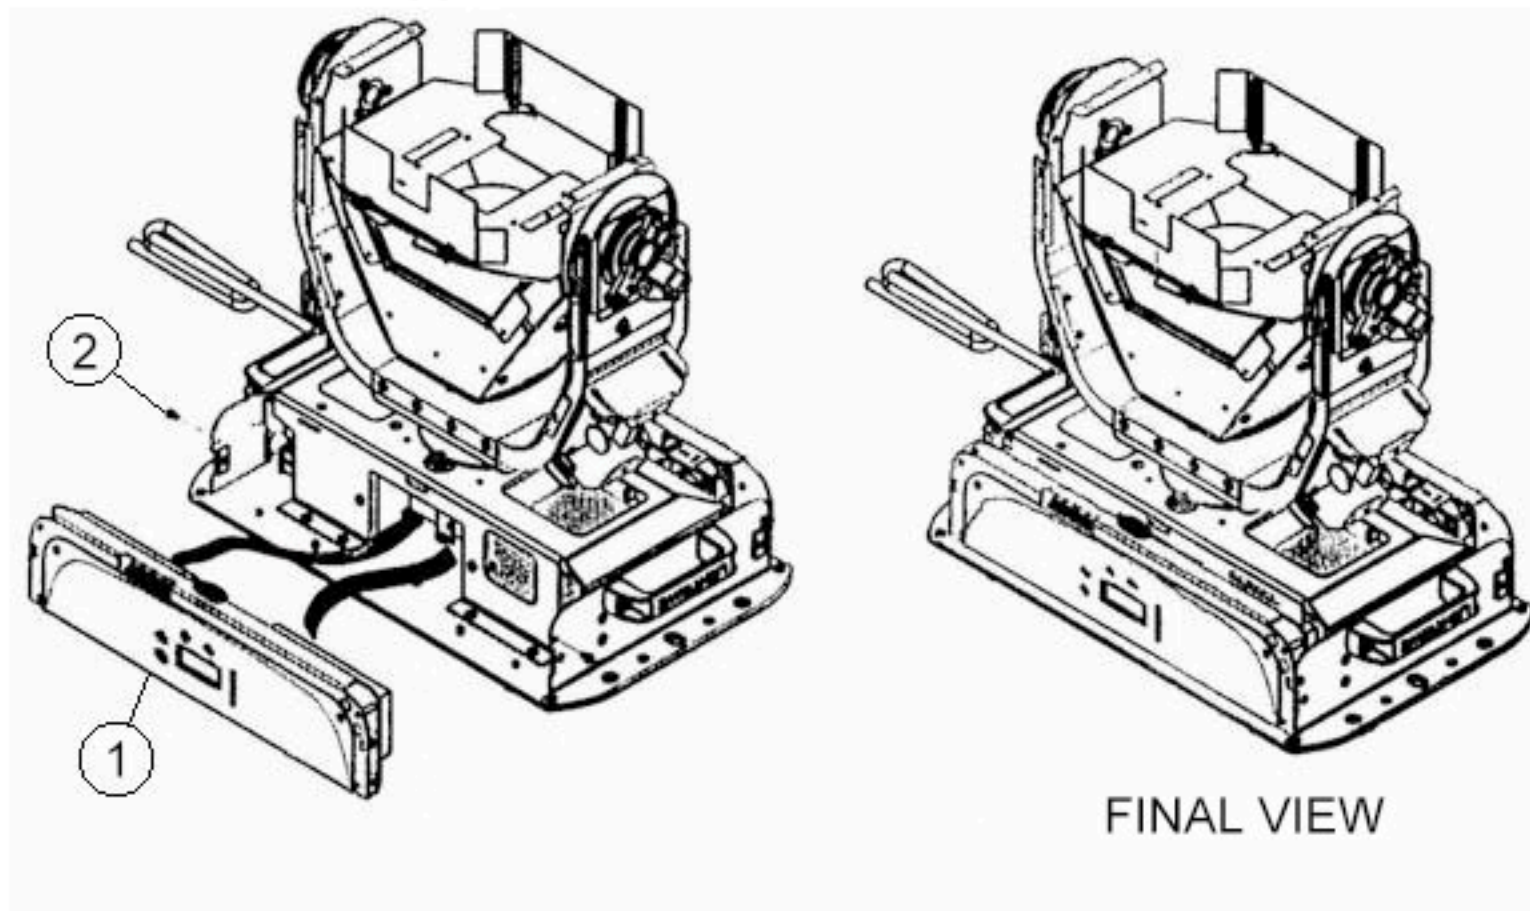

Studio Beam® Support

1. 80010125 Logic Board
2. 90709135 Screw, Phil Pan 6 - 32 x 5/16 with Star Washer