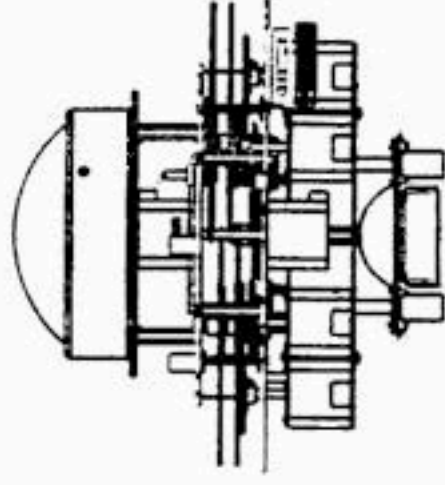

Studio Beam® Support

FINAL VIEW

1. 90709136 Screw, Phil Pan 8 - 32 x 5/16 with Star Washer