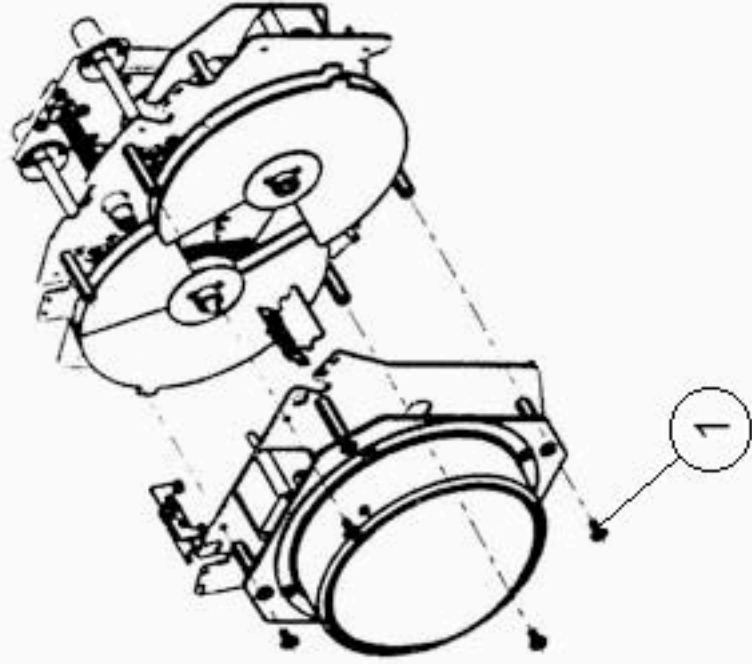

Studio Beam® Support

FINAL VIEW

1. 90709136 Screw, Phil Pan 8 - 32 x 5/16 with Star Washer