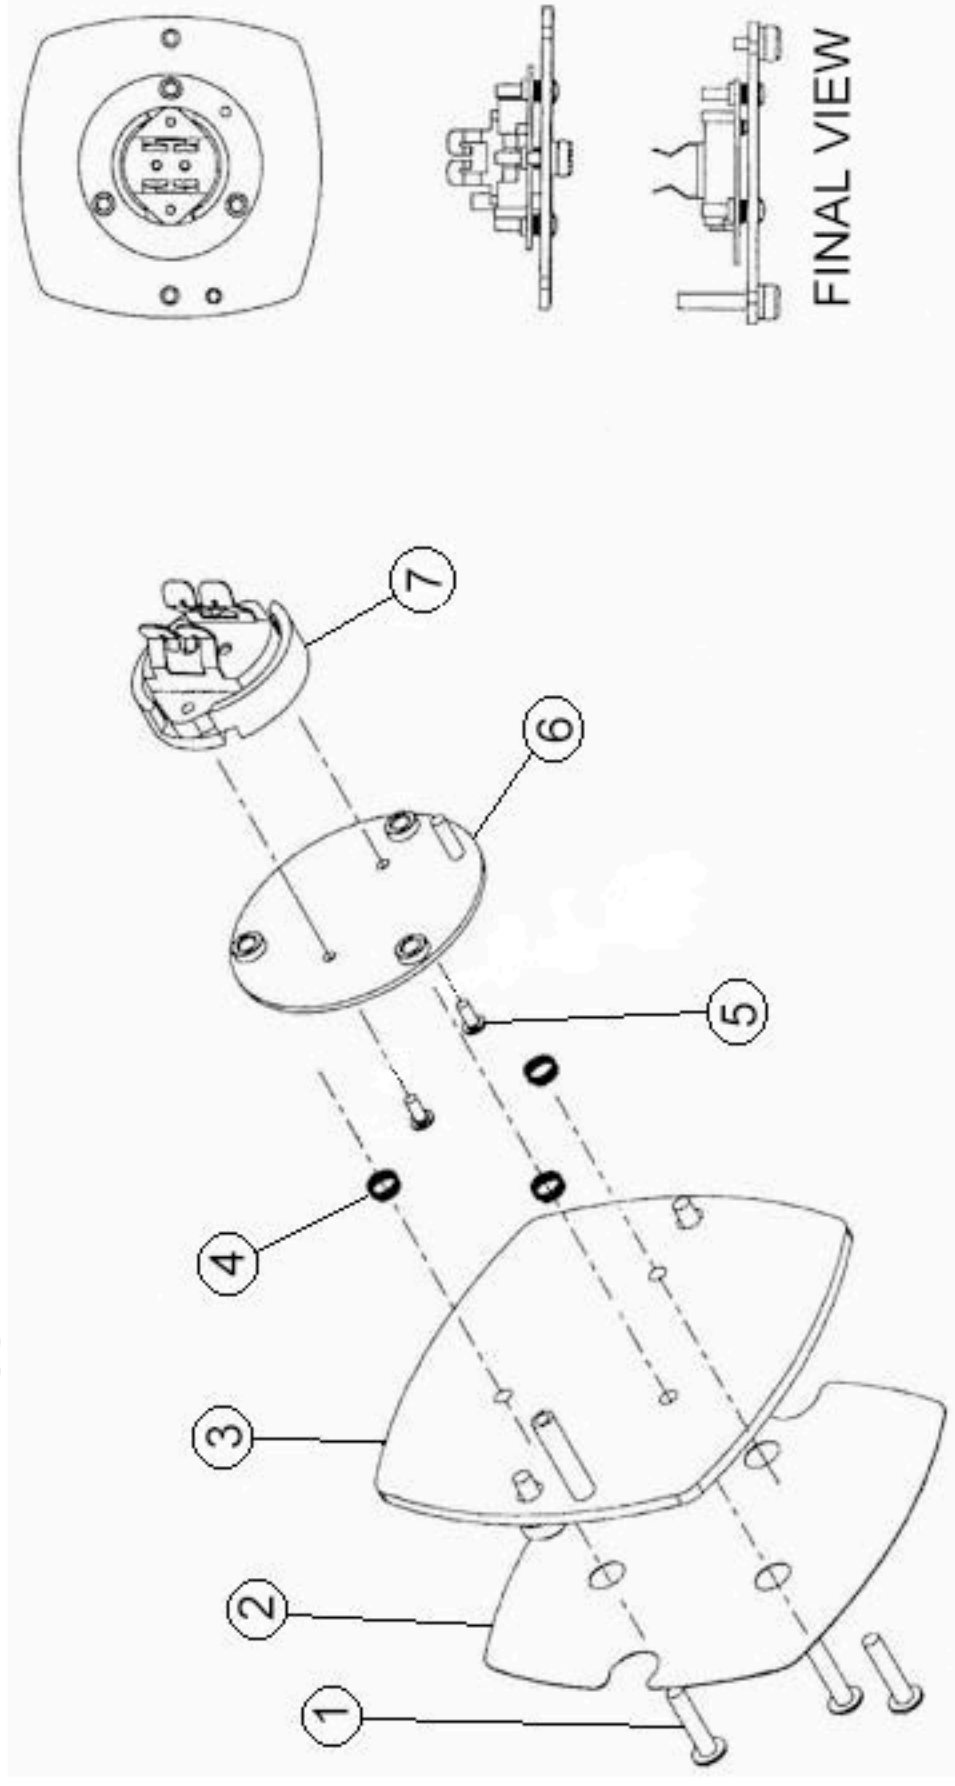

# Studio Beam® Support

1. 90709063 Screw, Phil Pan 8 - 32 x 3/4
2. 99410074 Label, Lamp Cap Studio Beam
3. 99080093 Plate, Lamp Mount Z Adjust
4. 90701002 Spring, #88
5. 90709180 Screw, Phil Pan M3 x 6mm
6. 99080094 Plate, Lamp Adjust Studio Beam
7. 80470202 Lamp Socket with Wires