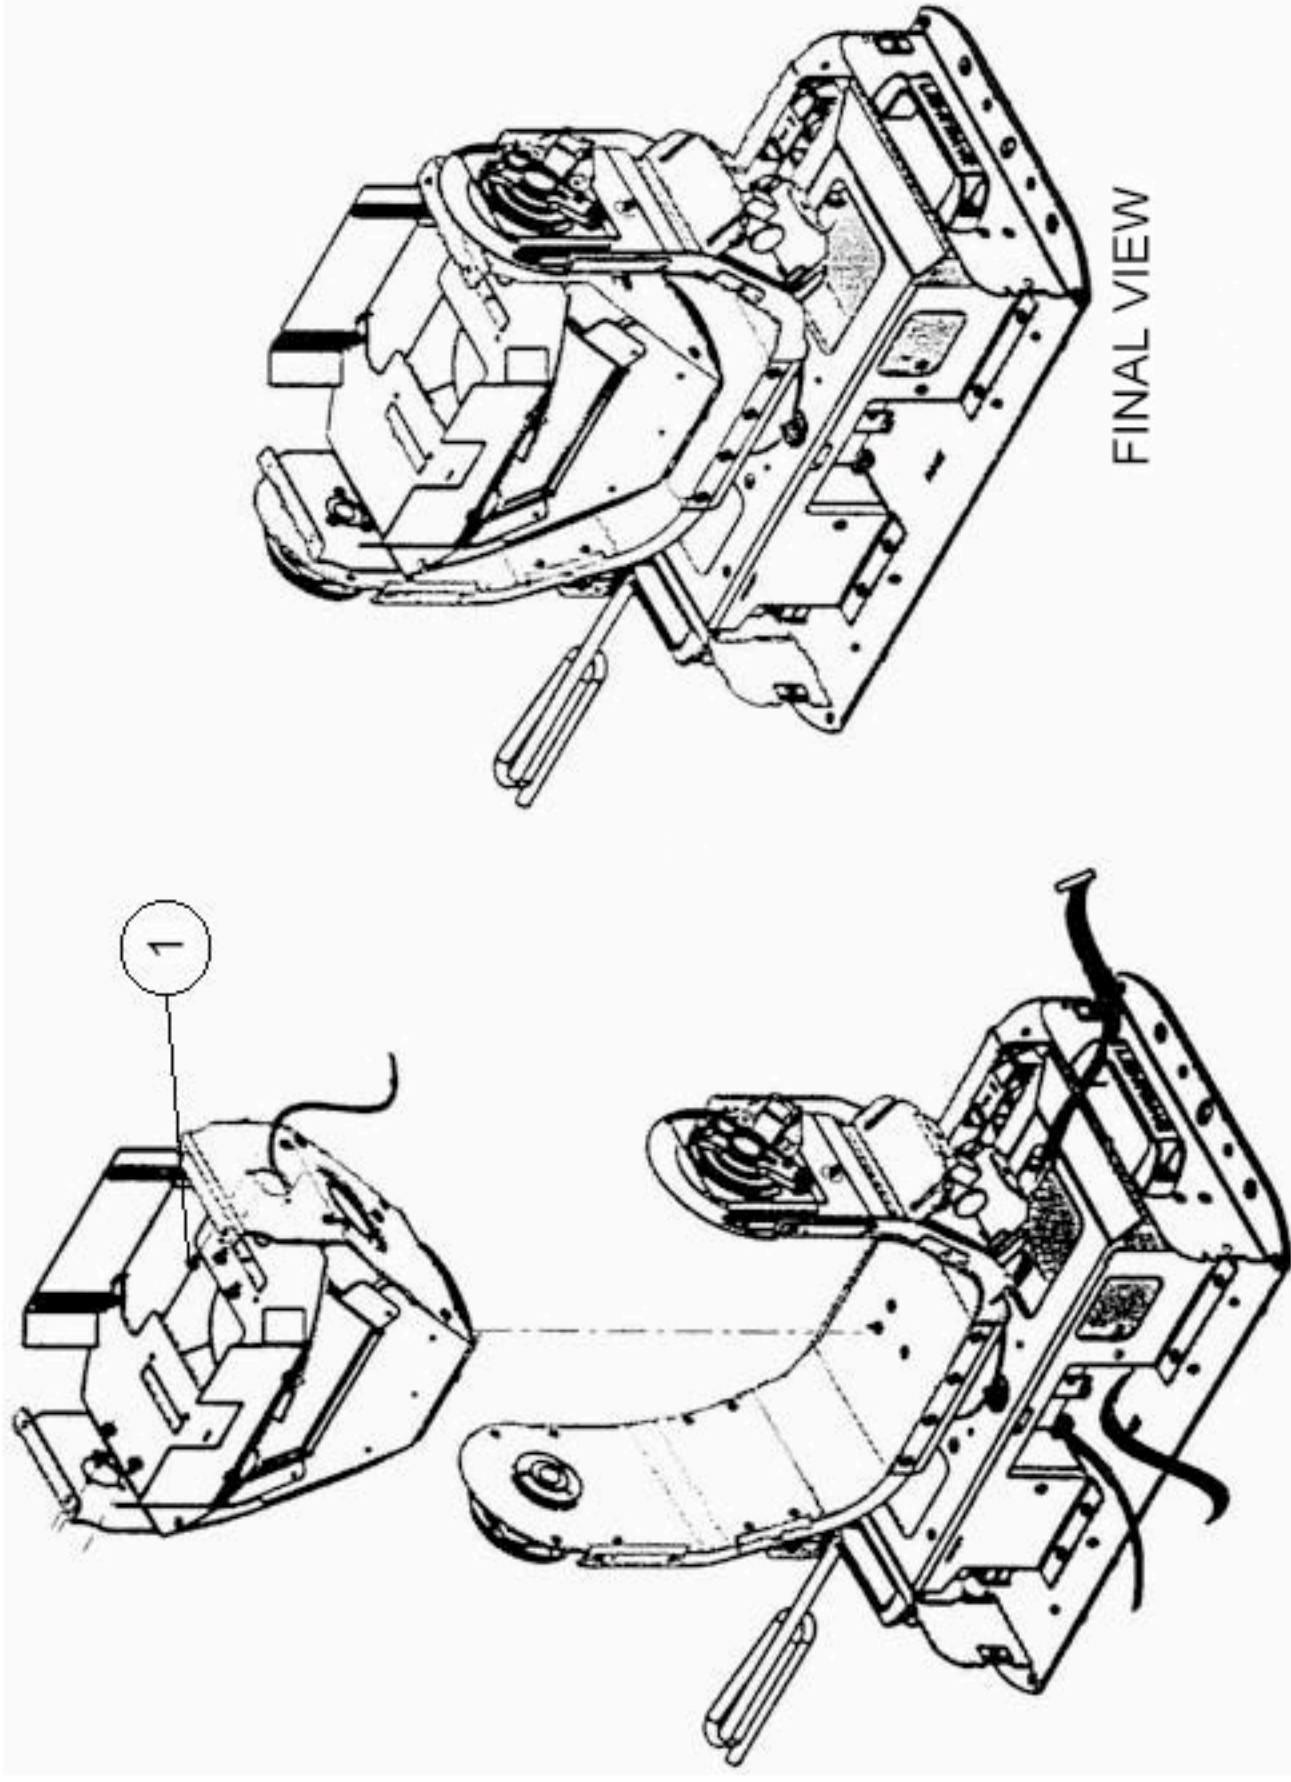

## Studio Beam® Support

1. 90709136 Screw, Phil Pan 8 - 32 x 5/16 with Star Washer