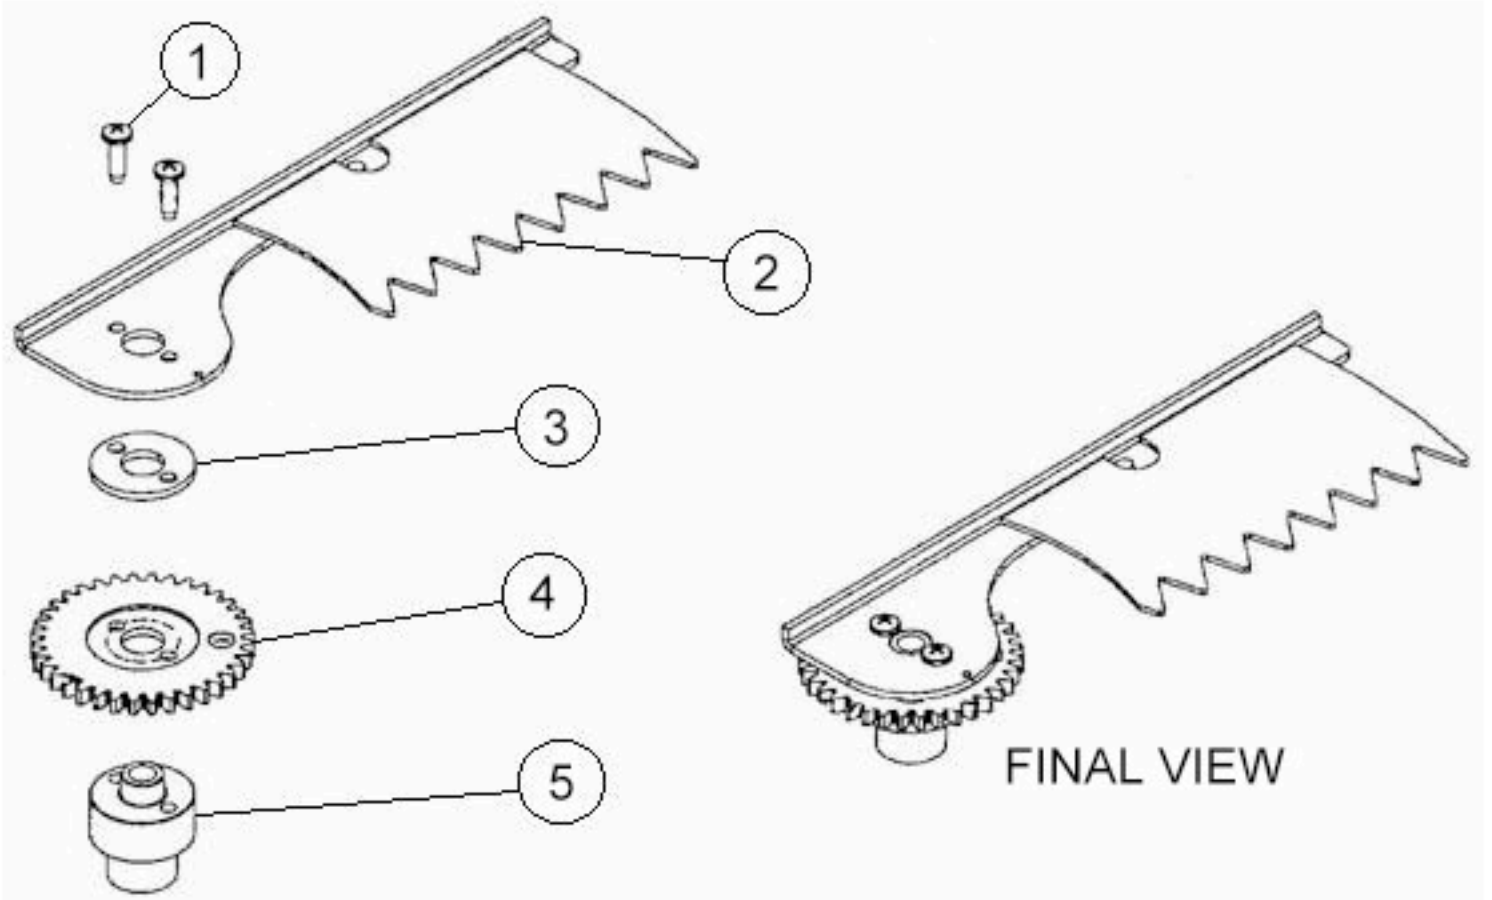

Studio Beam® Support

- | | | |
|----|----------|------------------------------|
| 1. | 90709119 | Screw, Phil Pan 4 - 40 x 1/2 |
| 2. | 80560023 | Frost Flag Right |
| 3. | 90702113 | Spacer, Frost Flag |
| 4. | 99430022 | Gear, Overmolded 36 Tooth |
| 5. | 99400044 | Hub, Frost Flag Standoff |