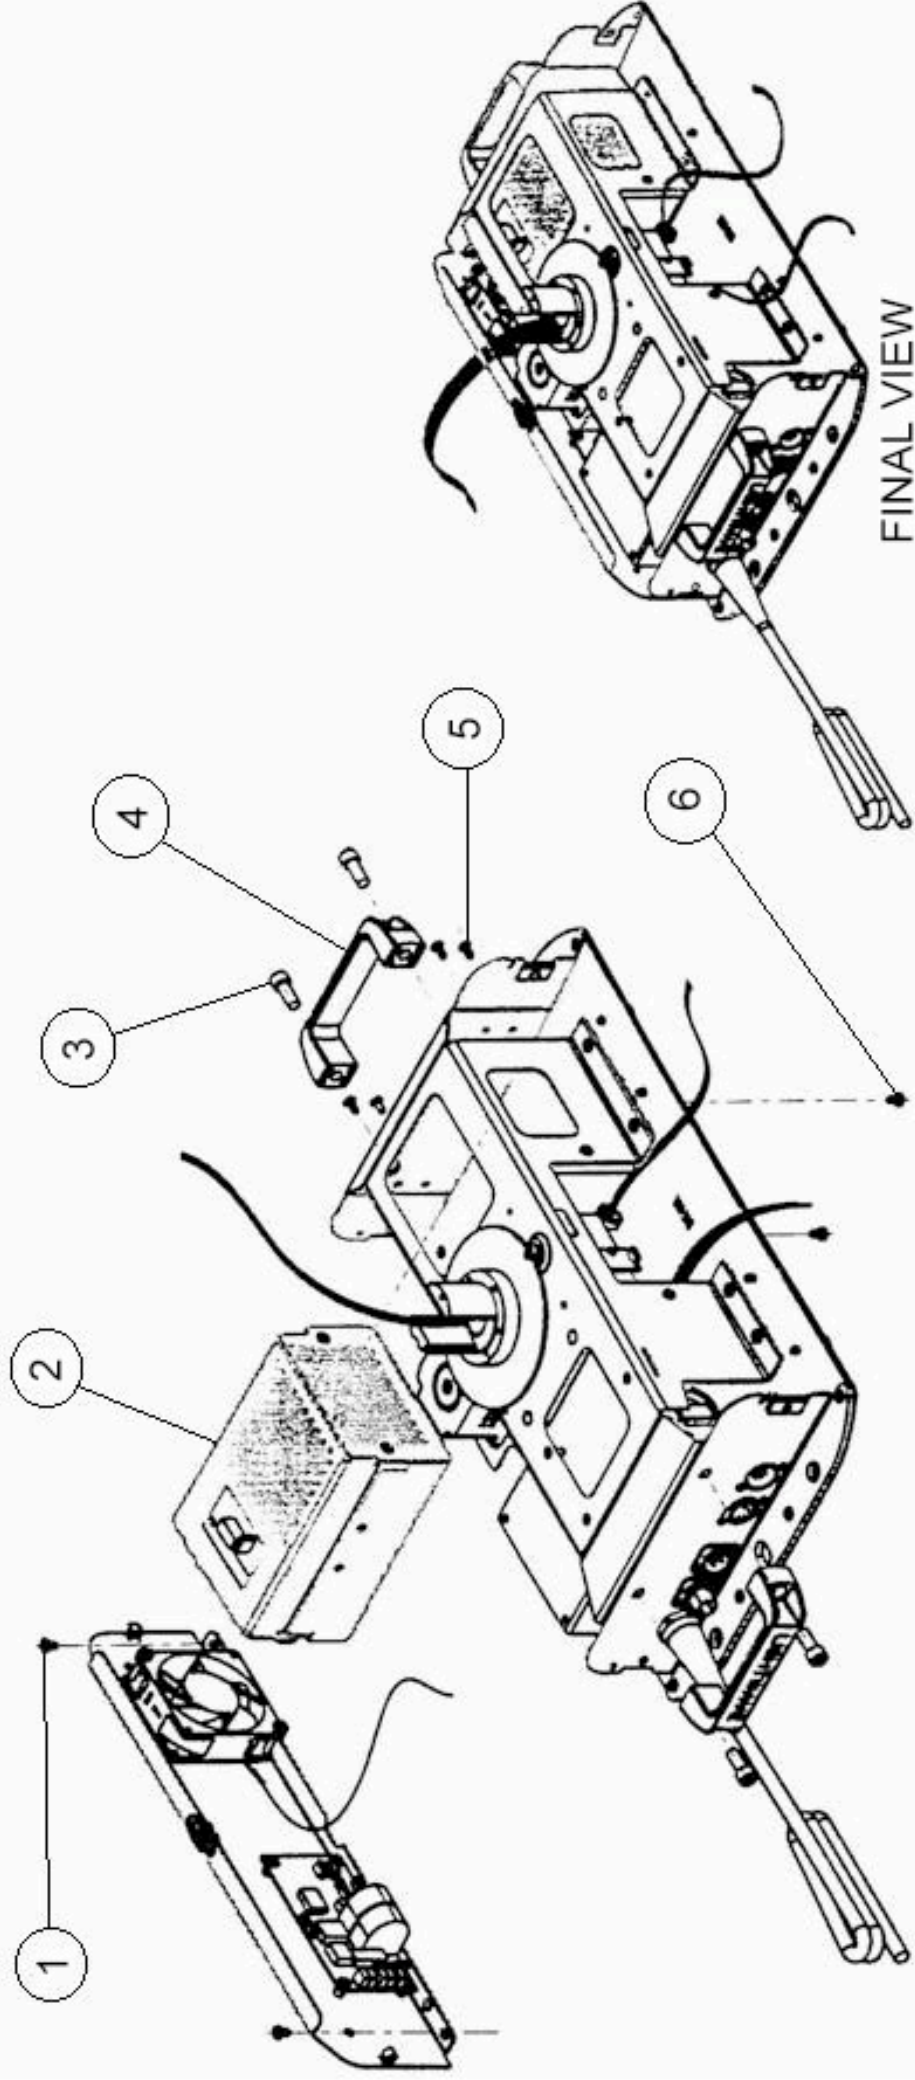

# Studio Beam® Support

1. 90709136 Screw, Phil Pan 8 - 32 x 5/16 with Star Washer
2. 80050060 Board, Lamp Power Supply
3. 90707028 Screw, Socket Cap 5/16 - 24 x 5/8
4. 90720005 Handle, Small with Logo
5. 90709141 Screw, Phil Flat 8 - 32 x 3/8
6. 90709150 Screw, Phil Pan 8 - 32 x 7/16 with Star Washer