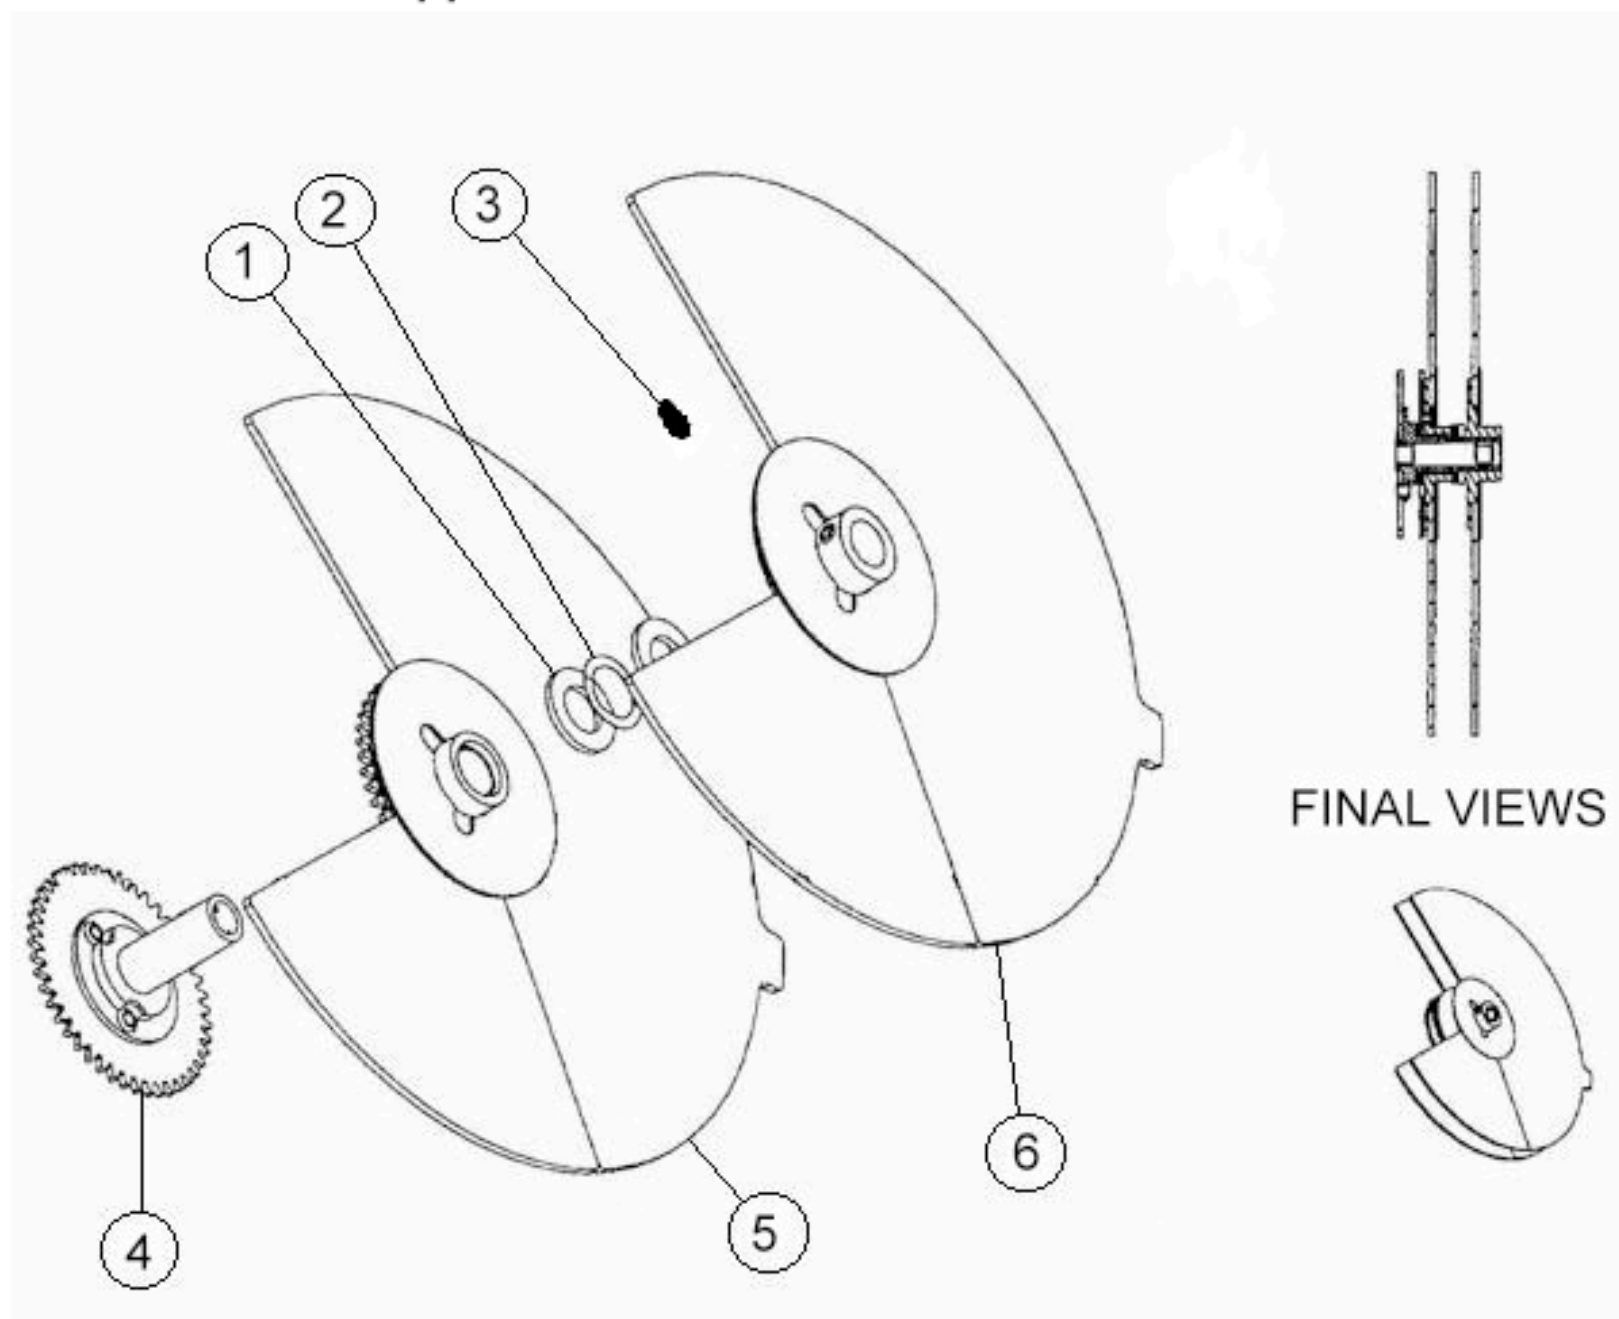

# Studio Beam® Support

- |    |          |   |
|----|----------|---|
| 1. | 90702148 | Spacer                                    |
| 2. | 90706098 | Washer, Wave Spring                       |
| 3. | 90707091 | Set Screw, 8 - 32 x 1/4 Socket Flat       |
| 4. | 99430047 | Gear Assy, 45 Tooth Shutter Side with Hub |
| 5. | 80190062 | Wheel, Cyan Assy.                         |
| 6. | 80190064 | Wheel, Yellow Assy.                       |