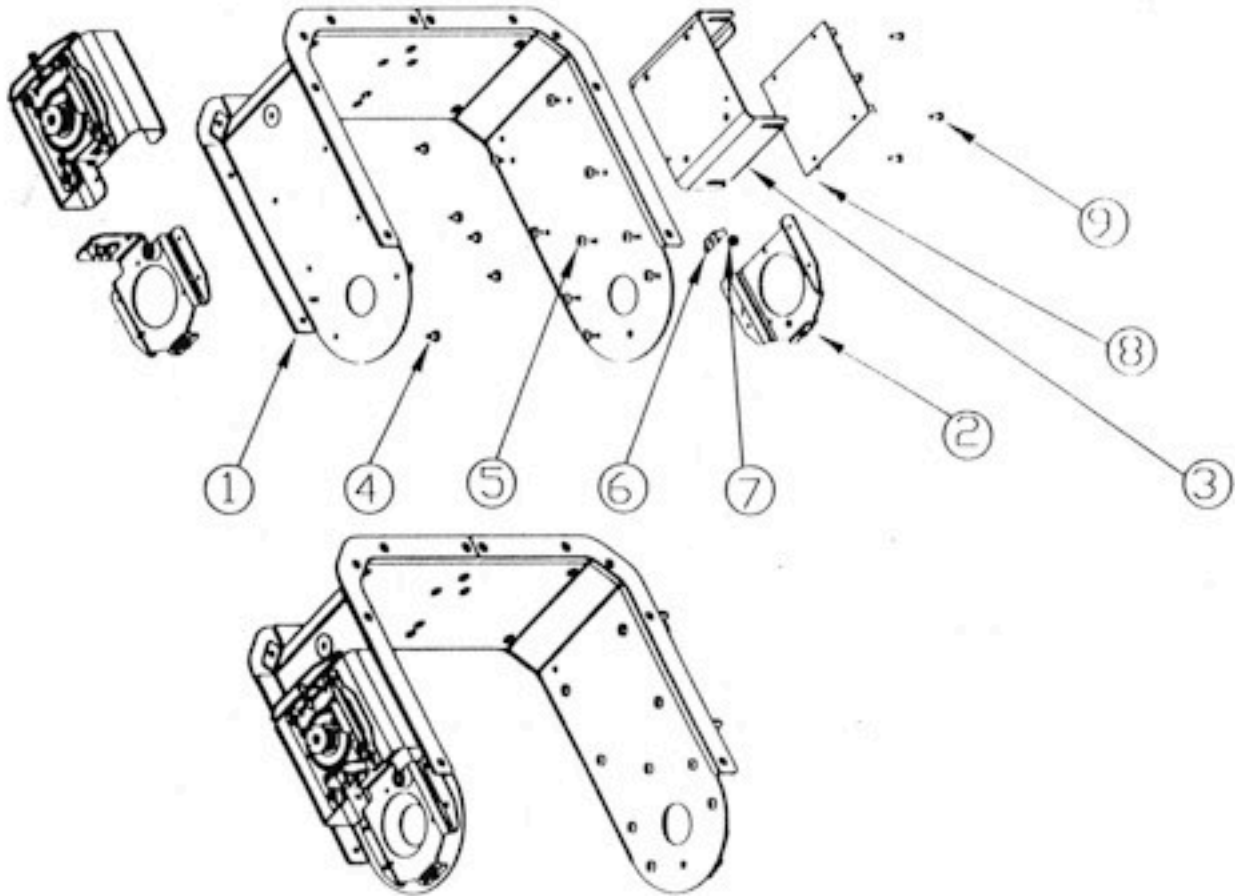

# 575 Series

## Yoke Tilt Assy.

FINAL VIEW

- |    |           |                                |
|----|-----------|--------------------------------|
| 1. | 80071276  | Yoke Assy.                     |
| 2. | 99260158  | Bracket, Tilt Bearing Left     |
| 3. | 99260173  | Bracket, Ignitor Board         |
| 4. | 90709036  | Screw, Phil Truss #8 x 3/8     |
| 5. | 90709121  | Screw, Phil Truss 8 - 32 x 3/8 |
| 6. | 90408010  | Terminal Block, Molex          |
| 7. | 90703023  | Keps Nut 8 - 32                |
| 8. | 80060002T | Board, Ignitor 575             |
| 9. | 90709039  | Screw, Phil Pan 6 - 32 x 7/16  |