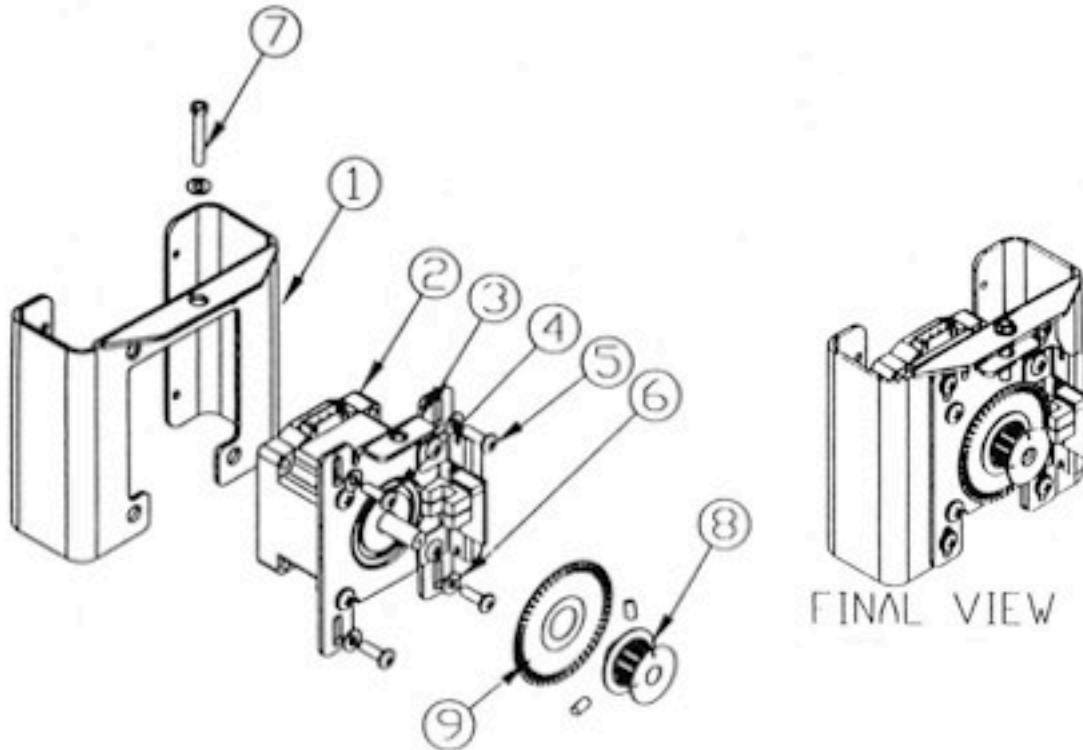

## 575 Series Tilt Motor Assy

1.	99260263	Bracket, Tilt Motor
2.	99270028	Motor
3.	85000184	Plate, Pan/Tilt Motor
4.	90709124	Screw, Phil Pan 10 - 14 x 3/8
5.	90709090	Screw, Phil Pan 8 - 32 x 1/2
6.	90706012	Washer, Flat #10
7.	90704035	Bolt, Hex 8 - 32 x 1
8.	99430017	Pinion Gear
9.	99180029	Encoder Wheel
	90707091	Pinion Gear Set Screw
	80150010	Pinion Gear & Encoder Assembly