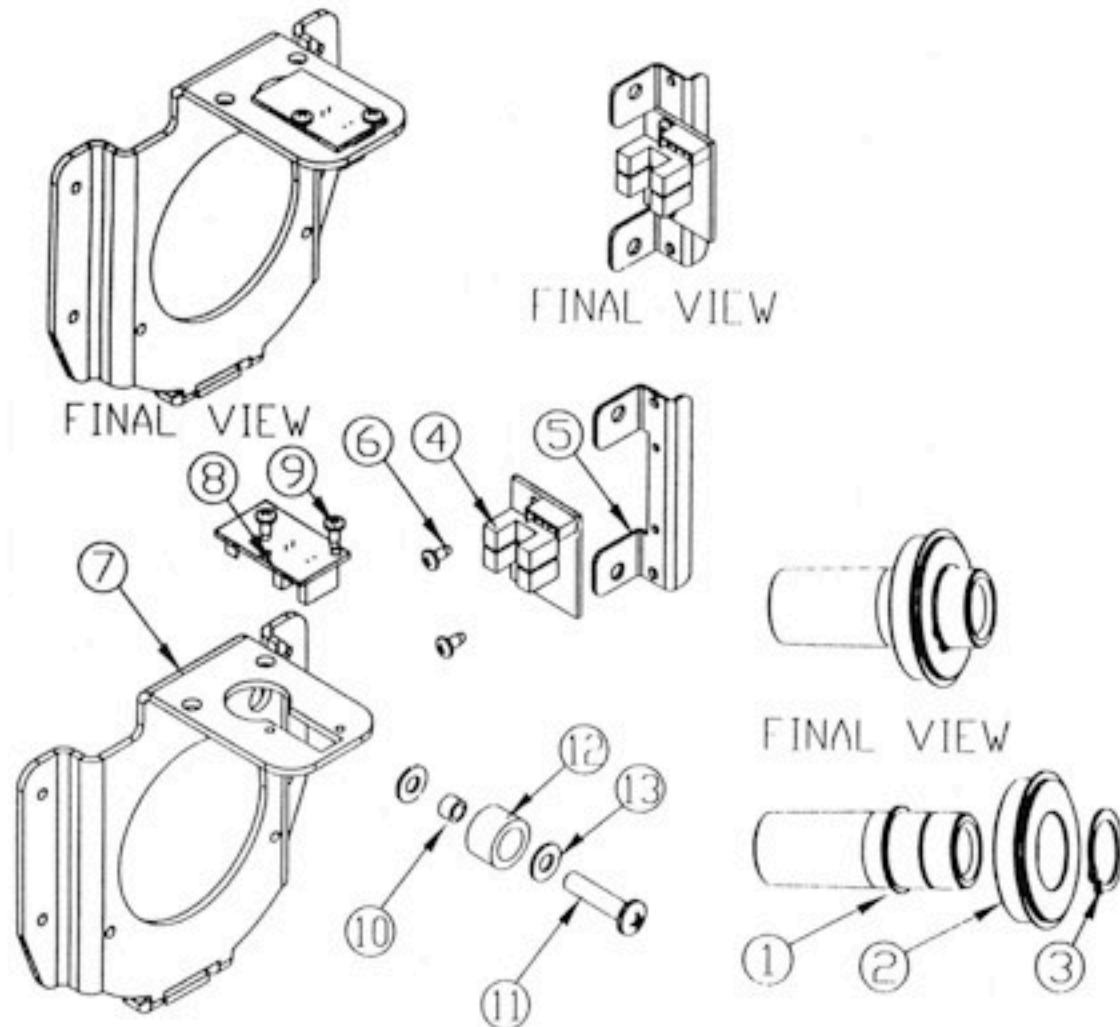

575 Series

Tilt Bearing Assy. & Tilt Sensor

- | | | |
|-----|-----------|--------------------------------|
| 1. | 99140011 | Tube, Tilt Short With Shoulder |
| 2. | 90719068 | Bearing |
| 3. | 90701071 | Retainer Ring, Zinc |
| 4. | 80010085 | Board, Dual Sensor |
| 5. | 99260261 | Bracket, Encoder Sensor Board |
| 6. | 90709030 | Screw, Phil Pan #4 x 1/4 |
| 7. | 99260159 | Bracket, Tilt Bearing Right |
| 8. | 80040017T | Board, Sensor Pan/Tilt |
| 9. | 90709030 | Screw, Phil Pan #4 x 1/4 |
| 10. | 90702070 | Standoff, Pan/Tilt Stop |
| 11. | 90709103 | Screw, Phil Pan 10 - 32 x 7/8 |
| 12. | 90717022 | Tubing, 3/8" Fuel |
| 13. | 90706056 | Washer, Flat #10 |