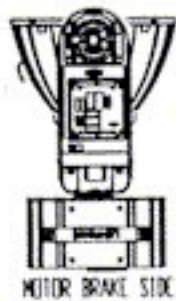

575 Series

Tilt Assy. B

METER BRAKE SIDE

GEAR SIDE

FINAL VIEWS

- | | | |
|-----|----------|-------------------------------------|
| 1. | 80140028 | Damper, Shaft Tensioner, Pan/Tilt |
| 2. | 90706078 | Washer, #10 x .35OD x .203ID |
| 3. | 90702135 | Spacer, .188 x 3/16ID, 1/4OD |
| 4. | 90709020 | Screw, Phil Pan 10 - 32 x 3/8 |
| 5. | 99290011 | Gear, Molded Pan/ Tilt |
| 6. | 90701083 | Set Screw, 10 - 32 x 3/8 |
| 7. | 99360013 | Belt, 3/8 68 Tooth |
| 8. | 80071278 | Plate, Cable Harness Cover |
| 9. | 90711034 | Screw, Phil Flat #8 x 3/8 |
| 10. | 90701146 | Clamp, Cable Steel/Vinyl |
| 11. | 90709121 | Screw, Phil Truss Head 8 - 32 x 3/8 |
| 12. | 90703023 | Keps Nut 8 - 32 |
| 13. | 99330007 | Tie Wrap |