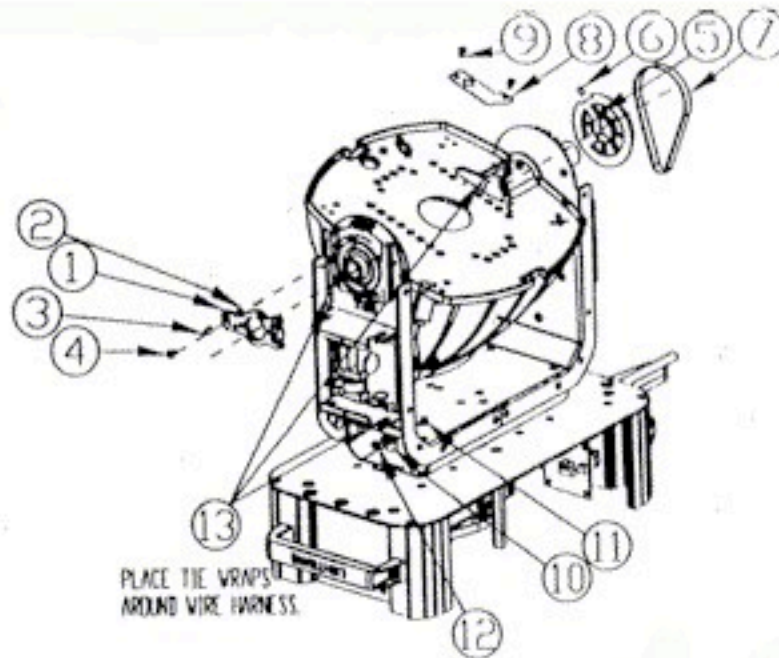

575 Series

Tilt Assy. B

METER BRAKE SIDE

GEAR SIDE

FINAL VIEWS

- | | | |
|-----|----------|-------------------------------------|
| 1. | 80140028 | Damper, Shaft Tensioner, Pan/Tilt |
| 2. | 90706078 | Washer, #10 x .35OD x .203ID |
| 3. | 90702135 | Spacer, .188 x 3/16ID, 1/4OD |
| 4. | 90709020 | Screw, Phil Pan 10 - 32 x 3/8 |
| 5. | 99290011 | Gear, Molded Pan/ Tilt |
| 6. | 90701083 | Set Screw, 10 - 32 x 3/8 |
| 7. | 99360013 | Belt, 3/8 68 Tooth |
| 8. | 80071278 | Plate, Cable Harness Cover |
| 9. | 90711034 | Screw, Phil Flat #8 x 3/8 |
| 10. | 90701146 | Clamp, Cable Steel/Vinyl |
| 11. | 90709121 | Screw, Phil Truss Head 8 - 32 x 3/8 |
| 12. | 90703023 | Keps Nut 8 - 32 |
| 13. | 99330007 | Tie Wrap |