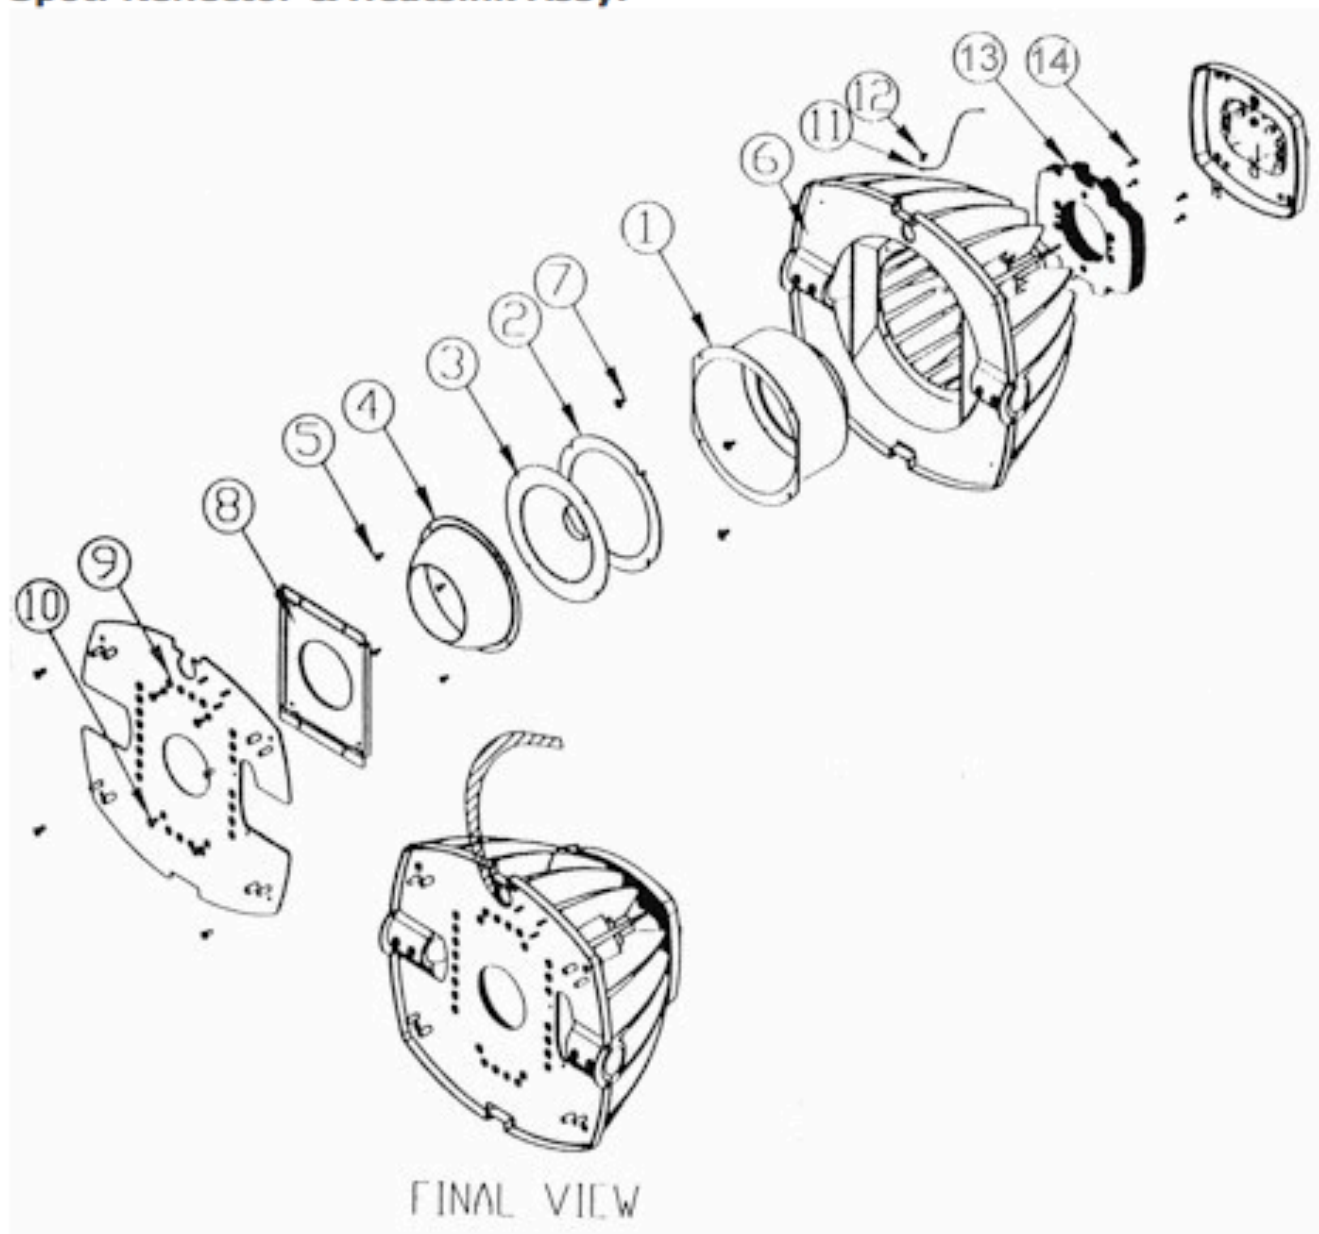

575 Series

Spot: Reflector & Heatsink Assy.

- | | | |
|-----|----------|-------------------------------------|
| 1. | 80071291 | Housing, Reflector Can |
| 2. | 90702119 | Spacer, Reflector |
| 3. | 99130016 | Reflector, Rear |
| 4. | 99130013 | Reflector, Front |
| 5. | 90709113 | Screw, Phil Low Truss 4 - 20 x 5/16 |
| 6. | 80071217 | Heatsink, Reflector |
| 7. | 90709016 | Screw, Phil Pan #6 x 3/8 |
| 8. | 80580024 | Heat Filter |
| 9. | 80071398 | Plate, Hot |
| 10. | 90711034 | Screw, Phil Flat #8 x 3/8 |
| 11. | 90409024 | Safety Cable With Clip |
| 12. | 90701003 | Rivet, #52 |
| 13. | 80071272 | Counterweight, Heatsink Assy. |
| 14. | 90709079 | Screw, Phil Pan 6 - 32 x 3/8 |