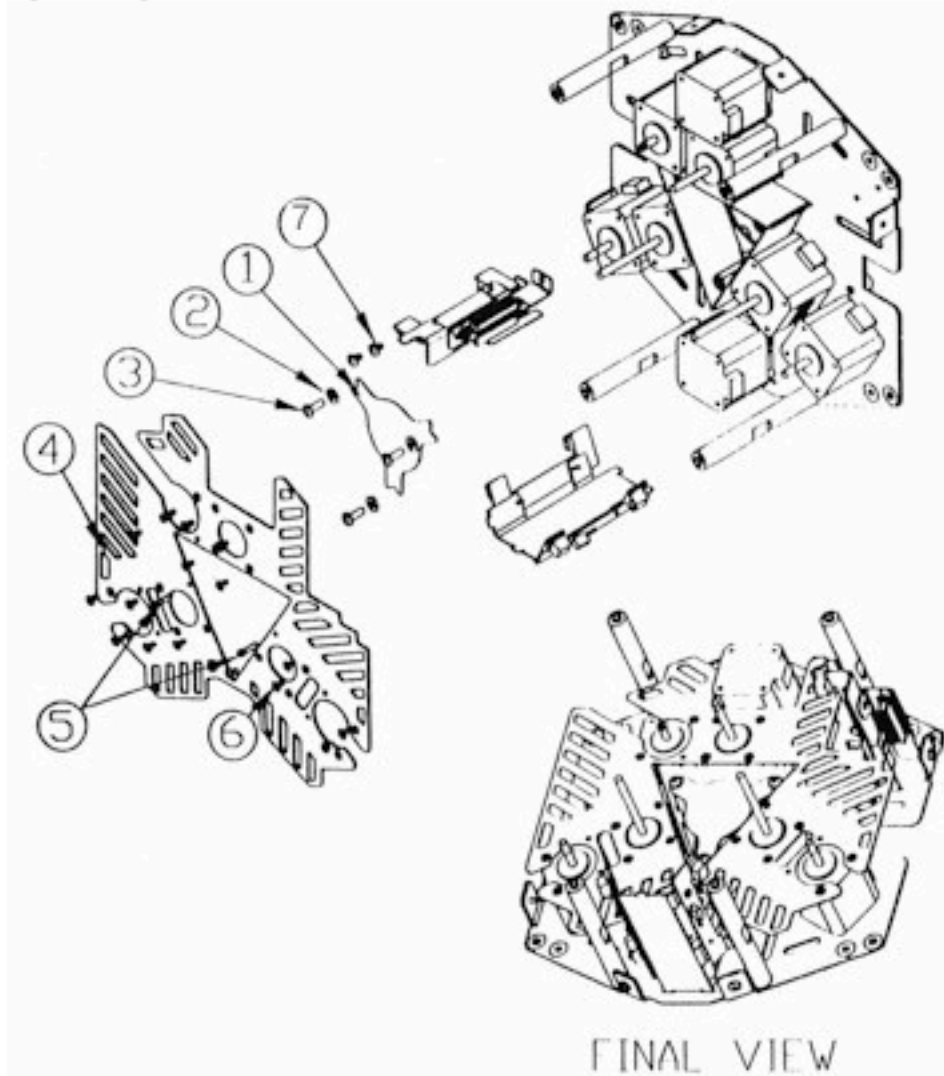

## 575 Series

### Spot: Optical Module Mid

- |    |          |                                |
|----|----------|--------------------------------|
| 1. | 80530035 | Diffusion Glass                |
| 2. | 90706009 | Washer, #8 Flat                |
| 3. | 90709025 | Screw, Phil Pan 8 - 32 x 3/8   |
| 4. | 90411047 | Heatsink, Motor Optical Module |
| 5. | 90707036 | Socket Cap, 4 - 40 x 1/4       |
| 6. | 90711003 | Screw, Phil Flat 4 - 40 x 1/4  |
| 7. | 90709024 | Screw, Phil Pan #8 x 1/4       |