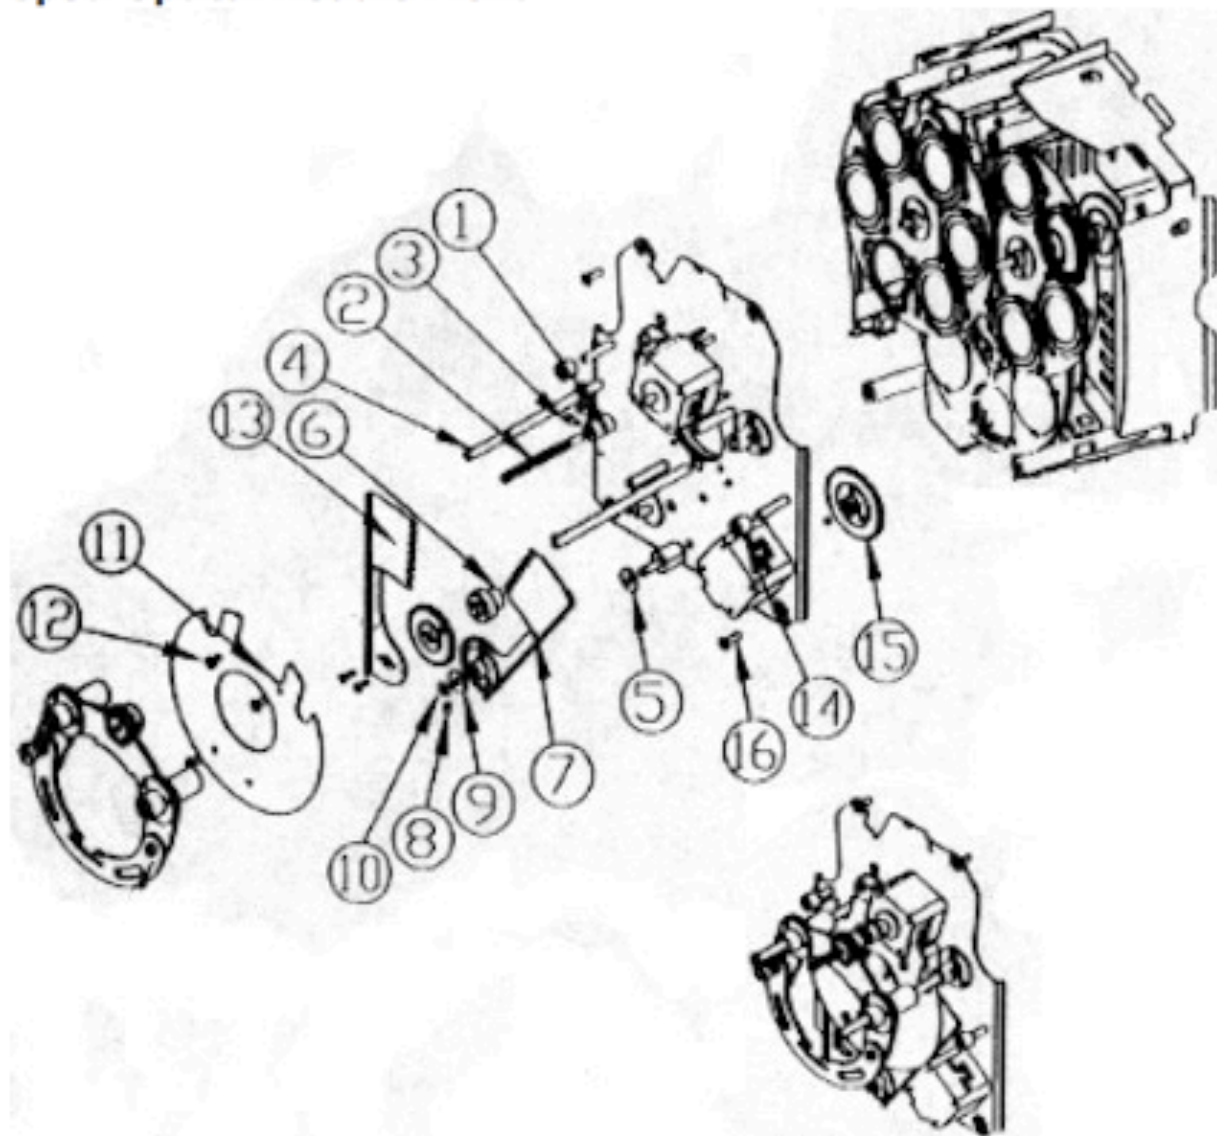

575 Series

Spot: Optical Module Front

- | | | |
|-----|----------|--|
| 1. | 90701149 | Coupler, Slim Line .88 |
| 2. | 90721006 | Screw, Focus Drive .280 Shank |
| 3. | 90707045 | Socket Cap 6 - 32 x 1/4 |
| 4. | 80071233 | Shaft, Linear Slide |
| 5. | 90702113 | Spacer, Frost Flat .060 |
| 6. | 99400024 | Hub, Frost Flag Standoff |
| 7. | 80560014 | Frost Flag Left Assy. |
| 8. | 90707090 | Set Screw, Socket 8 - 32 x 1/8 |
| 9. | 90706083 | Washer, Thrust .050 |
| 10. | 90701105 | Clip, Retaining Ring E-Style |
| 11. | 80071260 | Plate, Aperture Light Block |
| 12. | 90709135 | Screw, Phil Pan With Star washer 6 - 32 x 5/16 |
| 13. | 80560016 | Frost Flag Assy. Right, Flush Gear Mount (gear 99430022) |
| 14. | 90717024 | Tubing, Red Silicone 3/16" ID |
| 15. | 99430041 | Gear, 45 Tooth With Hub (Iris) |
| 16. | 90709136 | Screw, Phil Pan With Star Washer 8 - 32 x 5/16 |