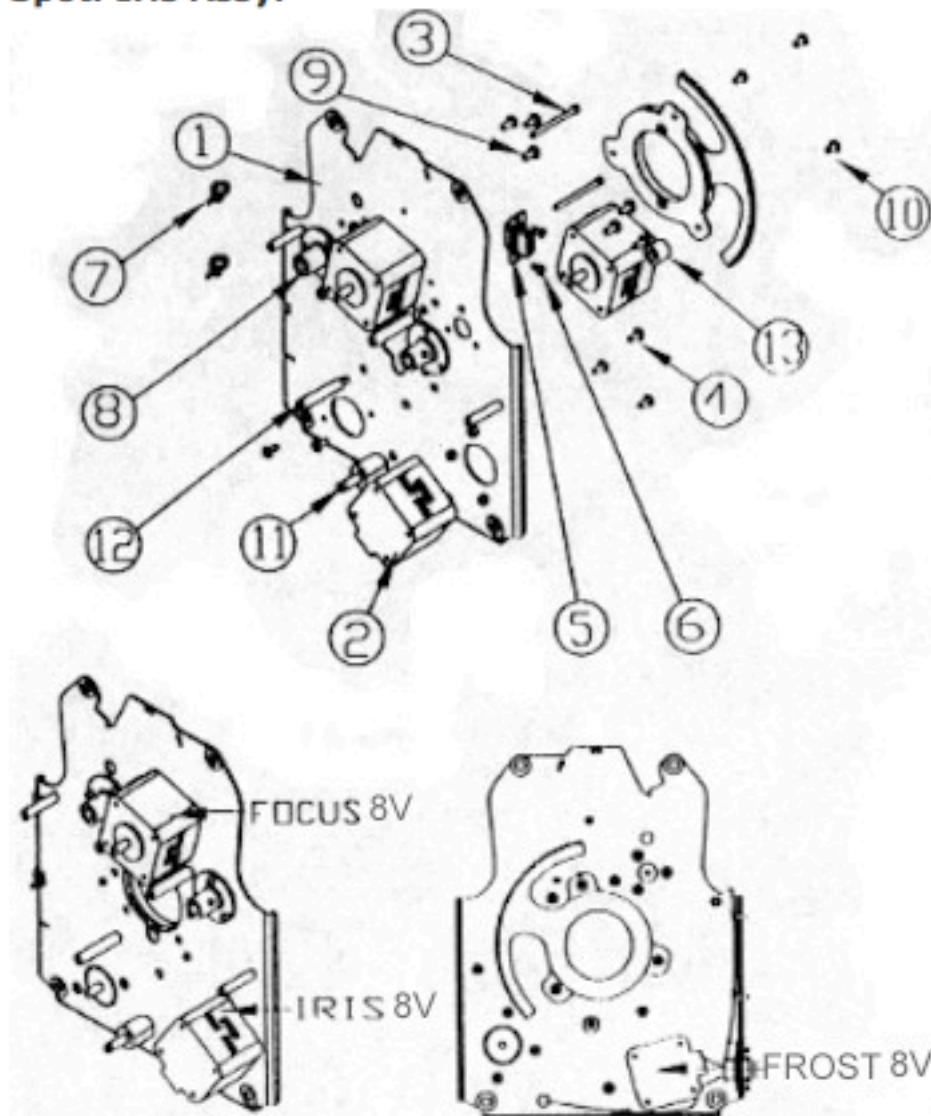

575 Series

Spot: Iris Assy.

- | | | |
|-----|----------|--|
| 1. | 80071390 | Plate, Lens/ Frost Assy. |
| 2. | 99270026 | Motor, 8V |
| 3. | 90707052 | Socket Cap, 4 - 40 x 1 3/8 |
| 4. | 90709118 | Screw, Phil Pan 4 - 40 x 5/16 |
| 5. | 80470163 | Wire Harness, Upper Motors |
| 6. | 90709030 | Screw, Phil Pan #4 x 1/4 |
| 7. | 99330007 | Tie Wrap |
| 8. | 80071259 | Collar, Mount Linear Slide |
| 9. | 90709135 | Screw, Phil Pan With Star Washer 6 - 32 x 5/16 |
| 10. | 90709012 | Screw, Phil Pan 6 - 32 x 1/4 |
| 11. | 99260147 | Shaft, Frost Flag Mount |
| 12. | 90702114 | Standoff, 6 - 32 x 1.25 x 1/4 Round |
| 13. | 90717024 | Tubing, Red Silicone |