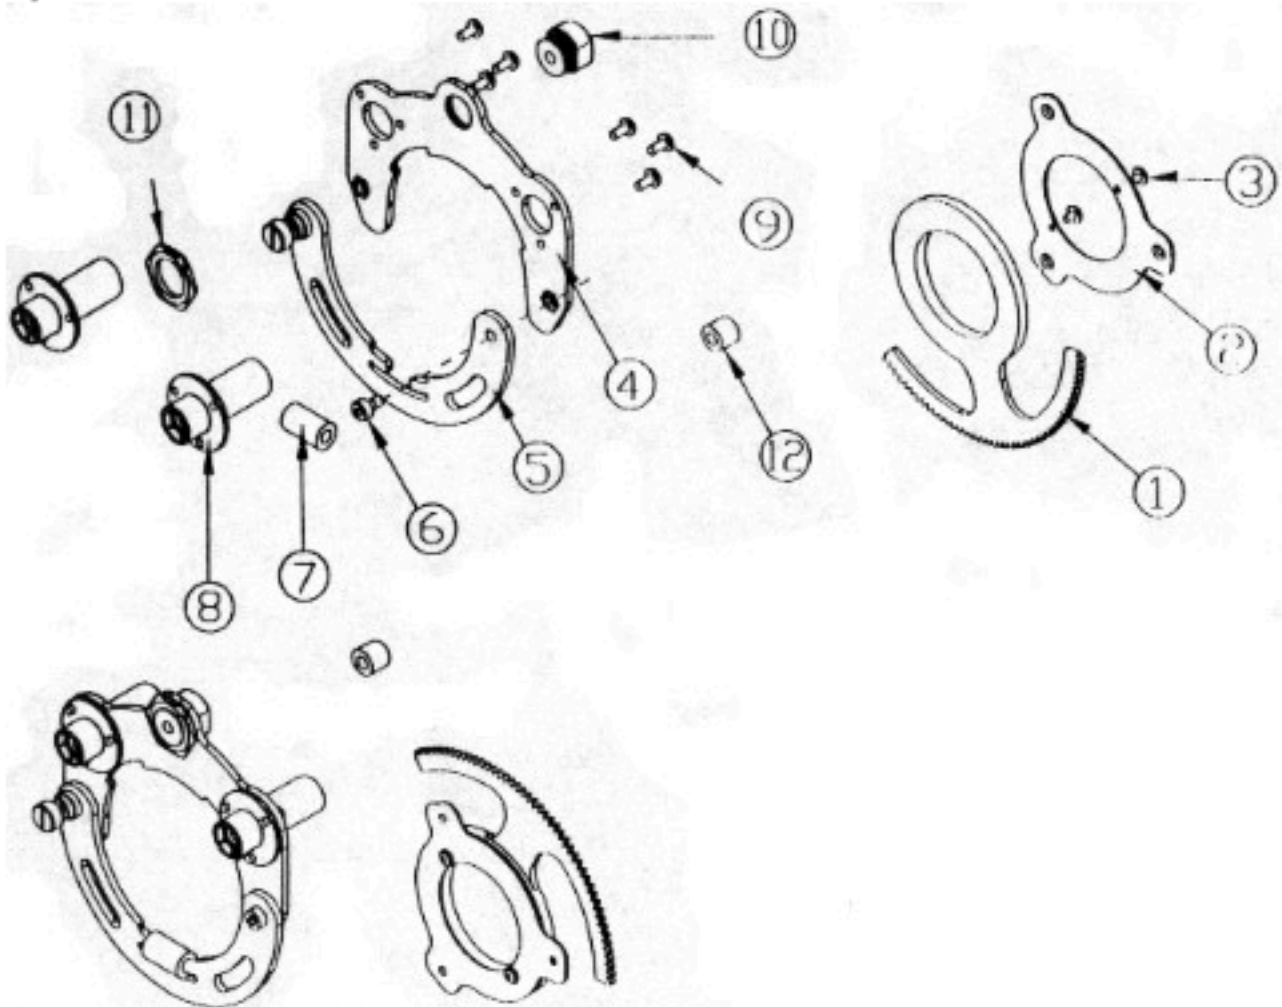

575 Series

Spot: Focus Mount

1.	99290018	Iris
2.	80071250	Plate, Iris Mount
3.	90709139	Screw, Phil Pan With Washer 4 - 40 x 3/16
4.	80071252	Plate, Lens Tube Mount
5.	99260224	Plate, Compression Lens Tube
6.	90710013	Screw, Hex Shoulder 8 - 32
7.	90717033	7/16 X 3/16 50 Dur BLK SILICONE
8.	80450053	Mount, Linear Bearing Assy.
9.	90709135	Screw, Phil Pan With Star Washer 6 - 32 x 5/16
10.	90703052	Nut, Lead Screw
11.	90703053	Nut, Brass 5/8 - 24 x 3/32
12.	90717024	Tubing, Red Silicone 3/16 ID