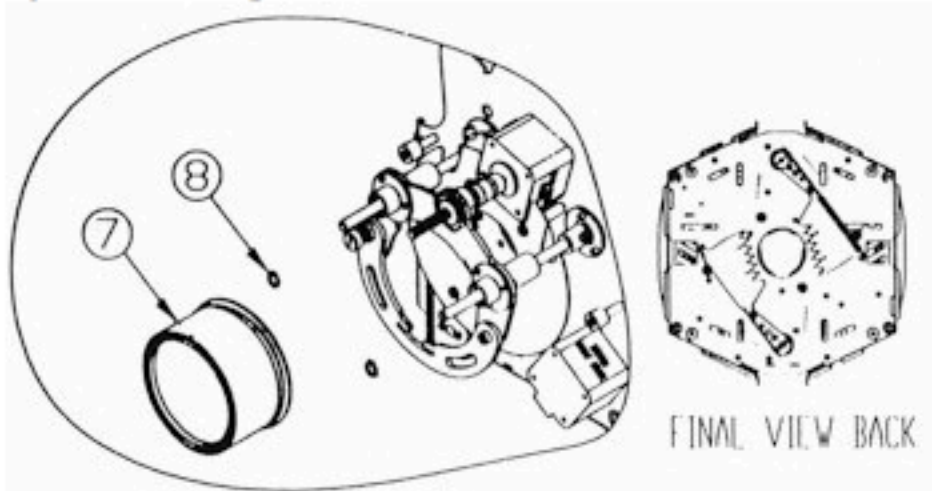

# 575 Series

## Spot: Dim Flags

TOP VIEW SHOWN ONLY FOR ASSY OF LENS.

- |    |          |                                      |
|----|----------|--------------------------------------|
| 1. | 80560018 | Flag, Dim/Strobe Upper Assy.         |
| 2. | 90709118 | Screw, Phil Pan4 - 40 x 5/16         |
| 3. | 80560017 | Flag, Dim/Strobe Lower Assy.         |
| 4. | 99400035 | Hub, Dim/Strobe Flag                 |
| 5. | 99400035 | Hub, Dim/Strobe Flag                 |
| 6. | 90707091 | Socket Set Screw 8 - 32 x 1/4        |
| 7. | 39060002 | Lens Assy, 18 Degree                 |
| 8. | 90701139 | Clip, Retaining Ring 1/4" Grooveless |