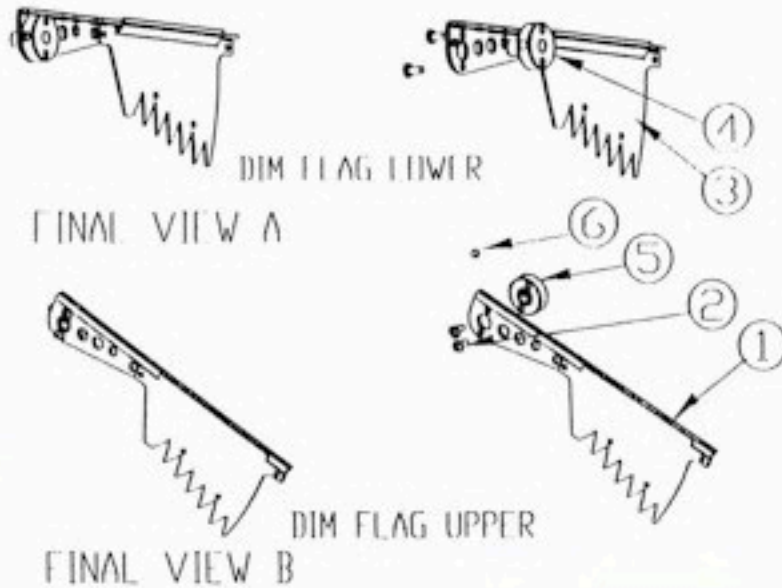

## Spot: Dim Flags

TOP VIEW SHOWN ONLY FOR ASSY OF LENS.

- |    |          |                                      |
|----|----------|--------------------------------------|
| 1. | 80560018 | Flag, Dim/Strobe Upper Assy.         |
| 2. | 90709118 | Screw, Phil Pan4 - 40 x 5/16         |
| 3. | 80560017 | Flag, Dim/Strobe Lower Assy.         |
| 4. | 99400035 | Hub, Dim/Strobe Flag                 |
| 5. | 99400035 | Hub, Dim/Strobe Flag                 |
| 6. | 90707091 | Socket Set Screw 8 - 32 x 1/4        |
| 7. | 39060002 | Lens Assy, 18 Degree                 |
| 8. | 90701139 | Clip, Retaining Ring 1/4" Grooveless |