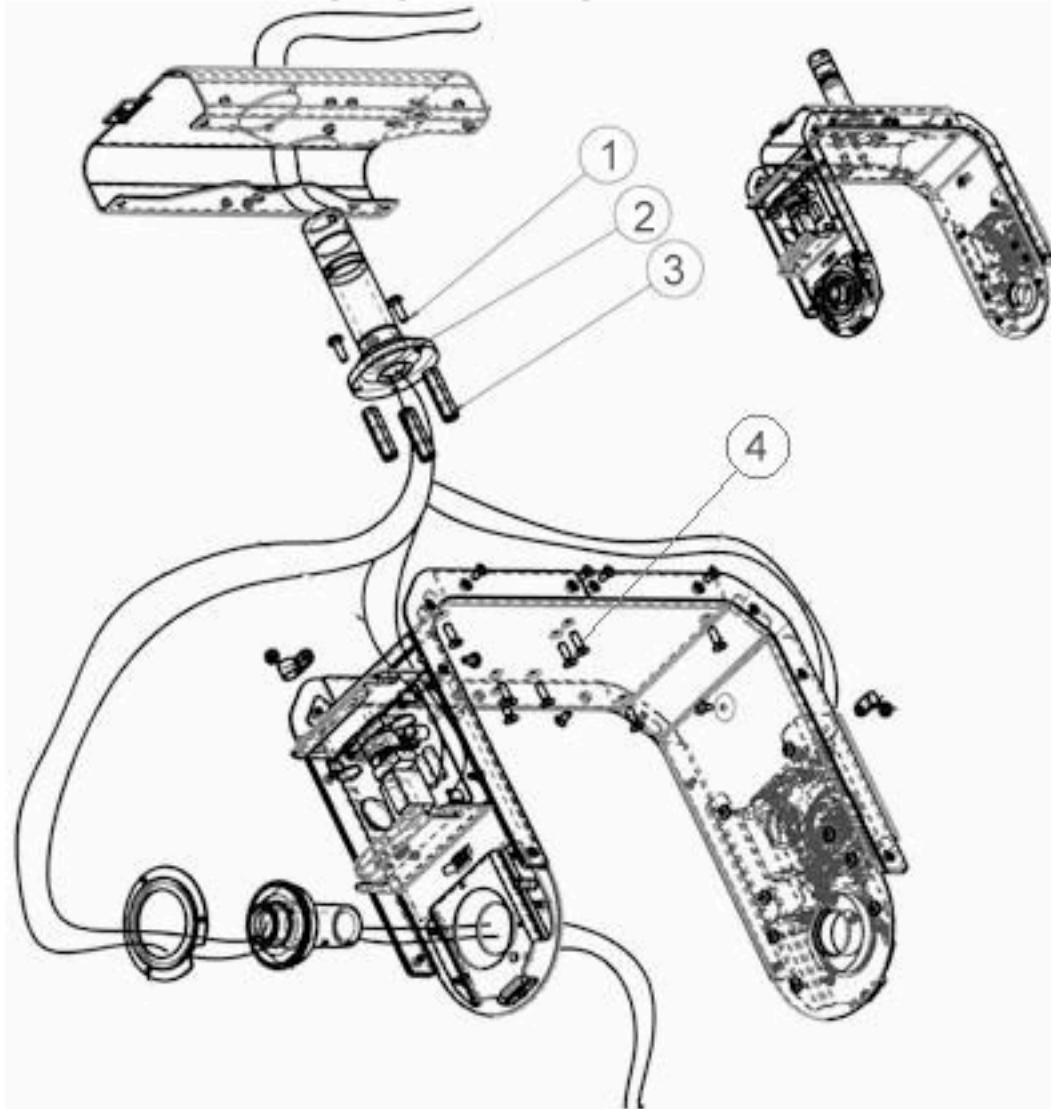

575 Series

Pan Tube- New Style (Standoffs)

- | | | |
|----|----------|--|
| 1. | 90710014 | Screw, Socket Button Head 10 -32 x 3/4 |
| 2. | 99140016 | Pan Tube |
| 3. | 90702143 | Standoff, Hex 10 - 32 x 1.5 |
| 4. | 90708009 | Screw, Socket Flat Head 10 -32 x 1/2 |