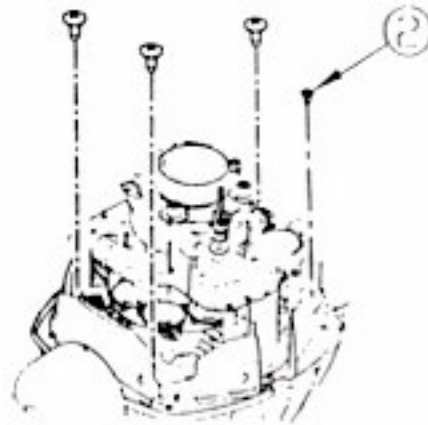

575 Series Optical Module, Box Cover

1. 90710009
2. 90709136

Socket Button Head 1/4 - 20 x 3/4

Screw, Phil Pan 8 - 32 x 5/16 With Star Washer