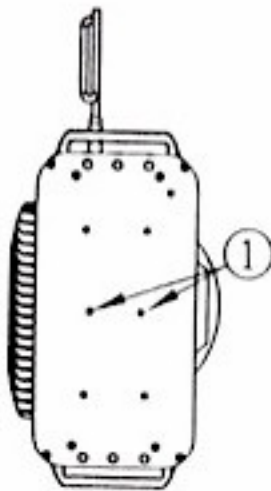

575 Series Optical Module, Box Cover

1. 90710009
2. 90709136

Socket Button Head 1/4 - 20 x 3/4

Screw, Phil Pan 8 - 32 x 5/16 With Star Washer