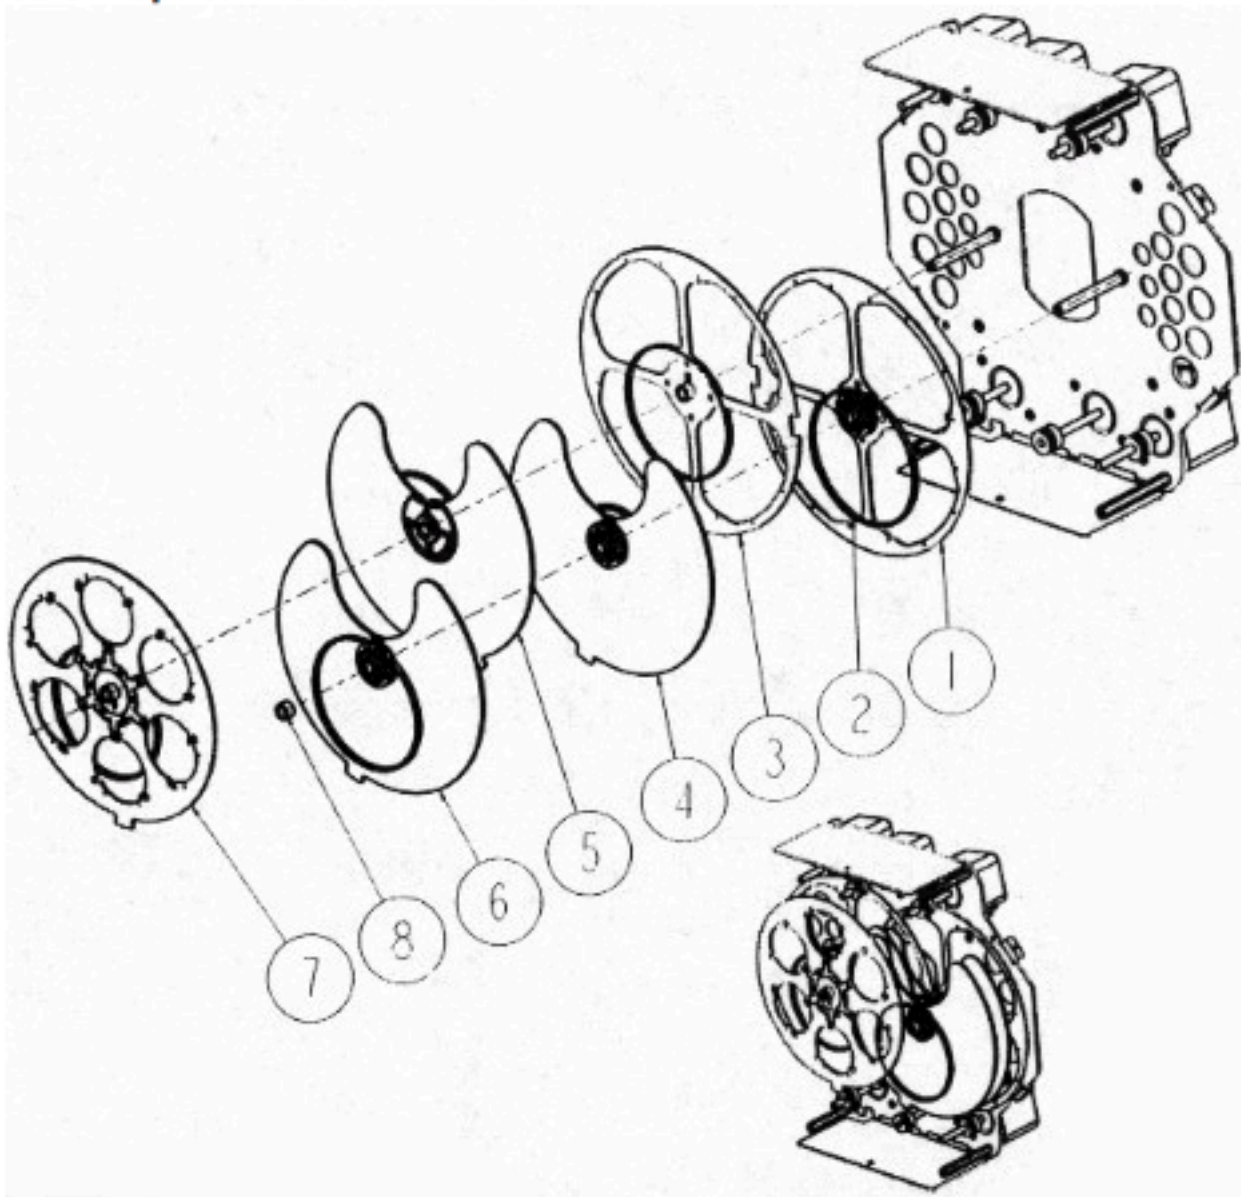

575 Series

Color: Optical Module Wheels

- | | | |
|----|----------|-------------------------|
| 1. | 80190017 | Frost Wheel |
| 2. | 99360015 | Belt, 1/8" Red Silicone |
| 3. | 80190016 | Lens Wheel |
| 4. | 80560038 | Wheel, Mixing Yellow |
| 5. | 80560036 | Wheel, Mixing Cyan |
| 6. | 80560037 | Wheel, Mixing Magenta |
| 7. | 80190015 | Color Wheel |
| 8. | 90702090 | Spacer, Bronze |