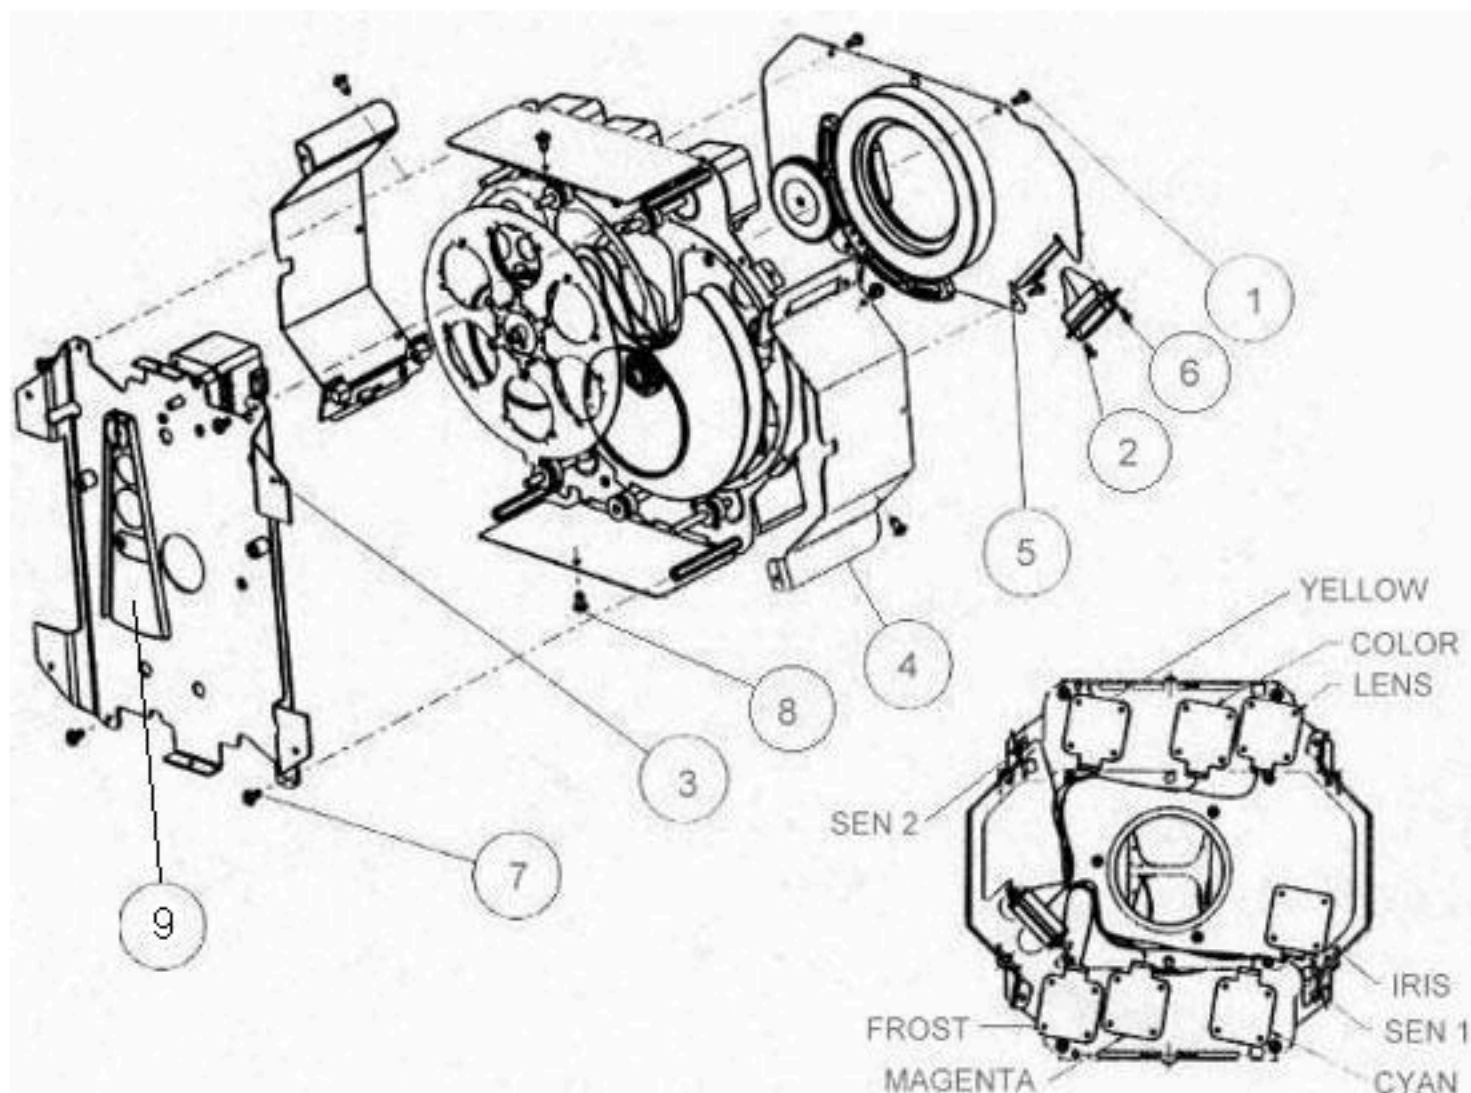

575 Series

Color: Optical Module Final

- | | | |
|----|----------|--|
| 1. | 90709101 | Screw, With Star Washer 6 - 32 x 1/4 |
| 2. | 90409027 | Wire Harness, Optical Module |
| 3. | 80071204 | Shutter Plate (plate only , not motor or hardware) |
| 4. | 80071203 | Light Block |
| 5. | 80290003 | Iris Assy. |
| 6. | 90709030 | Screw, Phil Pan #4 x 1/4 |
| 7. | 90709065 | Screw, Phil Pan 8 - 32 x 5/16 |
| 8. | 90709024 | Screw, Phil Pan #8 x 1/4 |
| 9. | 80210009 | Shutter Assembly (flag, hub, & hardware) |