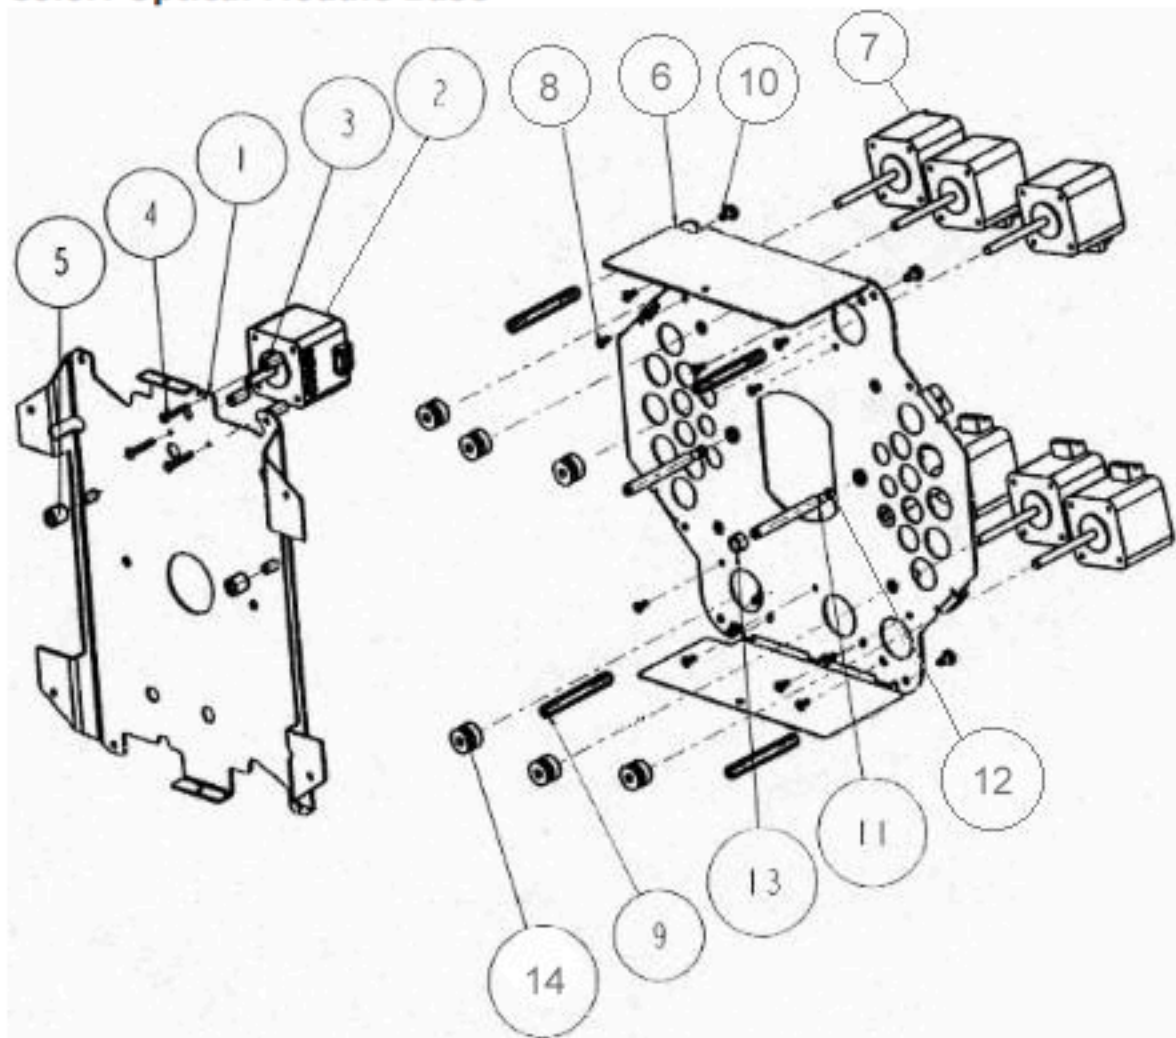

# 575 Series

Color: Optical Module Base

1.	80071204	Plate, Shutter Painted
2.	99270071	Motor 3V
3.	90702008	Spacer 1/4 x 1/4 #4 Thru
4.	90709066	Screw, Phil Pan 4 - 40 x 3/4
5.	90717024	Tubing, Silicone 3/16 ID
6.	80071205	Mount, Color Mixing
7.	99270073	Motor 4V
8.	90709073	Screw, Phil Pan 4 - 40 x 1/4
9.	99260098	Hex Standoff
10.	90709065	Screw, Phil Pan 8 - 32 x 5/16
11.	99260106	Shaft, Wheel
12.	90706063	Washer, Wave Beryllium
13.	90702090	Spacer, Bronze
14.	99360012	Pulley