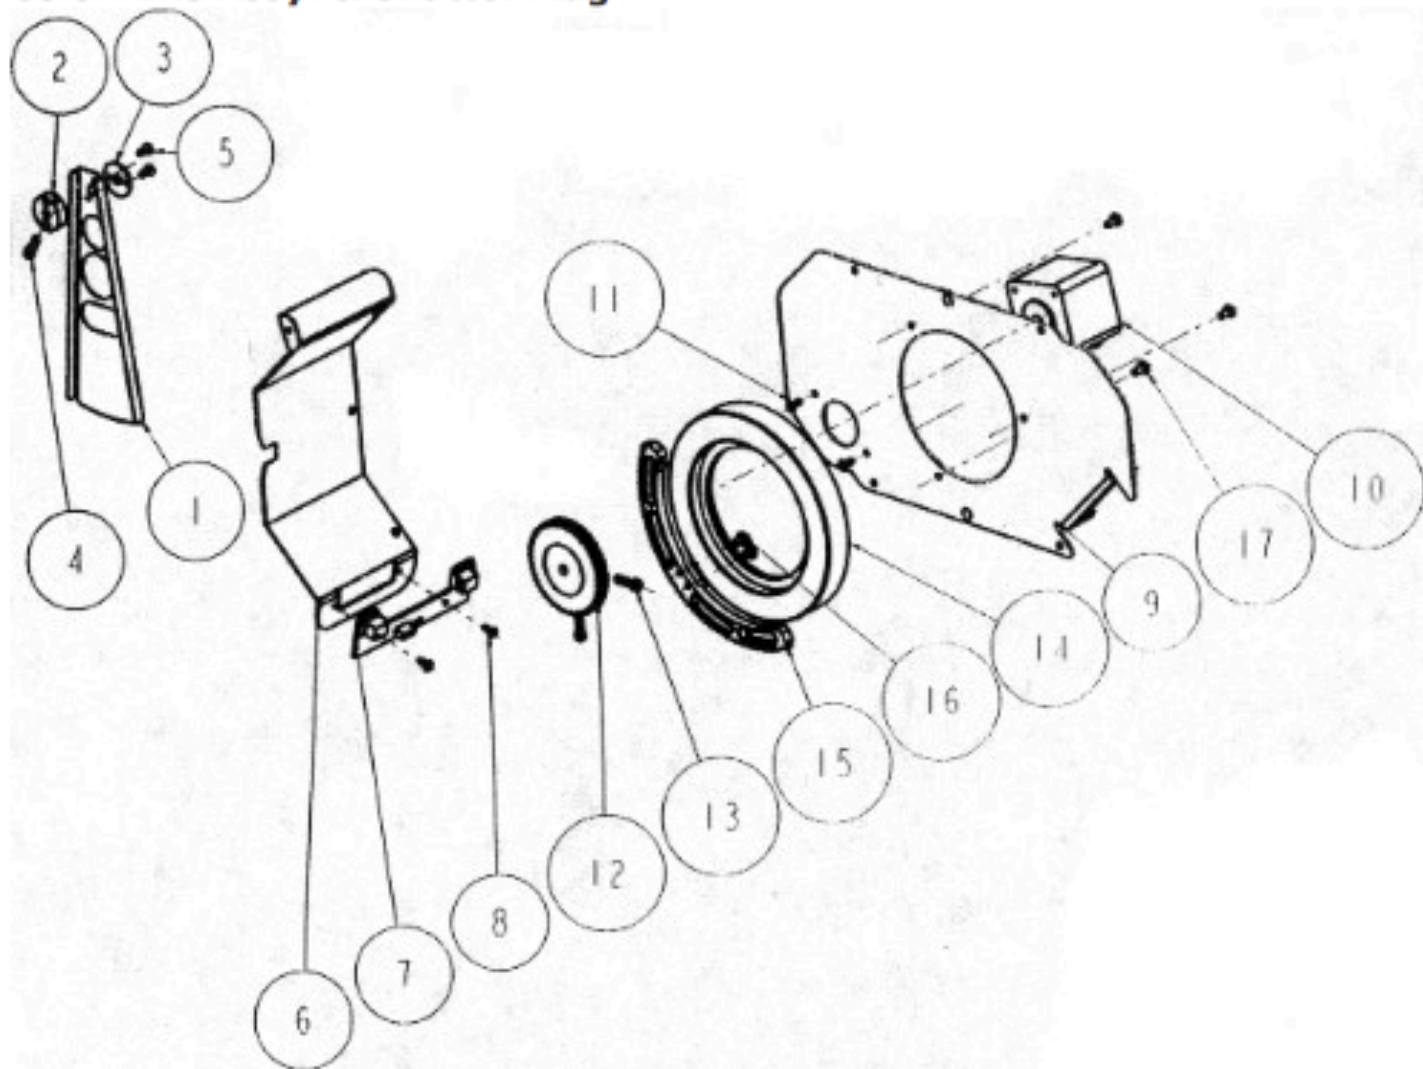

# 575 Series

Color: Iris Assy. & Shutter Flag

- |     |          |                               |
|-----|----------|-------------------------------|
| 1.  | 99110035 | Shutter Flag                  |
| 2.  | 85000041 | Shutter Hub                   |
| 3.  | 90706060 | Washer, Aluminum Shutter Flag |
| 4.  | 90707043 | Socket Cap 6 - 32 x 3/8       |
| 5.  | 90709073 | Screw, Phil Pan 4 - 40 x 1/8  |
| 6.  | 80071203 | Light Block                   |
| 7.  | 80050021 | Board, Wide Sensor            |
| 8.  | 90709030 | Screw, Phil Pan 4 - 20 x 1/4  |
| 9.  | 80071206 | Iris Mount                    |
| 10. | 99270070 | Motor 2V                      |
| 11. | 90709073 | Screw, Phil Pan 4 - 40 x 1/4  |
| 12. | 99290017 | Molded Gear, Iris             |
| 13. | 90707030 | Socket Cap 6 - 32 x 1/2       |
| 14. | 99290013 | Iris                          |
| 15. | 99290017 | Drive Gear, Iris              |
| 16. | 90707045 | Socket Cap 6 - 32 x 1/4       |
| 17. | 90709052 | Screw, Phil Pan 6 - 32 x 1/4  |