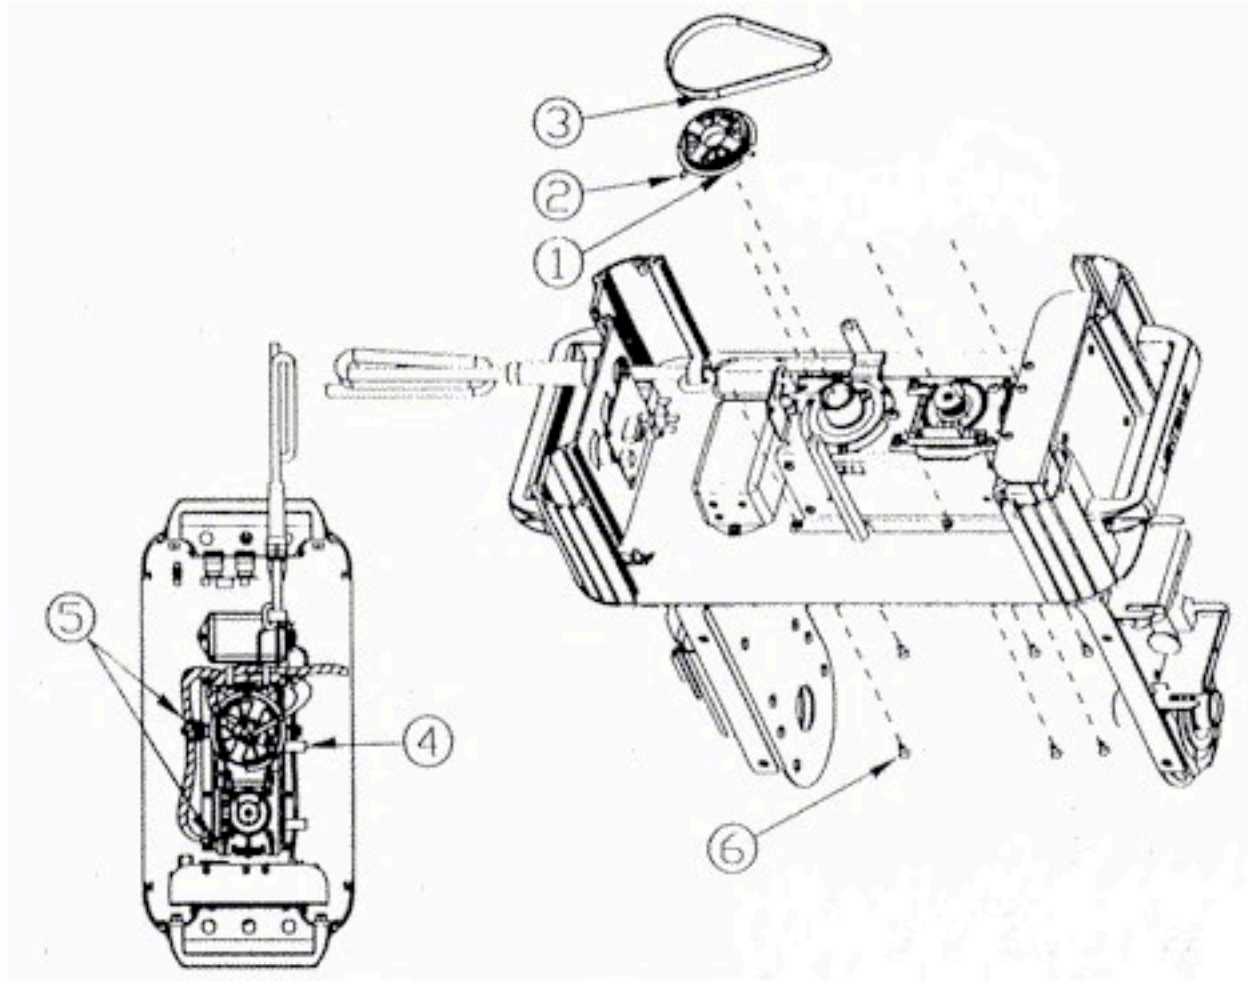

575 Series

Box Interior C

- | | | |
|----|----------|-------------------------------------|
| 1. | 99290011 | Gear, Pan/Tilt Molded |
| 2. | 90701083 | Set Screw, Cup Pt. 10 - 32 x 3/8 |
| 3. | 99360013 | Belt 3/8 W 68 Tooth |
| 4. | 90701082 | Clip, Snap |
| 5. | 99330007 | Tie Wrap |
| 6. | 90708005 | Screw, Socket Flathead 8 - 32 x 3/8 |