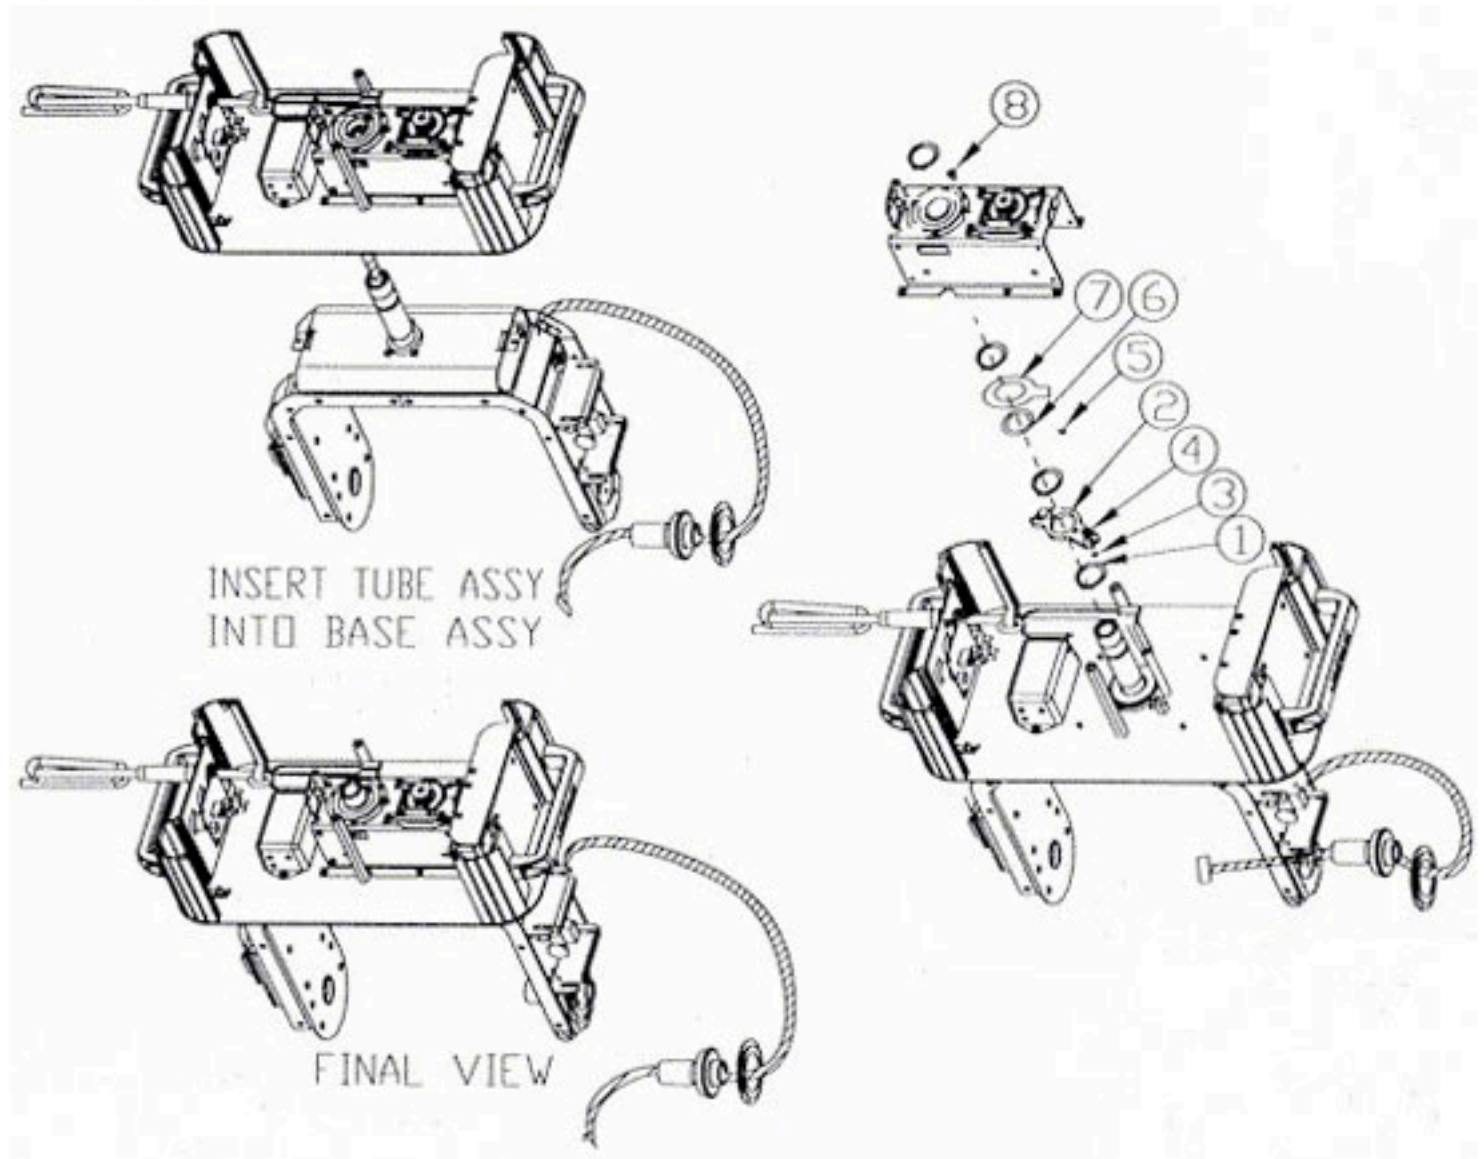

575 Series

Box Interior B

- | | | |
|----|----------|------------------------------------|
| 1. | 90701071 | Retainer Ring, Zinc Yellow |
| 2. | 80140028 | Damper, Shaft Tensioner (Pan/Tilt) |
| 3. | 90702135 | Spacer, .188 x 3/16 ID, 1/4 OD |
| 4. | 90703011 | Nut, Lock 10 - 32 Nylon Insert |
| 5. | 90707086 | Socket Cap, 6 -32 x 3/16 |
| 6. | 90706058 | Washer, Spring Stainless |
| 7. | 85000062 | Stop, Pan |
| 8. | 90709020 | Screw, Phil Pan 10 -32 x 3/8 |