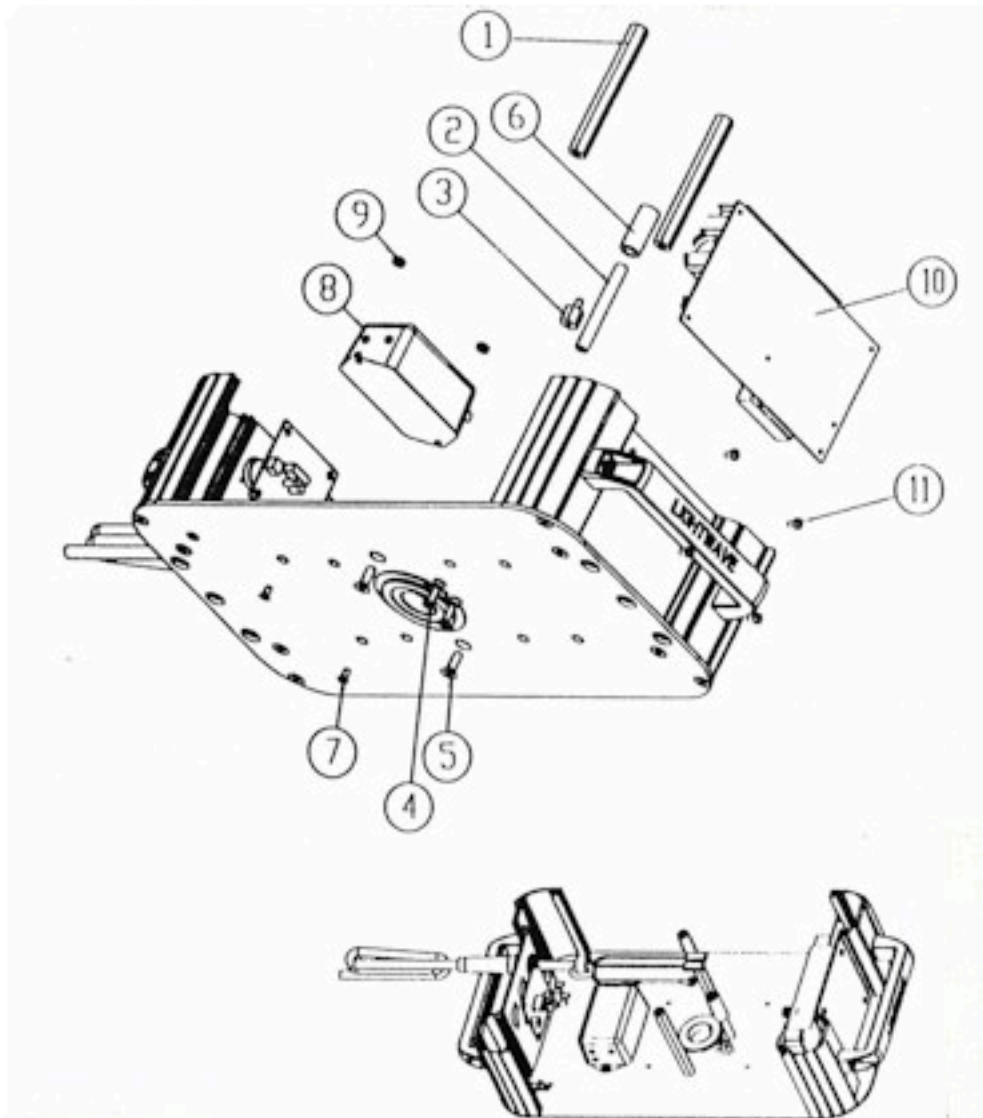

575 Series

Box Interior A

1. 90702066 Hex Housing Standoff
2. 90702001 Standoff 10 - 32 x 3/8 x 3"
3. 90702110 Standoff 1/2 Hex M-F 10 - 32 x 1/2
4. 90708009 Screw, Socket Flathead 10 - 32 x 1/2
5. 90708013 Screw, Socket Flathead 1/4 20 x 3/4
6. 90717022 Tubing, 3/8 SAE 30R7 Fuel
7. 90708005 Screw, Socket Flathead 8 - 32 x 3/8
8. 90601028 Filter, 10 Amp EMI
9. 90703023 Nut, Keps 8 - 32
10. 80050024 Board, Motor Power Supply
11. 90709065 Screw, Phil Pan 8 - 32 x 5/16