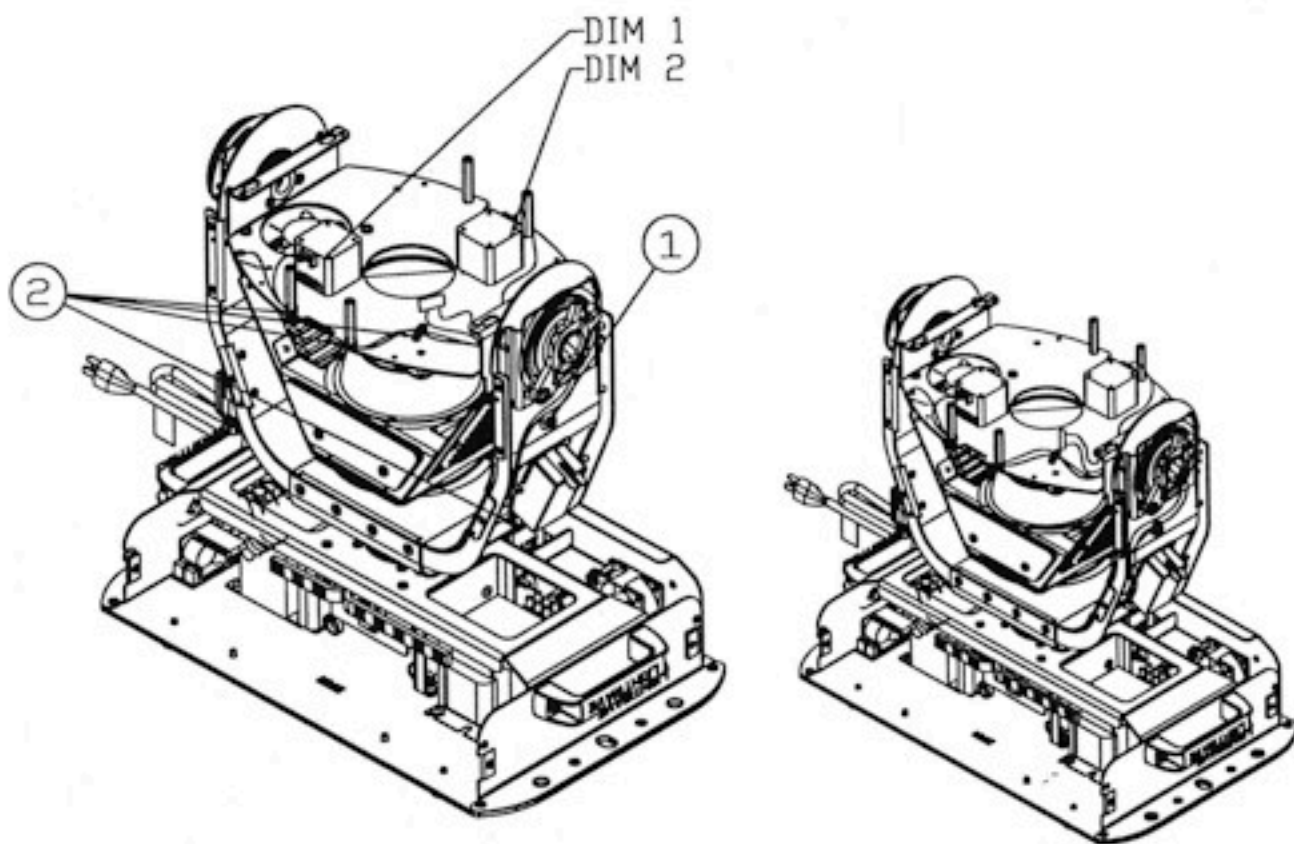

250 Series

Yoke B

- | | | |
|----|----------|-----------------|
| 1. | 90703023 | Keps Nut 8 - 32 |
| 2. | 99330007 | Tie Wrap |