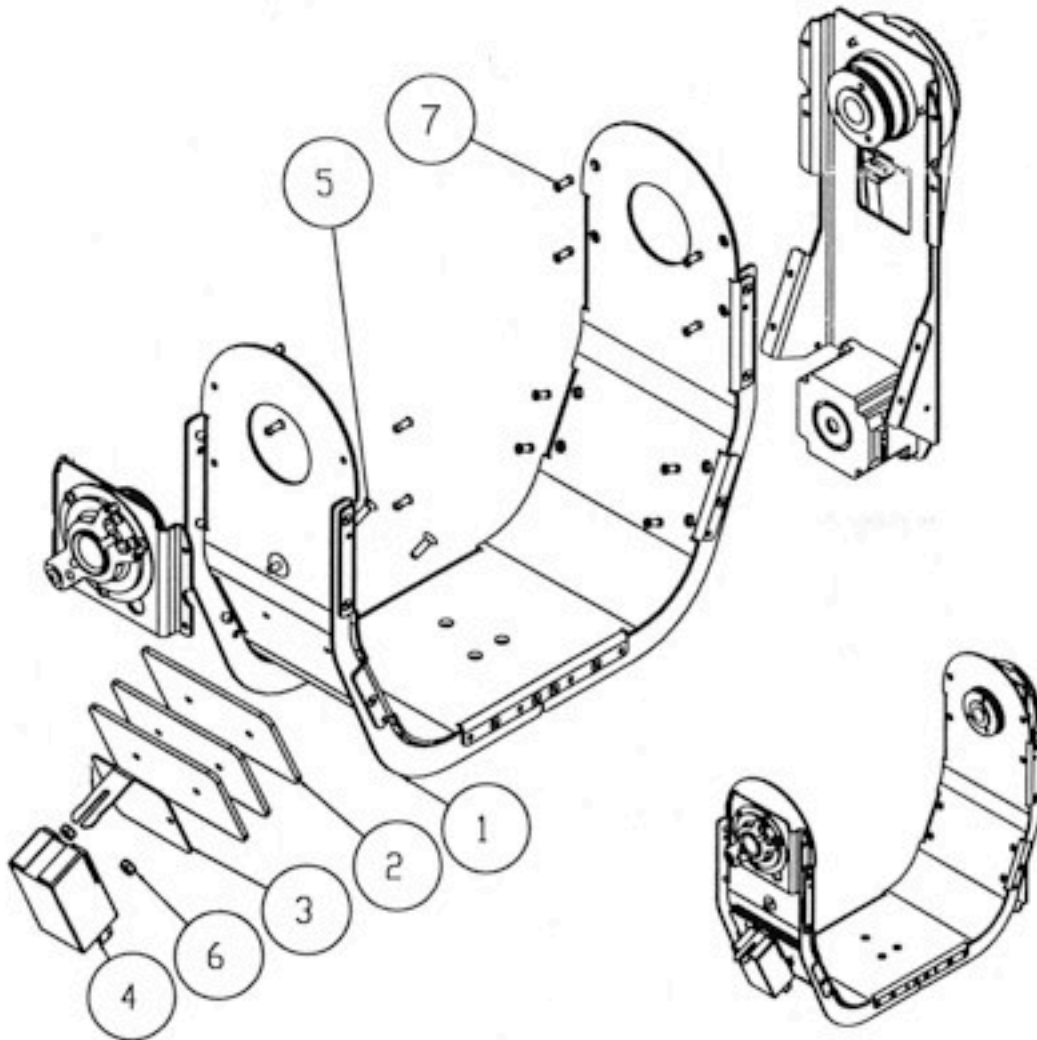

## 250 Series

### Yoke Assy.

1. 80071499 Yoke Assy.
2. 85000174 Counterweight, Yoke Arm
3. 99260187 Bracket, Ignitor
4. 80250003 Ignitor
5. 90711033 Screw, Phil Flat 8 - 32 x 5/8
6. 90703023 Keps Nut, 8 - 32
7. 90701161 Rivet, Type 54