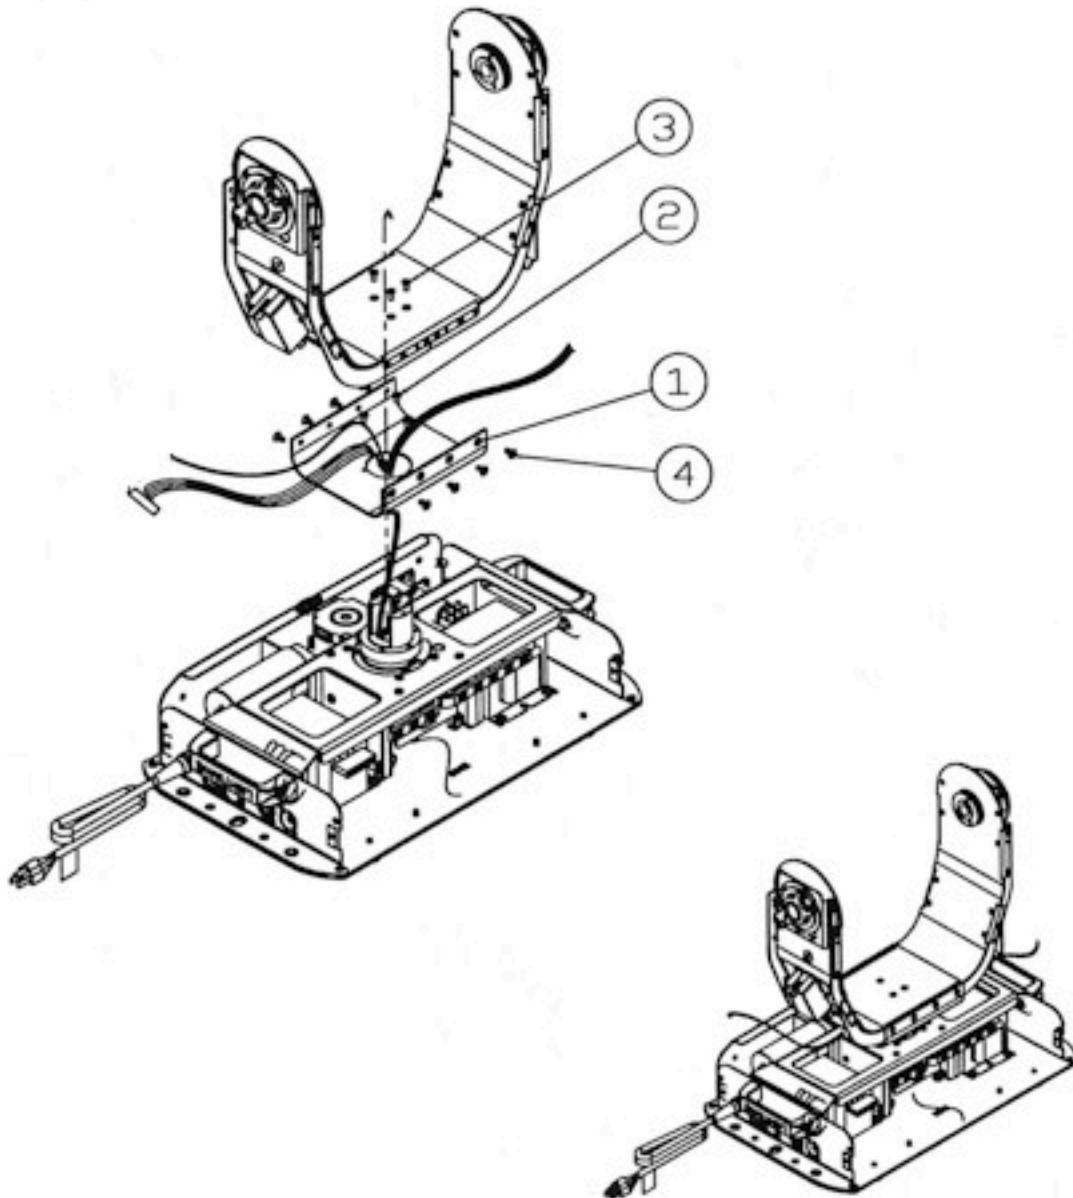

## 250 Series

### Yoke A

- |    |          |                               |
|----|----------|-------------------------------|
| 1. | 80071273 | Bracket, Yoke Support         |
| 2. | 90709136 | Screw, Phil Pan 8 - 32 x 5/16 |
| 3. | 90709141 | Screw, Phil Flat 8 - 32 x 3/8 |
| 4. | 90711034 | Screw, Phil Flat #8 x 3/8     |