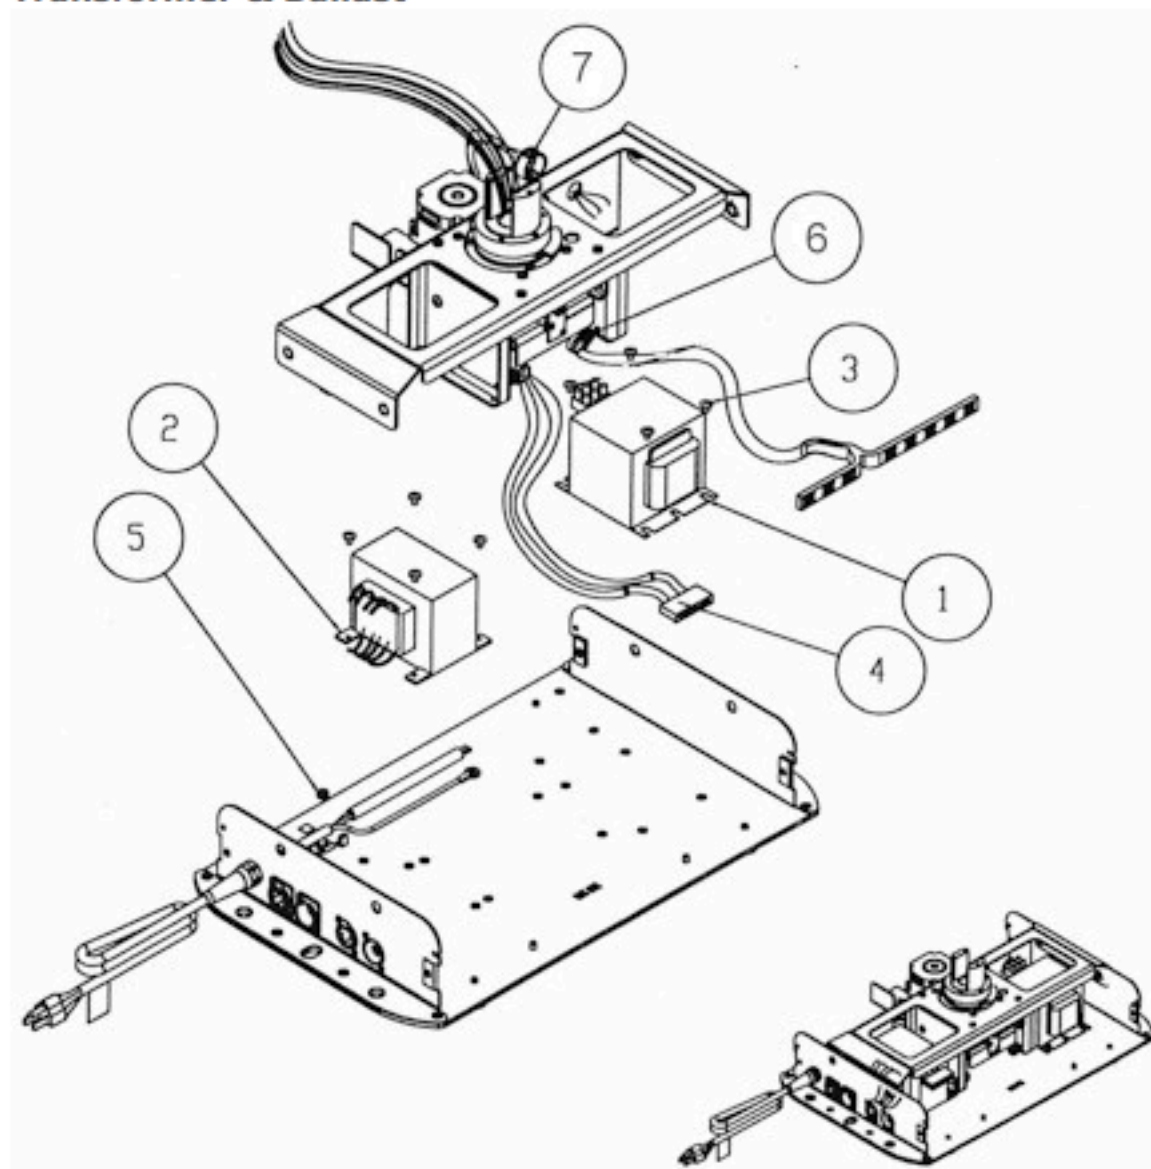

250 Series

Transformer & Ballast

- | | | |
|----|----------|--------------------------------|
| 1. | 80330005 | Ballast Assy. |
| 2. | 80230009 | Transformer Assy. |
| 3. | 90709140 | Screw, Phil Truss 8 - 32 x 1/4 |
| 4. | 90409047 | Wire Harness, Ballast/Ignitor |
| 5. | 90703023 | Keps Nut 8 - 32 |
| 6. | 90701082 | Clip, Snap .5 ID |
| 7. | 90410102 | Grommet, Snap Bushing .5 ID |