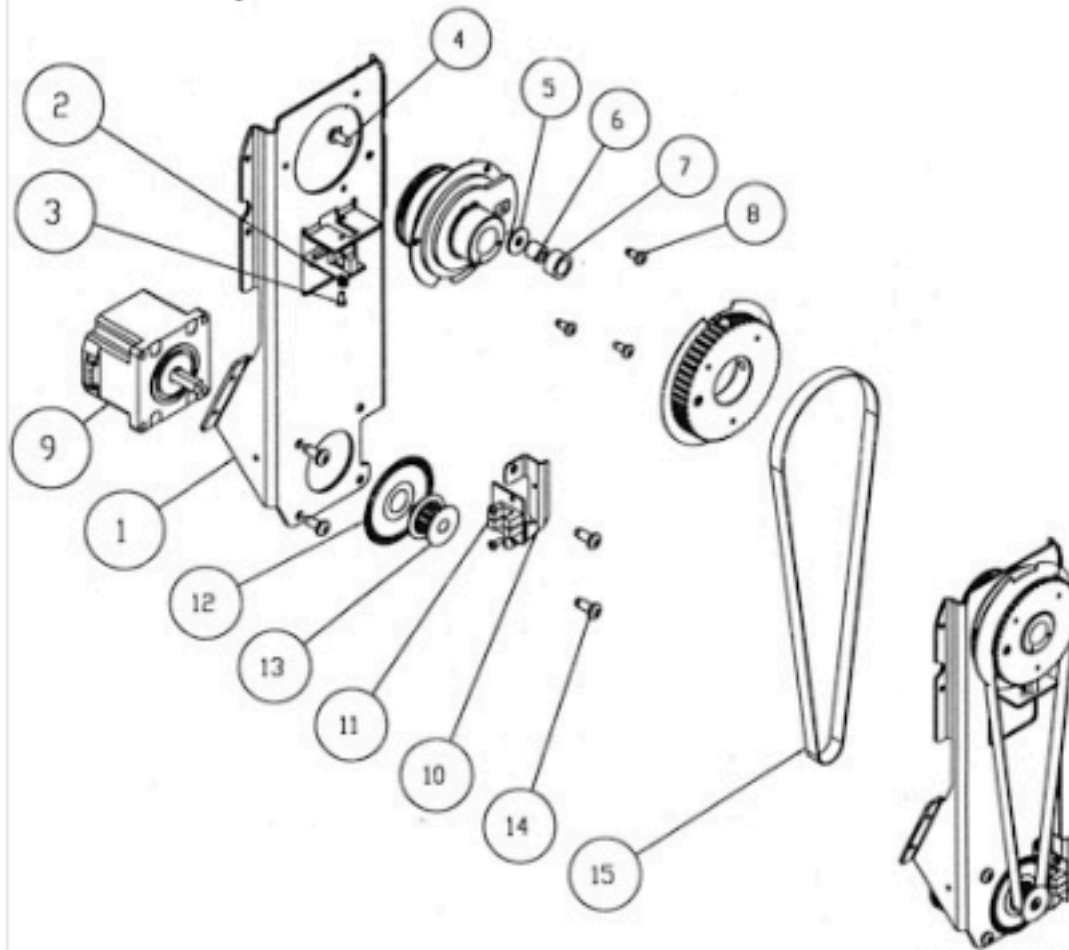

250 Series Tilt Motor Assy.

- | | | |
|-----|-----------|---|
| 1. | 99260185 | Bracket, Tilt Bearing Gear Side |
| 2. | 80040019T | Board, Sensor Assy. |
| 3. | 90709129 | Screw, Phil Pan #4 x 1/4 |
| 4. | 90709148 | Screw, Phil Pan 10 - 32 x 3/8 |
| 5. | 90706056 | Washer, Flat #10 |
| 6. | 90702120 | Standoff 10 -32 |
| 7. | 90717022 | Tubing, 3/8" Fuel |
| 8. | 90709142 | Screw, Phil Pan #8 x 1/4 With Star Washer |
| 9. | 99270028 | Motor |
| 10. | 99260225 | Bracket, Encoder Sensor |
| 11. | 80010103 | Board, Dual Sensor |
| 12. | 99180029 | Encoder Wheel |
| 13. | 99430017 | Pinion Gear |
| 14. | 90709124 | Screw, Phil Pan #10 x 1/2 |
| 15. | 99360014 | Timing Belt 3/8" |