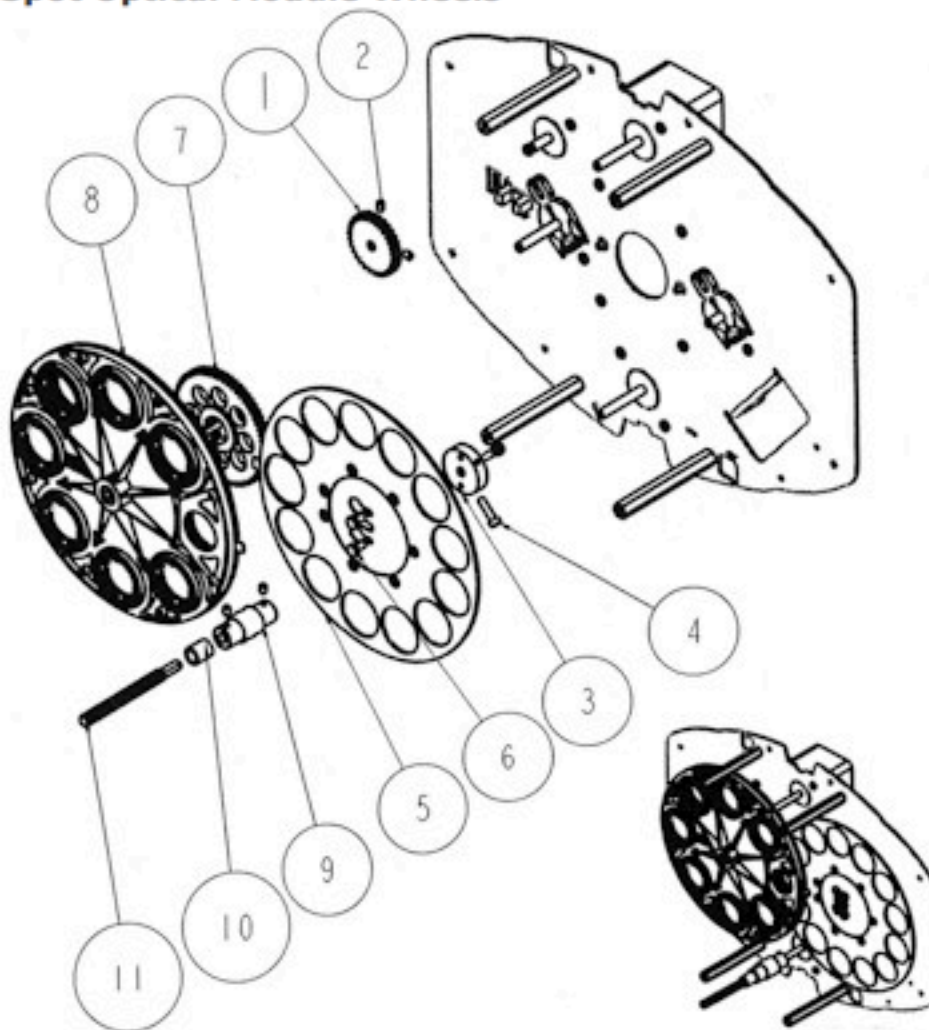

250 Series

Spot Optical Module Wheels

- | | | |
|-----|----------|---------------------------------|
| 1. | 99430012 | Gear, Litho Rotate Drive Small |
| 2. | 90707093 | Set Screw, Socket 6 - 32 x 3/16 |
| 3. | 99400026 | Hub |
| 4. | 90707030 | Socket Cap 6 - 32 x 1/2 |
| 5. | 80190026 | Color Wheel |
| 6. | 90704006 | Bolt, Hex 6 - 32 x 1/4 |
| 7. | 99430006 | Gear, Litho Rotate Drive Large |
| 8. | 80200017 | Litho Wheel Assy. With Lithos |
| 9. | 90701137 | Coupler |
| 10. | 85000171 | Homing Stop, Focus |
| 11. | 90721006 | Focus Drive Screw |