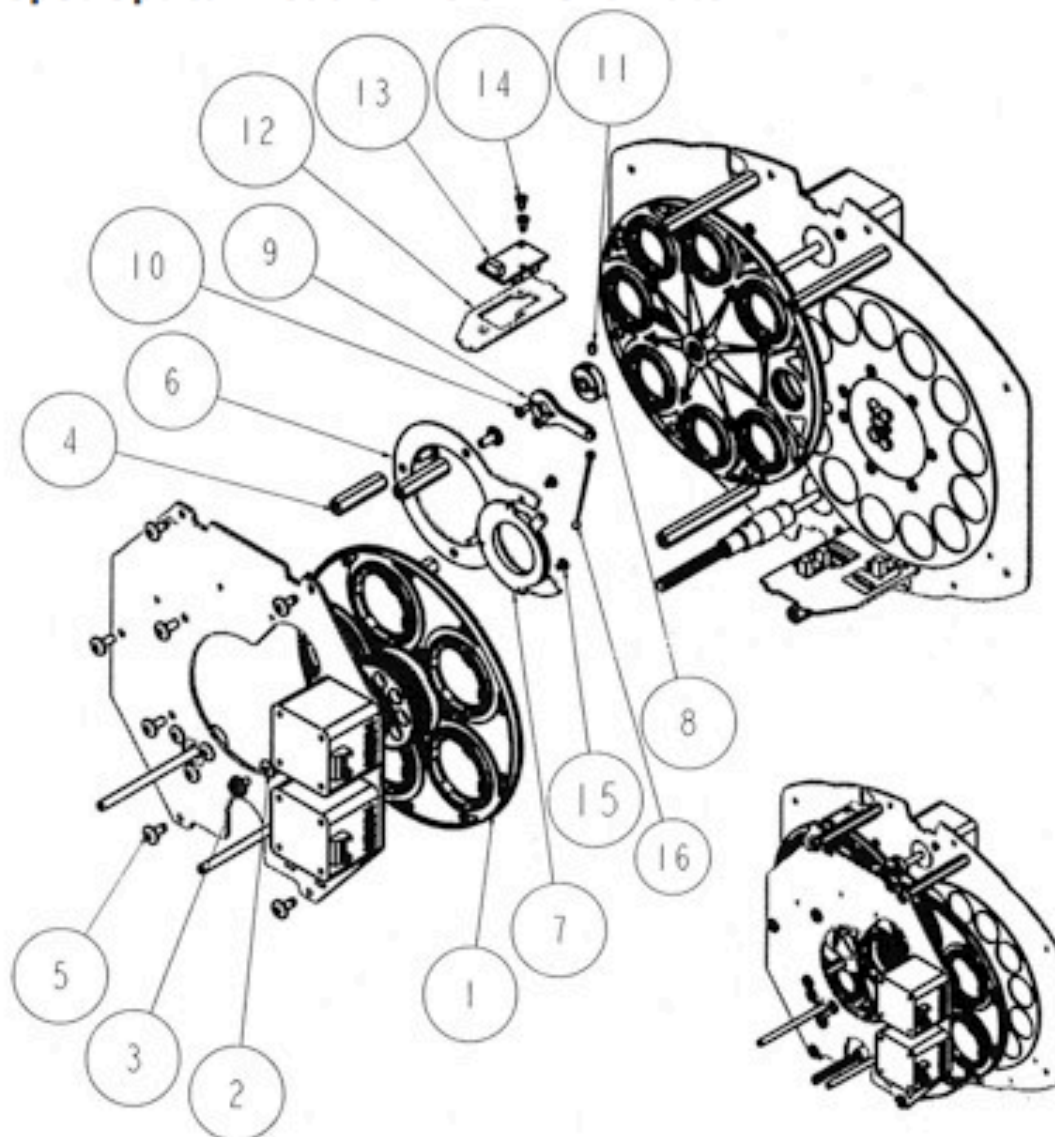

250 Series

Spot Optical Module Iris & Front Plate

- | | | |
|-----|-----------|--|
| 1. | 80190042 | Effects Wheel Assy. With Glass |
| 2. | 90706081 | Washer, Conical Steel Spring #6 |
| 3. | 90704034 | Bolt, Hex Slot 6 - 32 x 1/4 |
| 4. | 90702123 | Standoff, Iris Mount |
| 5. | 90709136 | Screw, Phil Pan #8 x 5/16 With Star Washer |
| 6. | 99260223 | Plate, Iris Mount |
| 7. | 99290020 | Iris |
| 8. | 99400022 | Hub |
| 9. | 99290019 | Arm, Iris Actuator |
| 10. | 90709118 | Screw, 4 - 40 x 5/16 |
| 11. | 90707093 | Set Screw, Socket 6 - 32 x 3/16 |
| 12. | 99260218 | Bracket, Single Sensor |
| 13. | 80040019T | Board, Sensor Assy. |
| 14. | 90709129 | Screw, Phil Pan #4 x 1/4 |
| 15. | 90707123 | Screw, Phil Pan 4 - 40 x 1/8 |
| 16. | 99290021 | Clevis Arm Assy. |