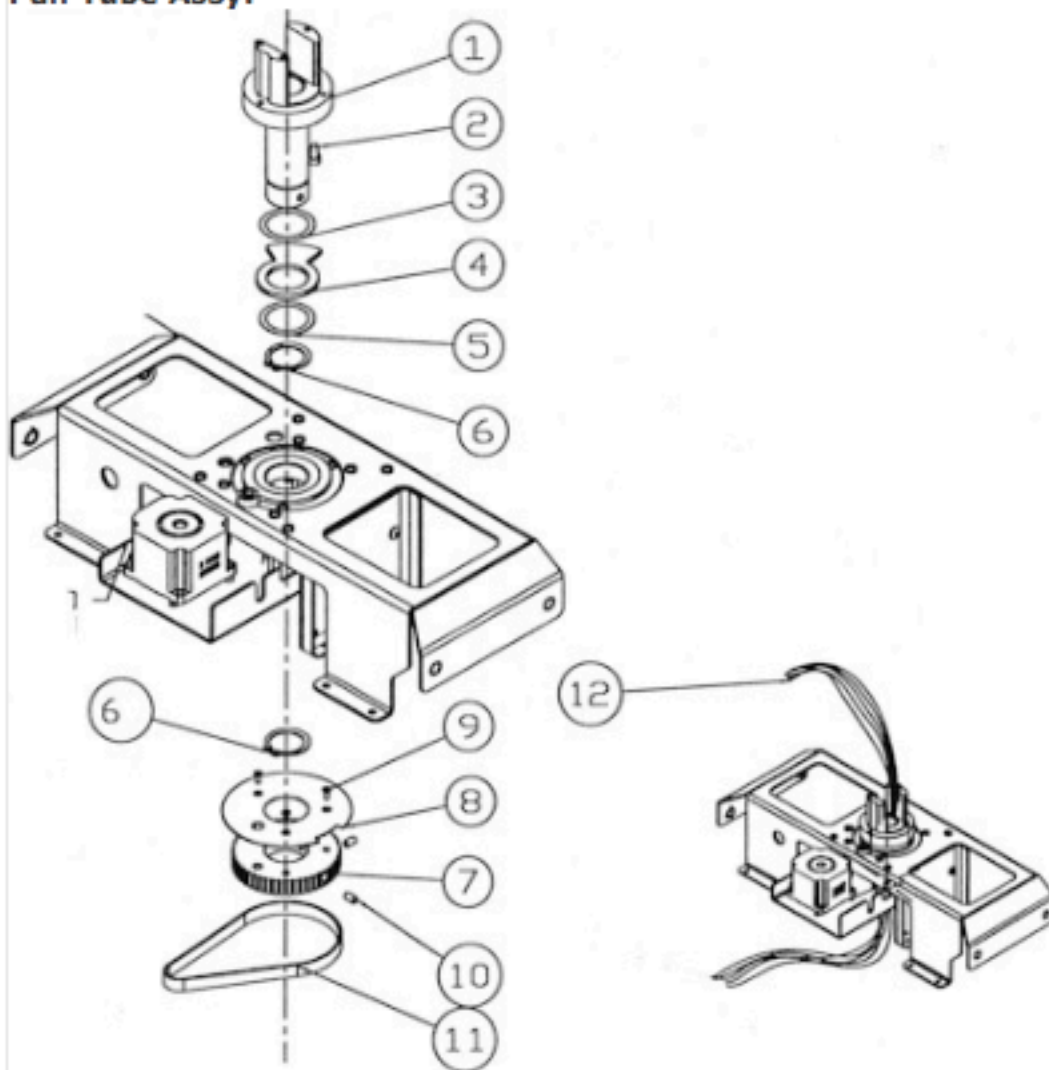

250 Series

Pan Tube Assy.

1.	99140006	Pan Tube
2.	90707033	Socket Cap, 10 -32 x .375
3.	90706090	Washer, Nylon
4.	99260193	Pan Stop
5.	90706058	Washer, Spring Stainless
6.	90701071	Retainer Ring, Zinc
7.	99430044	Gear, Machined
8.	99360016	Flange, Gear
9.	90711039	Screw, Phil Flat 4 - 40 x 5/16
10.	90701083	Set Screw, 10 - 32 x 3/8
11.	99360006	Belt, Timing
12.	90409052	Wire Harness, Motors