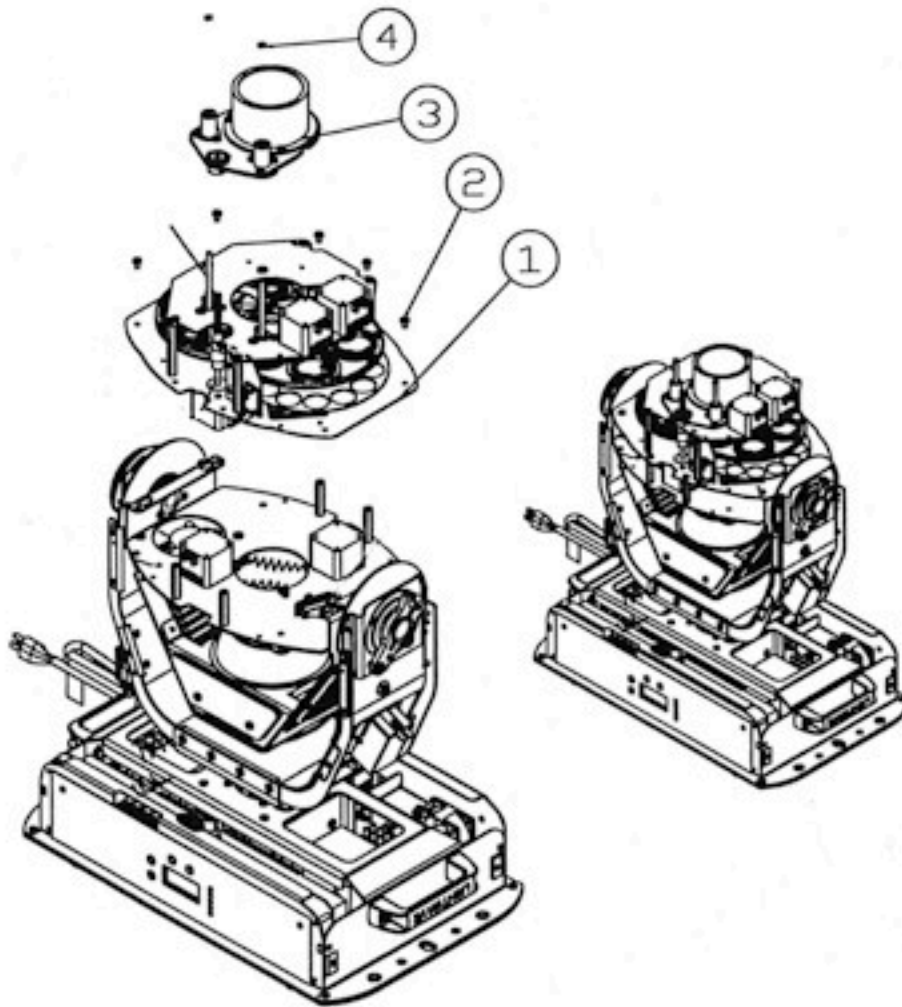

## 250 Series

### Optical Module-to-Head, Spot

- |    |          |                                 |
|----|----------|---------------------------------|
| 1. | 80570006 | Optical Assembly, Spot 250      |
| 2. | 90709136 | Screw, Phil Pan 8 - 32 x 5/16   |
| 3. | 40060001 | Lens 18 Degree, 75mm            |
| 4. | 90701162 | Clip, Retaining Ring Grooveless |