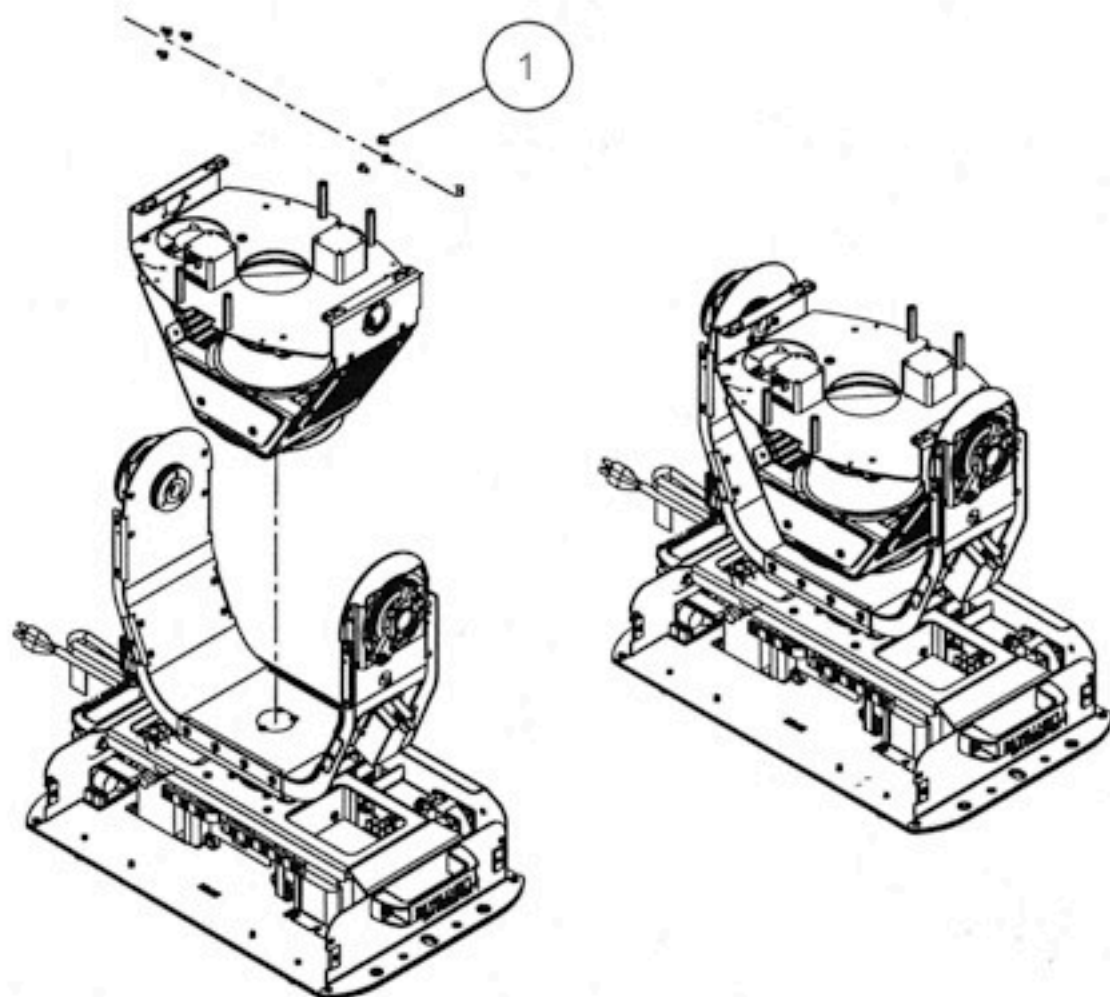

## 250 Series Head-to-Yoke

1. 90709136 Screw, Phil Pan 8 - 32 x 5/16