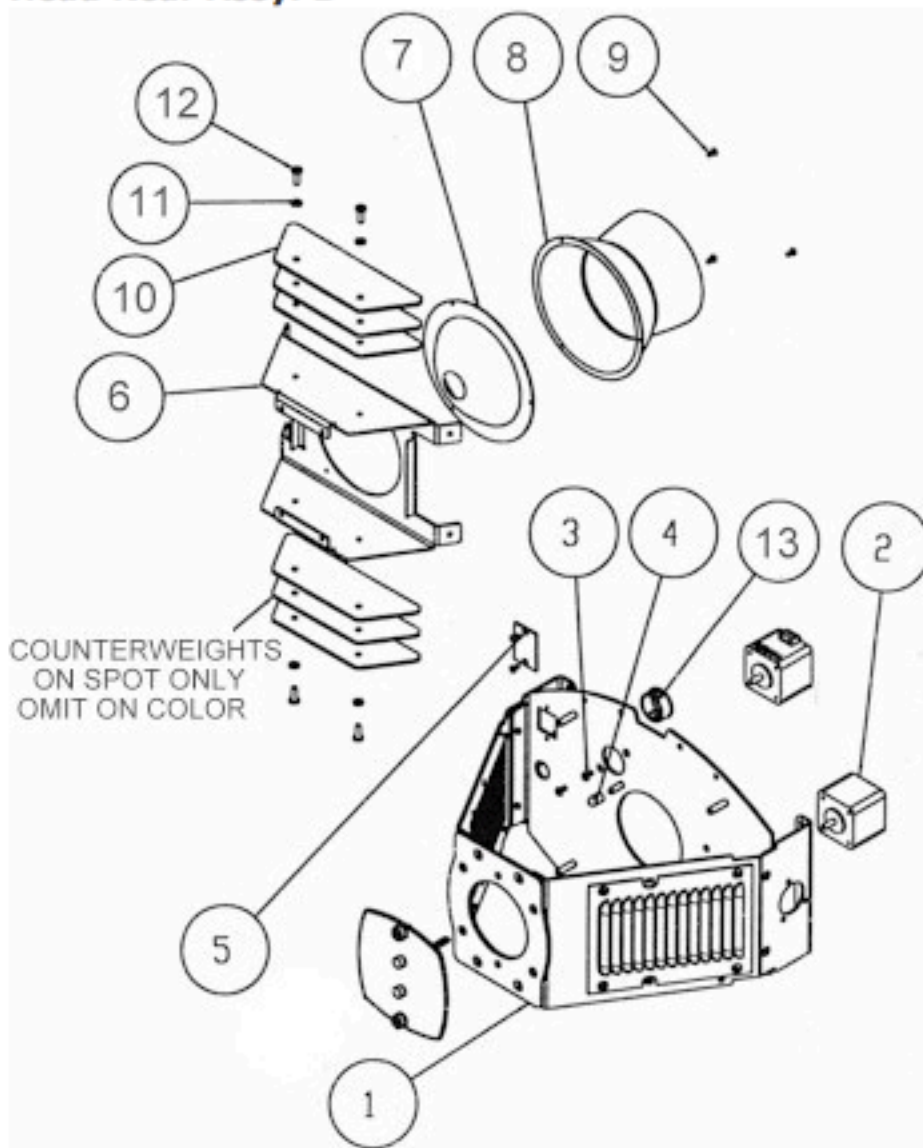

250 Series

Head Rear Assy. B

- | | | |
|-----|----------|--------------------------------|
| 1. | 80071321 | Chassis, Rear Head Assy. |
| 2. | 99270070 | Motor, 2V |
| 3. | 90711038 | Screw, Phil Flat 4 - 40 x 5/16 |
| 4. | 90717029 | Tubing, Silicone Red |
| 5. | 80010098 | Board, Thermal Sensor |
| 6. | 80071327 | Mount, Reflector |
| 7. | 99130011 | Rear Reflector |
| 8. | 99130012 | Front Reflector |
| 9. | 90709030 | Screw, Phil Pan #4 x 1/4 |
| 10. | 85000172 | Plate, Counterweight |
| 11. | 90706054 | Washer, Lock #8 Internal Tooth |
| 12. | 90709074 | Screw, Phil Pan #8 x 1/2 |
| 13. | 90410102 | Grommet, Snap Bushing |