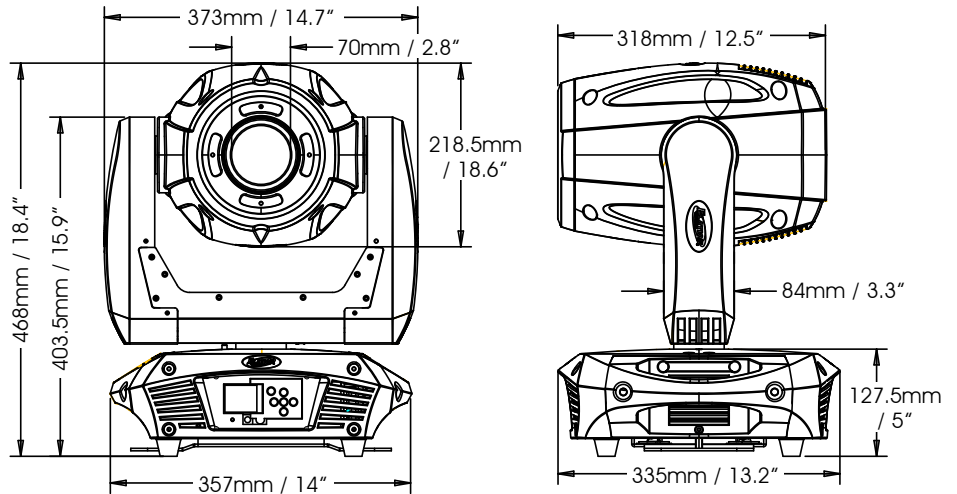

PLATINUM SPOT LED

- . LED Lamp Source with Comparable Output to 250 Discharge
- . Nearly 1/2 Power Consumption of 250
- . Improved Optics and Flat Beam Field
- . 50,000 Hour Solid State LED Lamp Source Life
- . cETLus approved

SHUTTER/DIMMER Variable speed Shutter / Strobe
Smooth Electronic Dimmer 0-100%

LIGHT SOURCE Lamp: LED 90W CRI 70 6,500K
7,478 lux / 695 fc @ 10'

OPTICAL SYSTEM 16° beam angle

MOVEMENT Pan/Tilt: 540/630 x 265

CONTROL 16 Channels DMX
3-pin & 5-pin DMX

POWER SUPPLY 240W MAX / 120v-240V 50/60hz

DIMENSIONS (LxWxH) 16.75" x 16.75" x 19.75" / 425 x 425 x 502 mm

Weight 48.5lbs / 22 kg

Colors

Rotating Gobos

Static Gobos

REAR

ADDRESS

FUNCTION

Platinum Spot LED Photometric Beam Angle Data

Standard 16° Beam Angle

$$\text{LUX} \times 0.0929 = \text{FC}$$

6123 FC / 65910 LUX 1506 FC / 16210 LUX 695 FC / 7478 LUX