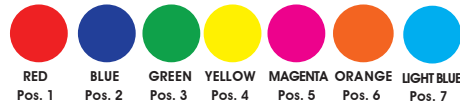

38° MAX ZOOM

Distance	2.5m	8.2 ft	5m	16.4 ft	7.5m	24.6 ft
Diameter	1.72	5.6	3.45	11.3	5.2	17.1
Photometrics	lux	fc	lux	fc	lux	fc
FULL ON	6,100	567	5,854	544	3,510	326

COLORS AND GOBOS

COLOR FLAGS

COLOR WHEEL