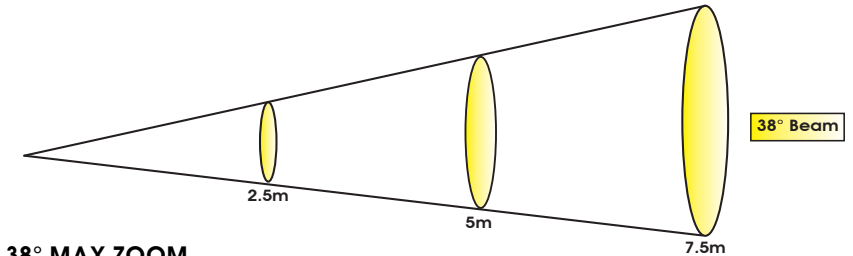

SIZE / WEIGHT

Length: 17.7" (450mm)
Width: 20.7" (525mm)
Vertical Height: 29.3" (745mm)
Weight: 75.0 lbs. (34.0kg)

ELECTRICAL / THERMAL

AC 100-240V - 50/60Hz
650W Max Power Consumption
14°F to 113°F (-10°C to 45°C)

APPROVALS / RATINGS

PHOTOMETRIC DATA

11° MIN ZOOM

Distance	2.5m	8.2 ft	5m	16.4 ft	7.5m	24.6 ft
Diameter	0.5	1.6	1.02	3.3	1.52	5.0
Photometrics	lux	fc	lux	fc	lux	fc
FULL ON	48,160	4,474	11,200	1,040	5,584	519

38° MAX ZOOM

Distance	2.5m	8.2 ft	5m	16.4 ft	7.5m	24.6 ft
Diameter	1.72	5.6	3.45	11.3	5.2	17.1
Photometrics	lux	fc	lux	fc	lux	fc
FULL ON	6,100	567	5,854	544	3,510	326

COLORS AND GOBOS

COLOR FLAGS

COLOR WHEEL