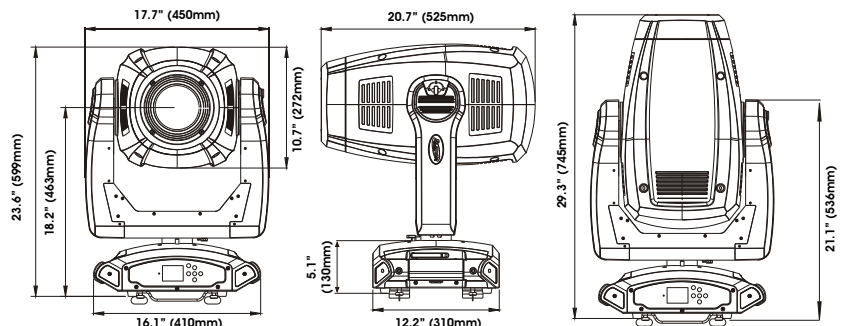

SIZE / WEIGHT

Length: 17.7" (450mm)
Width: 20.7" (525mm)
Vertical Height: 29.3" (745mm)
Weight: 75.0 lbs. (34.0kg)

ELECTRICAL / THERMAL

AC 100-240V - 50/60Hz
650W Max Power Consumption
14°F to 113°F (-10°C to 45°C)

38° MAX ZOOM

Distance	2.5m	8.2 ft	5m	16.4 ft	7.5m	24.6 ft
Diameter	1.72	5.6	3.45	11.3	5.2	17.1
Photometrics	lux	fc	lux	fc	lux	fc
FULL ON	6,100	567	5,854	544	3,510	326

COLORS AND GOBOS

COLOR FLAGS

COLOR WHEEL

INTERCHANGEABLE-ROTATING GOBO WHEEL 1 - OD: Ø28.8mm ID: Ø24.0mm**

INTERCHANGEABLE STATIC-FIXED GOBO WHEEL 2 - OD: Ø27.0mm ID: Ø22.0mm**

****IMPORTANT NOTICE REGARDING GOBO DIMENSIONS AND CUSTOM GOBOS**

OD = Outside Diameter | ID = Image Diameter
Due to varying manufacturing processes, it is highly recommended to provide a gobo and holder sample from the fixture to 3rd party custom gobo vendors for accurate sizing.

DIMENSIONAL DIAGRAMS

Specifications are subject to change without notice ©Elation Professional 12/23/16