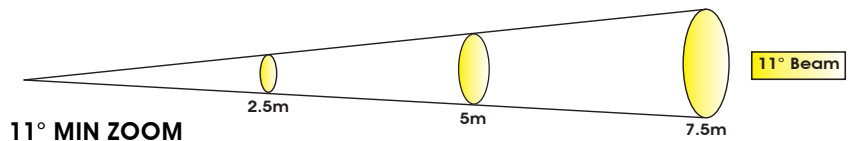

PHOTOMETRIC DATA

11° MIN ZOOM

Distance	2.5m	8.2 ft	5m	16.4 ft	7.5m	24.6 ft
Diameter	0.5	1.6	1.02	3.3	1.52	5.0
Photometrics	lux	fc	lux	fc	lux	fc
FULL ON	48,160	4,474	11,200	1,040	5,584	519