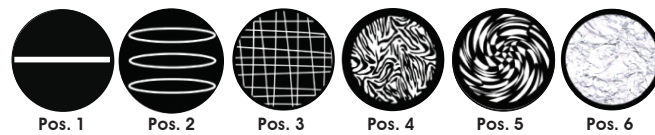

INTERCHANGEABLE-ROTATING GOBO WHEEL 1 - OD: Ø28.8mm** ID: Ø24.0mm