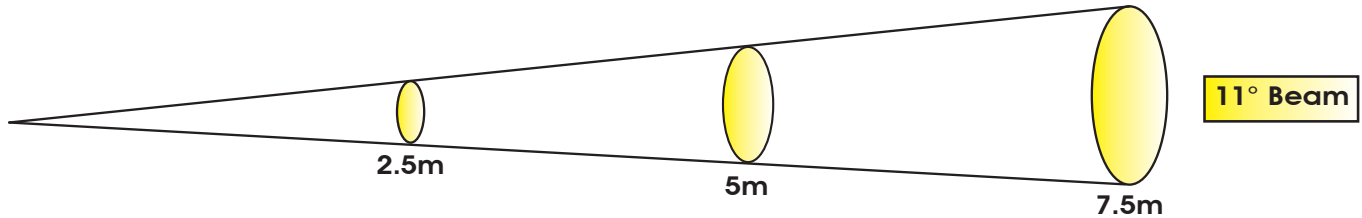

## Photometric Data

Specifications are subject to change without any prior written notice.

Distance	2.5m	8.2 ft	5m	16.4 ft	7.5m	24.6 ft
Diameter	0.5	1.6	1.02	3.3	1.52	5.0
Photometrics	lux	fc	lux	fc	lux	fc
FULL ON	48,160	4,474	11,200	1,040	5,584	519

Distance	2.5m	8.2 ft	5m	16.4 ft	7.5m	24.6 ft
Diameter	1.72	5.6	3.45	11.3	5.2	17.1
Photometrics	lux	fc	lux	fc	lux	fc
FULL ON	6,100	567	5,854	544	3,510	326

Elation Professional USA | 6122 S. Eastern Ave. | Los Angeles, CA. 90040  
 323-582-3322 | 323-832-9142 fax | www.elationlighting.com | info@elationlighting.com