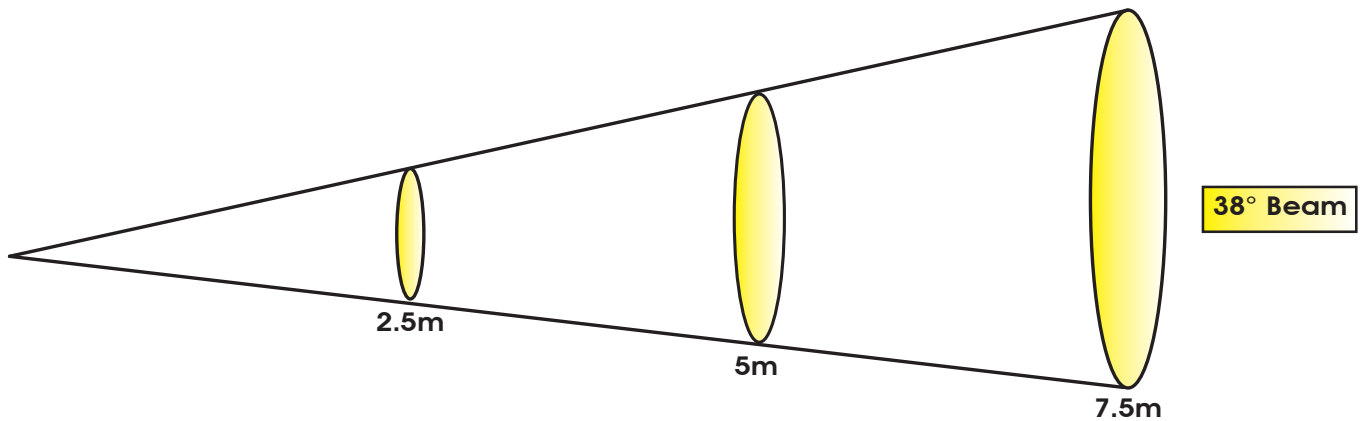

## Photometric Data

Specifications are subject to change without any prior written notice.

Distance	2.5m	8.2 ft	5m	16.4 ft	7.5m	24.6 ft
Diameter	0.5	1.6	1.02	3.3	1.52	5.0
Photometrics	lux	fc	lux	fc	lux	fc
FULL ON	48,160	4,474	11,200	1,040	5,584	519

Distance	2.5m	8.2 ft	5m	16.4 ft	7.5m	24.6 ft
Diameter	1.72	5.6	3.45	11.3	5.2	17.1
Photometrics	lux	fc	lux	fc	lux	fc
FULL ON	6,100	567	5,854	544	3,510	326

Elation Professional USA | 6122 S. Eastern Ave. | Los Angeles, CA. 90040  
 323-582-3322 | 323-832-9142 fax | www.elationlighting.com | info@elationlighting.com