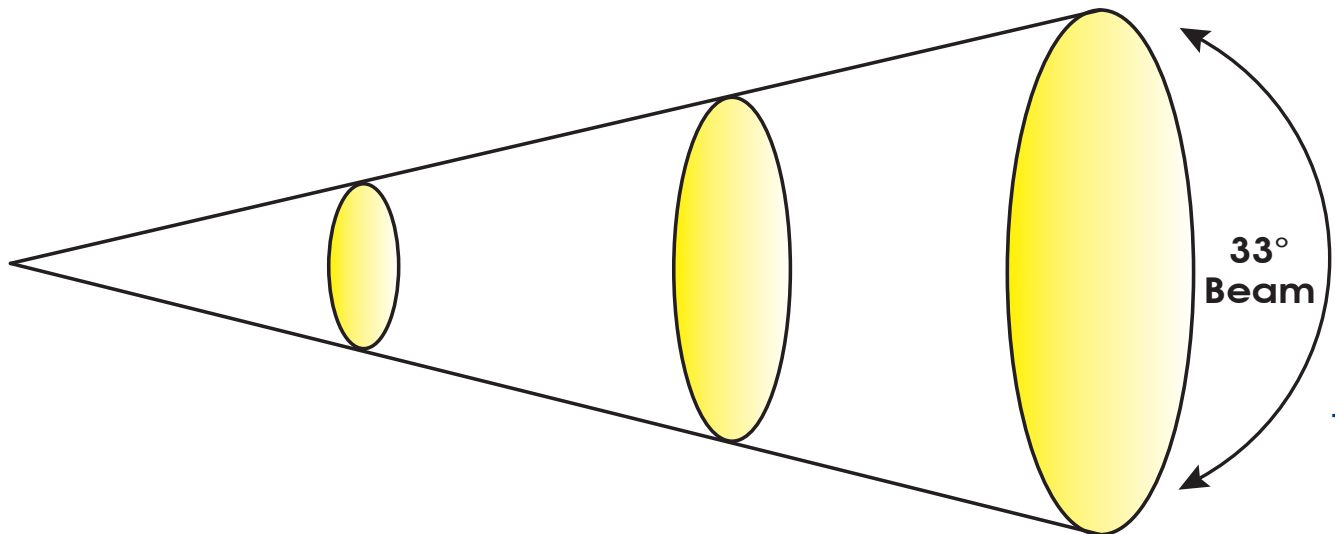

PLATINUM SPOT LED PRO II™

SKU# EPS060

Photometric Data

Specifications subject to change without any prior written notice.

MIN ZOOM	m	ft	m	ft	m	ft
	Distance	2.5	8.2	5	16.4	7.5
15° Beam Diameter	0.68	2.2	1.28	4.2	1.89	6.2
	lux	fc	lux	fc	lux	fc
Full ON	12,200	1133	3,488	324	1,637	152

MAX ZOOM	m	ft	m	ft	m	ft
	Distance	2.5	8.2	5	16.4	7.5
33° Beam Diameter	1.44	4.7	2.88	9.4	4.33	14.2
	lux	fc	lux	fc	lux	fc
Full ON	3,110	289	781	73	360	33

ELATION | PLATINUM SPOT LED PRO II™ | Photometric Data