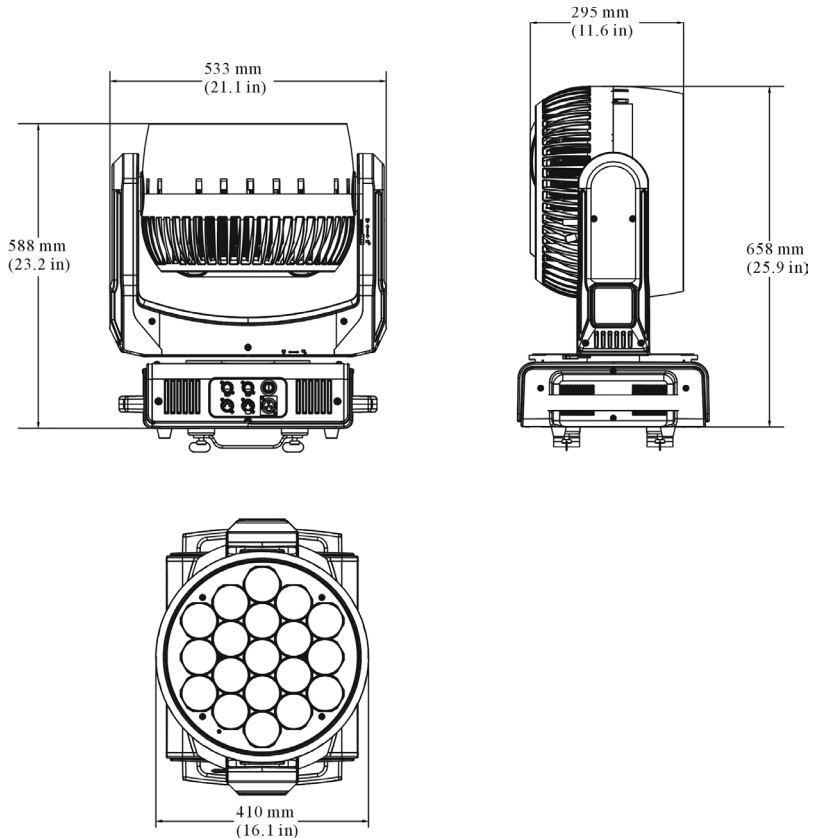

COLOR

RGBW

CONTROL / CONNECTIONS

(3) DMX Channel Modes (93 total channels)
Adjustable Refresh Rate (900-25,000 (Hz)
Adjustable Gamma Brightness (2.0, 2.2, 2.4, 2.8)
(6) Button Touch Control Panel
8 / 16 Bit Resolution Adjustable Movement
DMX, RDM, Art-NET and sACN Protocol Support
Full Color 180° Reversible LCD Menu Display
5pin XLR DMX In/Out
RJ45 etherCON In/Out
powerCON 32A Power In

SIZE / WEIGHT

Length: 21.0" (533mm)
Width: 16.1" (410mm)
Vertical Height: 25.9" (658mm)
Weight: 86.0 lbs. (39 kg)

ELECTRICAL / THERMAL

AC 100-240V - 50/60Hz
2000W Max Power Consumption
14°F to 113°F (-10°C to 45°C)

APPROVALS / RATINGS

PHOTOMETRIC DATA

MIN ZOOM - 8° Beam Diameter

	5 m	16.4 ft	7.5 m	24.6 ft	10 m	32.8 ft	15 m	49.2 ft
Beam Diameter	0.7	2.3	1.05	3.4	1.4	4.6	2.1	6.9
	lux	fc	lux	fc	lux	fc	lux	fc
RED	7,079	658	3,604	335	1,860	173	825	77
GREEN	16,640	1,546	7,703	716	4,252	395	1,890	176
BLUE	1,970	183	1,525	142	879	82	437	41
WHITE	23,700	2,202	10,070	936	6,126	569	2,795	260
FULL ON	41,730	3,877	20,700	1,923	11,210	1,041	5,285	491

MAX ZOOM - 77° Beam Diameter

	5 m	16.4 ft	7.5 m	24.6 ft	10 m	32.8 ft	15 m	49.2 ft
Beam Diameter	3.5	11.5	7	23.0	14	0.0	21	68.9
	lux	fc	lux	fc	lux	fc	lux	fc
RED	535	50	173	16	54	5	26	2
GREEN	1,297	120	389	36	120	11	58	5
BLUE	158	15	82	8	28	3	11	1
WHITE	1,897	176	568	53	178	17	86	8
FULL ON	3,637	338	1,085	101	343	32	168	16

DIMENSIONAL DIAGRAMS

ORDERING INFORMATION

EAD582	Platinum 1200 Wash
TRIGGER CLAMP	Heavy Duty Wrap Around Hook Style Clamp
*** TBA ***	Touring Road Case For Platinum 1200 Wash
AC5PDMX5PRO	5 ft. (1.5m) 5pin PRO DMX Cable
CAT6PRO5	5 ft. (1.5m) CAT6 EtherCON Cable
	Additional cable lengths available