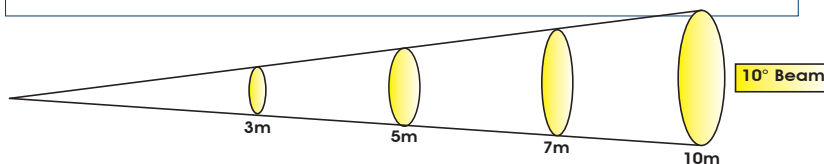

PRODUCT SPECIFICATIONS

SOURCE

(37) 15W RGBW 4-in-1 LEDs
20,000 Hour Average LED Life*

PHOTOMETRIC DATA (10° Full ON)

28,650 LUX 2,662 FC @9.8' (3m)
11,440 LUX 1,063 FC @16.4' (5m)
5,528 LUX 514 FC @23.0' (7m)
2,660 LUX 247 FC @32.8' (10m)

EFFECTS

(64) Color Macros
Motorized Zoom: 10° - 60°
Electronic Dimming: 0% - 100%
Strobe and Selectable Dimming Curves

COLOR

RGBW Color Mixing

CONTROL / CONNECTIONS

(3) DMX Channel Modes (14 / 22 / 42)
4 Button Touch Control Panel
Pan: 540° / Tilt: 220°
Pan/Tilt Inverse Mode
LCD Menu Display
16-Bit Fine Resolution Adjustable Movement
3pin/5pin DMX In/Out
powerCON Power In/Out
Power Link Up To (3) Units at 120V (6) Units at 230V

SIZE / WEIGHT

Length: 16.9" (430mm)
Width: 12.0" (304mm)
Vertical Height: 20.2" (512mm)
Weight: 43.0 lbs. (19.5 kg)

ELECTRICAL / THERMAL

AC 100-230V - 50/60Hz
715W Max Power Consumption
-4°F (-20°C) to 104°F (40°C)

APPROVALS / RATINGS

CE | IP20

INSTALLATION

Rigging: Clamps (Not Included)
Working Position: Flat Surface / Inverted (180°)

INCLUDED ITEMS

Omega Brackets
powerCON Cable

PHOTOMETRIC DATA

10° Beam Diameter	3 m		9.8 ft		5 m		16.4 ft		7 m		23 ft		10 m		32.8 ft	
	lux	fc	lux	fc	lux	fc	lux	fc	lux	fc	lux	fc	lux	fc		
RED LEDs	5,200	483	1,700	158	928	86	486	45								
GREEN LEDs	11,400	1,059	4,246	394	2,255	209	1,056	98								
BLUE LEDs	475	44	193	18	120	11	64	6								
WHITE LEDs	13,400	1,245	5,000	465	2,727	253	1,160	108								
FULL ON	28,650	2,662	11,440	1,063	5,528	514	2,660	247