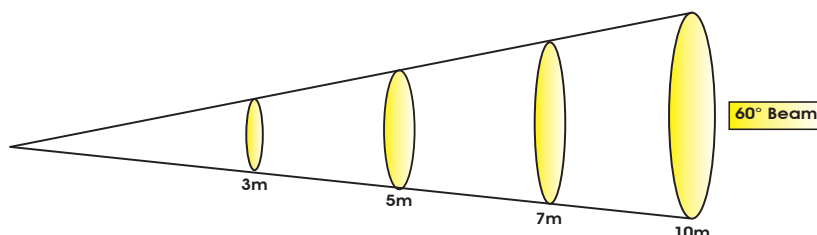

60° Beam Diameter	3 m		9.8 ft		5 m		16.4 ft		7 m		23 ft		10 m		32.8 ft	
	lux	fc	lux	fc	lux	fc	lux	fc	lux	fc	lux	fc	lux	fc		
RED LEDs	501	47	170	16	107	10	72	7								
GREEN LEDs	1,050	98	335	31	224	21	132	12								
BLUE LEDs	59	5	26	2	30	3	22	2								
WHITE LEDs	1,153	107	421	39	271	25	150	14								
FULL ON	2,564	238	916	85	556	52	315	29