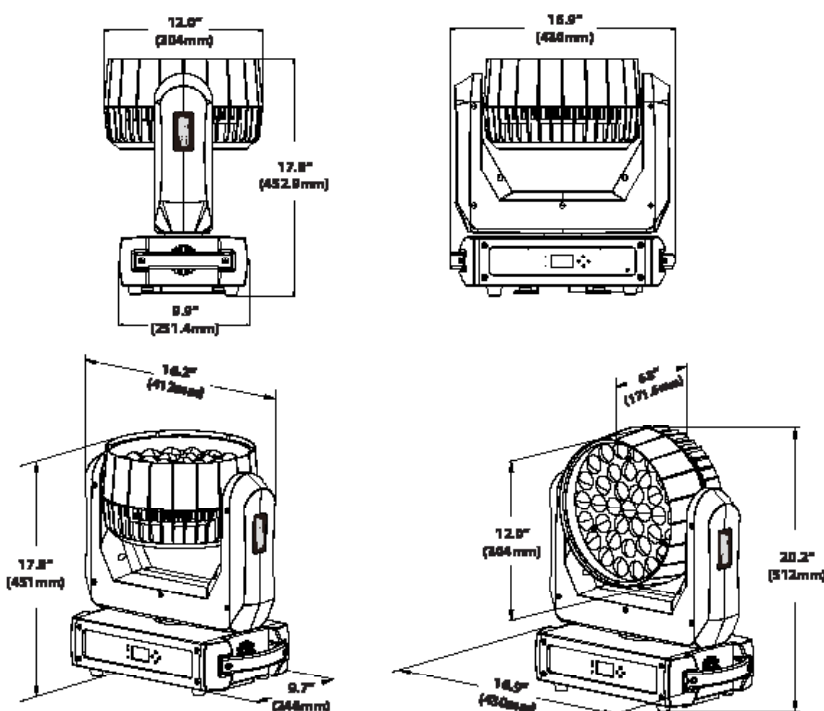

DIMENSIONAL DIAGRAMS

Specifications are subject to change without notice ©Elation Professional 03/21/17

Elation Professional USA | 6122 S. Eastern Ave. | Los Angeles, CA 90040
323-582-3322 | 323-832-9142 fax | www.elationlighting.com | info@elationlighting.com

Elation Professional B.V. | Junostraat 2 | 6468 EW Kerkrade, The Netherlands
+31 45 546 85 66 | +31 45 546 85 96 fax | www.elationlighting.eu | info@elationlighting.eu